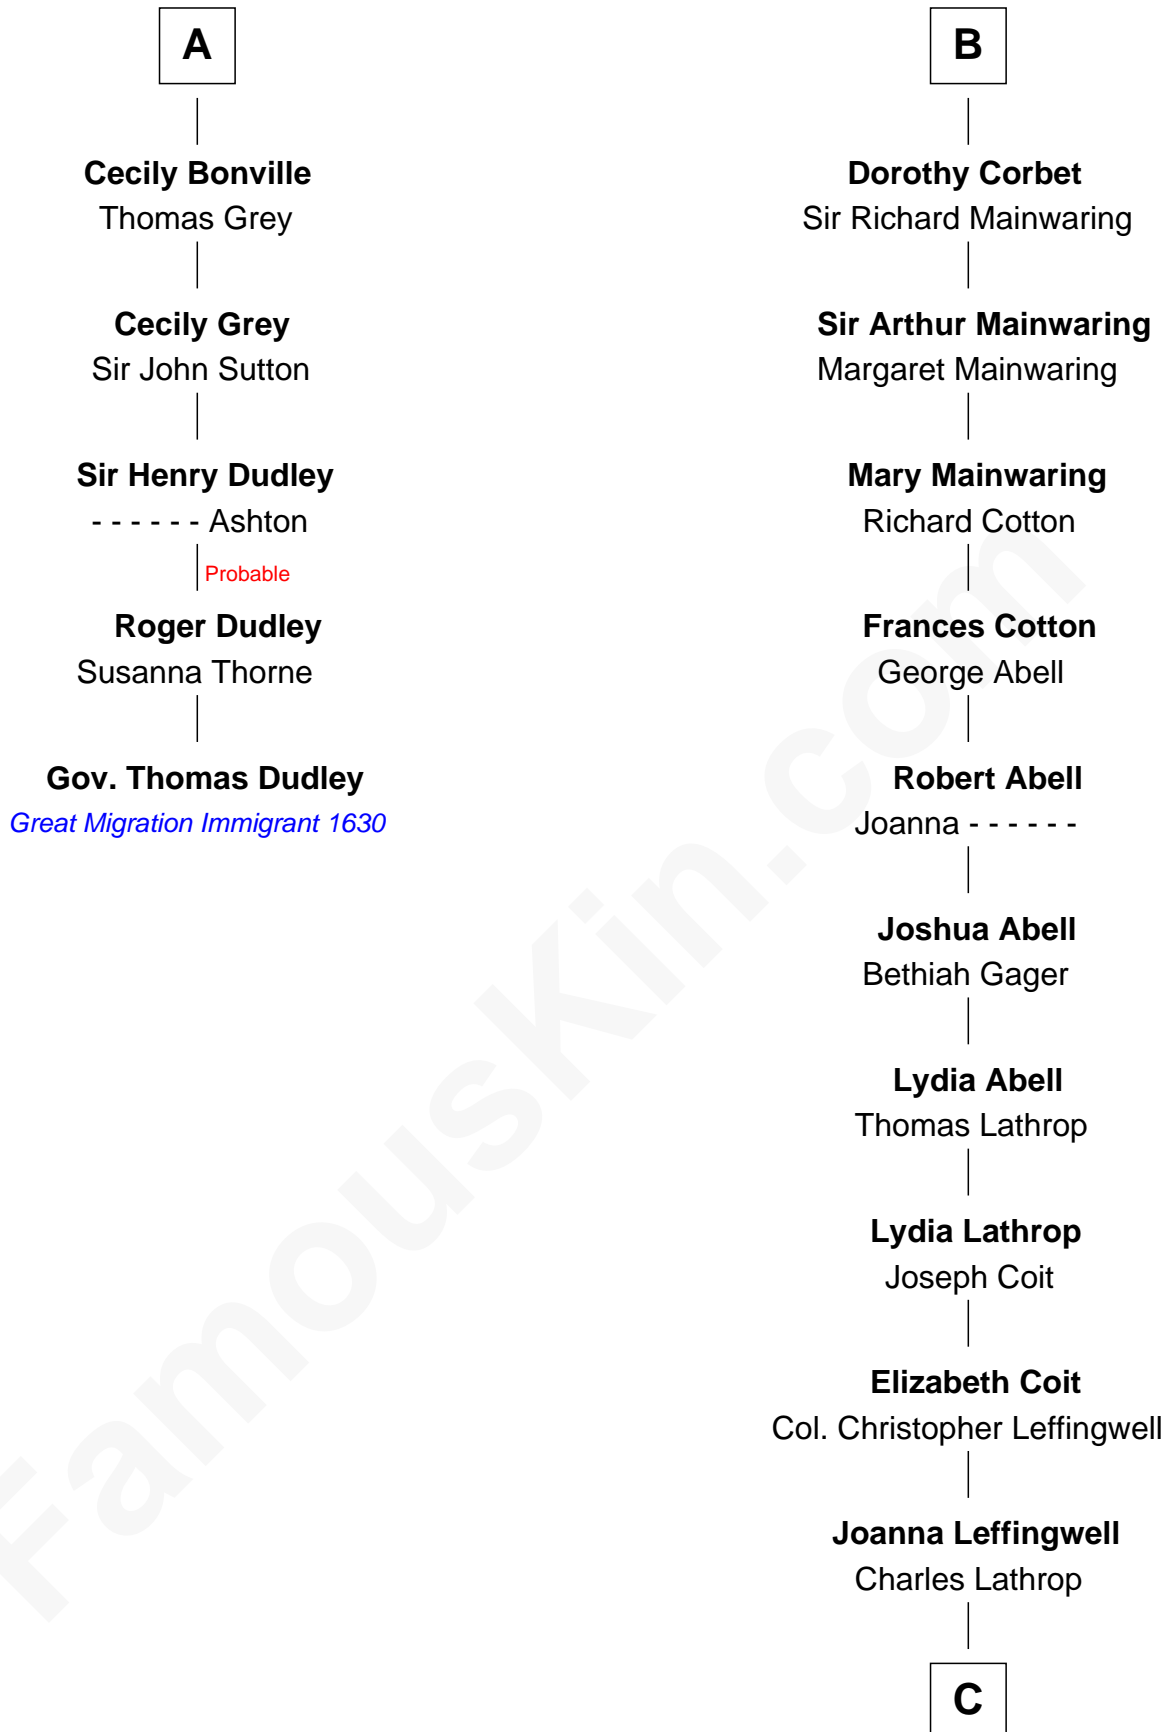

FamousKin.com

Relationship Chart of

Gov. Thomas Dudley

(1576 - 1653) Great Migration Immigrant 1630

11th cousin 9 times removed of

John Foster Dulles

52nd U.S. Secretary of State

Sir Richard de Burgh

Margaret - - - - -

Eleanor de Burgh
Sir Thomas de Multon

Elizabeth de Multon
Sir Robert de Harington

Sir John Harington
- - - - -

Sir Robert Harington
Isabel Loring

Sir William Harington
Margaret Hill

Elizabeth Harington
William Bonville

William Bonville
Katherine Neville

A

Joan de Burgh
Sir John Darcy

Elizabeth Darcy
James le Boteler

James Butler
Anne de Welles

James Butler
Joan Beauchamp

Elizabeth Butler
John Talbot

Ann Talbot
Sir Henry Vernon

Elizabeth Vernon
Sir Robert Corbet

B

C

—
Harriet Wadsworth Lathrop

Rev. Miron Winslow

—
Harriet Lathrop Winslow

Rev. John Welsh Dulles

—
Allen Macy Dulles