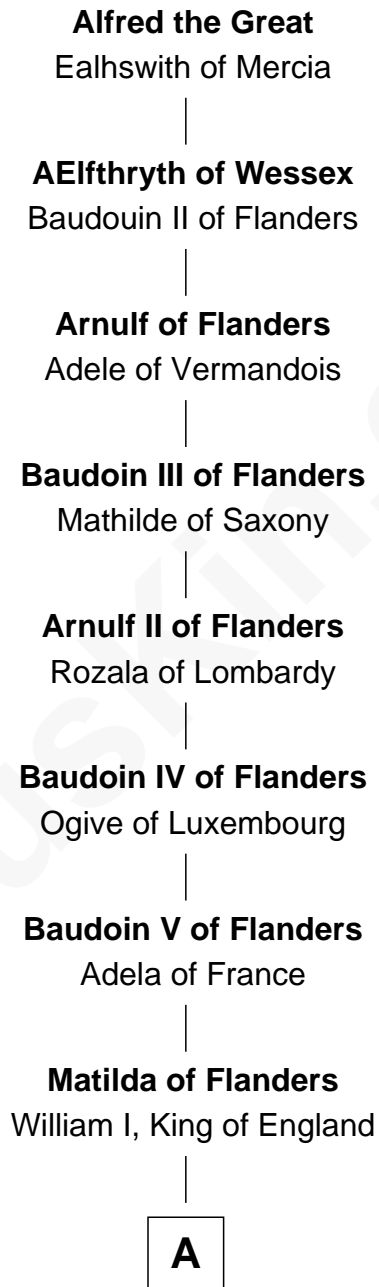

# FamousKin.com

## Relationship Chart of

### Gov. Thomas Dudley

(1576 - 1653) *Great Migration Immigrant 1630*

22nd Great-grandson of

**Alfred the Great**  
*King of the Anglo-Saxons*

**A**

**Henry I, King of England**

Maud of Scotland

**Maud of England**

Gov. Thomas Dudley

*Great Migration Immigrant 1630*