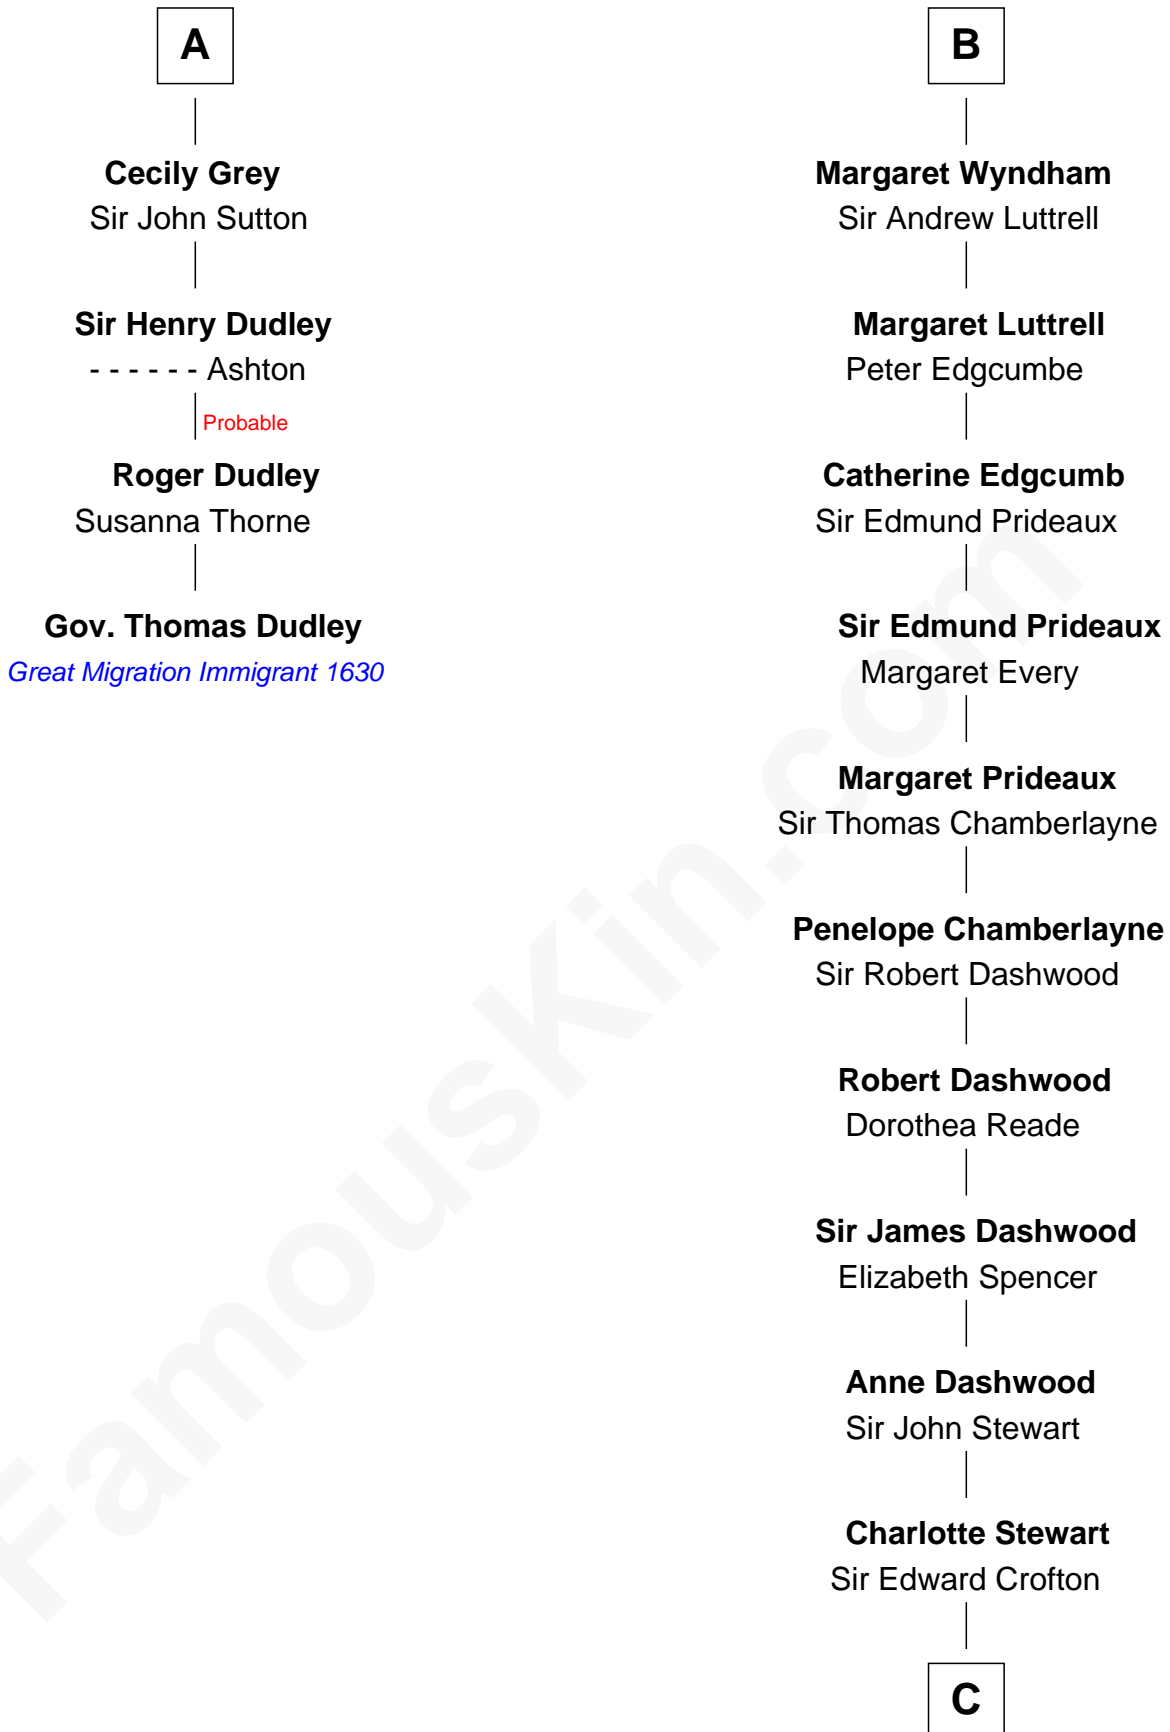

FamousKin.com

Relationship Chart of

Gov. Thomas Dudley

(1576 - 1653) Great Migration Immigrant 1630

10th cousin 11 times removed of

Guy Ritchie
British Filmmaker

Bartholomew de Badlesmere

Margaret de Clare

Margery de Badlesmere

Sir William de Ros

Thomas de Ros

Beatrice de Stafford

Margaret de Ros

Sir Reynold Grey

Margaret Grey

Sir William Bonville

Sir William de Bohun

Elizabeth de Bohun

Sir Richard Fitzalan

Elizabeth Fitzalan

Sir Thomas Mowbray

Margaret Mowbray

Sir Robert Howard

Sir John Howard

Katherine Moleyns

Margaret Howard

Sir John Wyndham

Sir Thomas Wyndham

Eleanor Scrope

B

C

Frederica Crofton