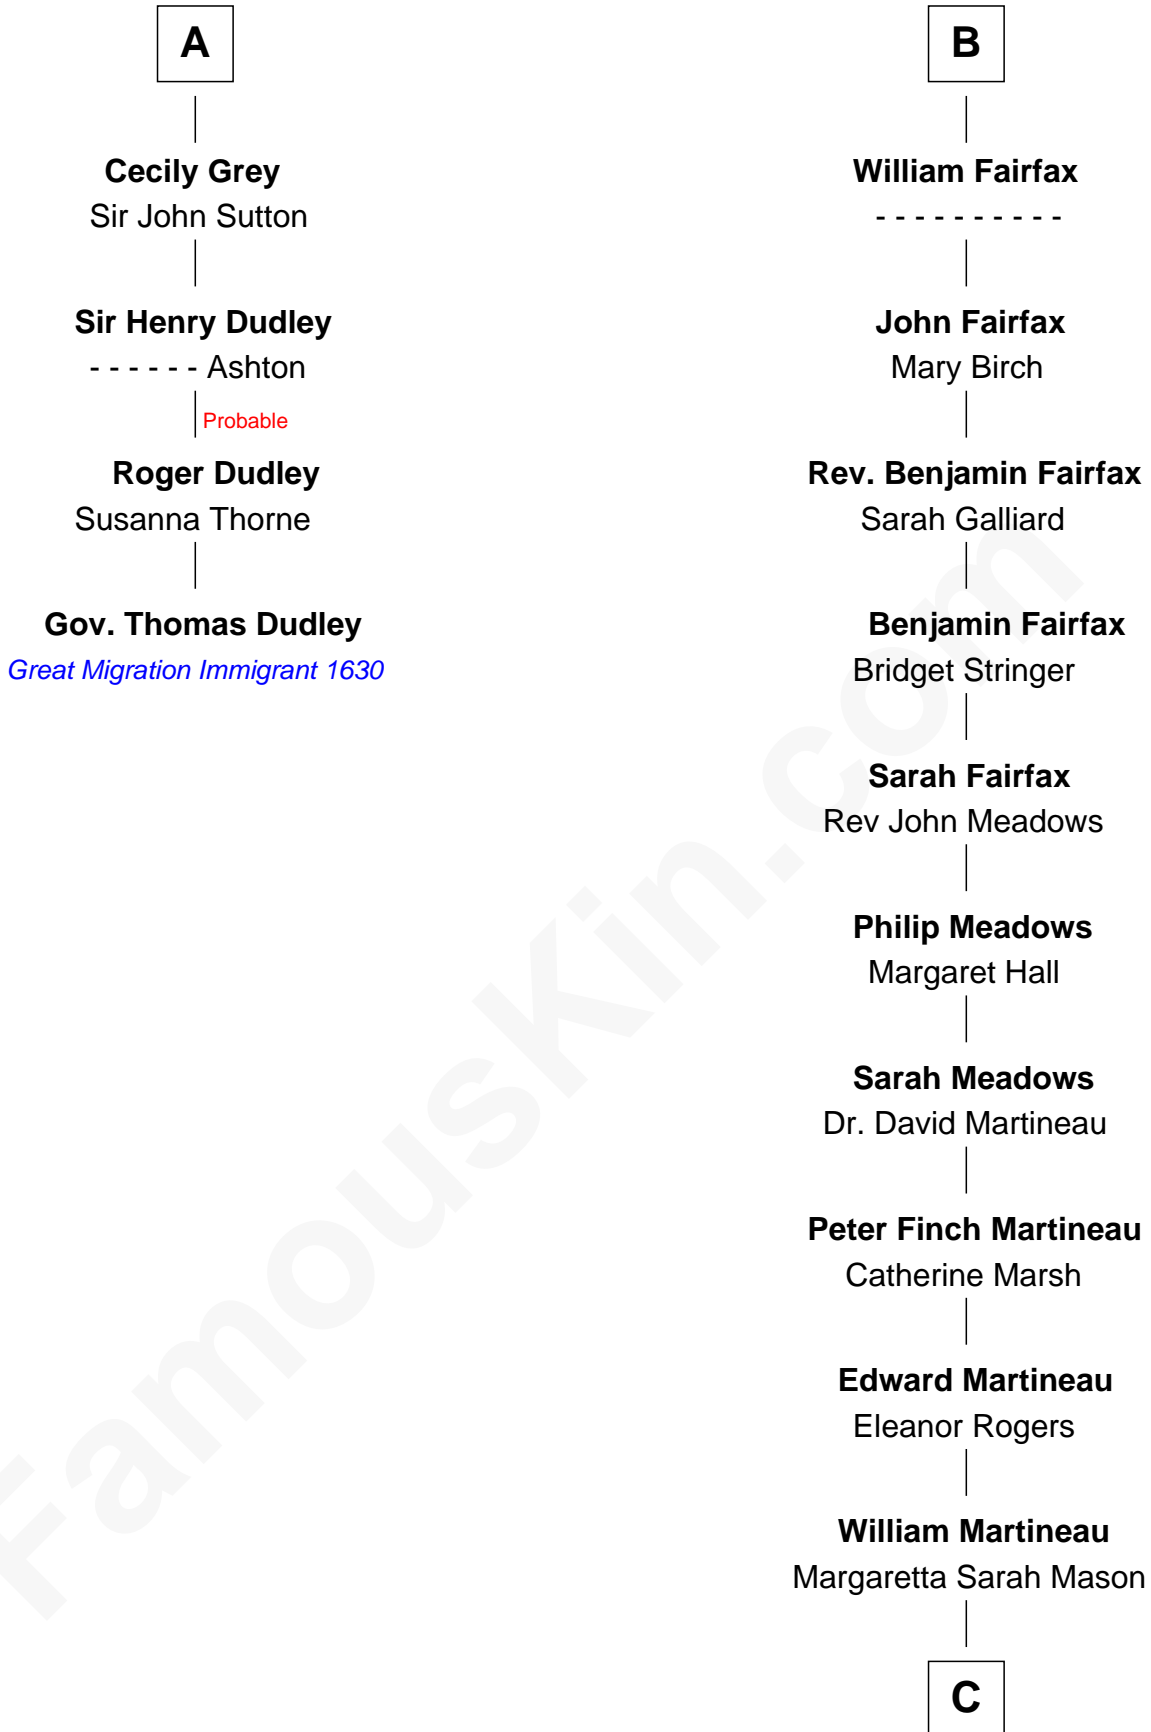

FamousKin.com

Relationship Chart of

Gov. Thomas Dudley

(1576 - 1653) Great Migration Immigrant 1630

10th cousin 10 times removed of

Guy Ritchie

British Filmmaker

Sir John de Harington

Margaret Hill

Elizabeth Harington

William Bonville

William Bonville

Katherine Neville

Cecily Bonville

Thomas Grey

A

Sir John Harington

Katherine Banastre

Sir Nicholas Harington

Isabel English

Agnes Harington

Richard Sherburne

Richard Sherburne

Alice Hamerton

Sir Robert Sherburne

Joan Radcliffe

Elizabeth Sherburne

Sir Thomas Fairfax

Sir Thomas Fairfax

Agnes Gascoigne

B

C