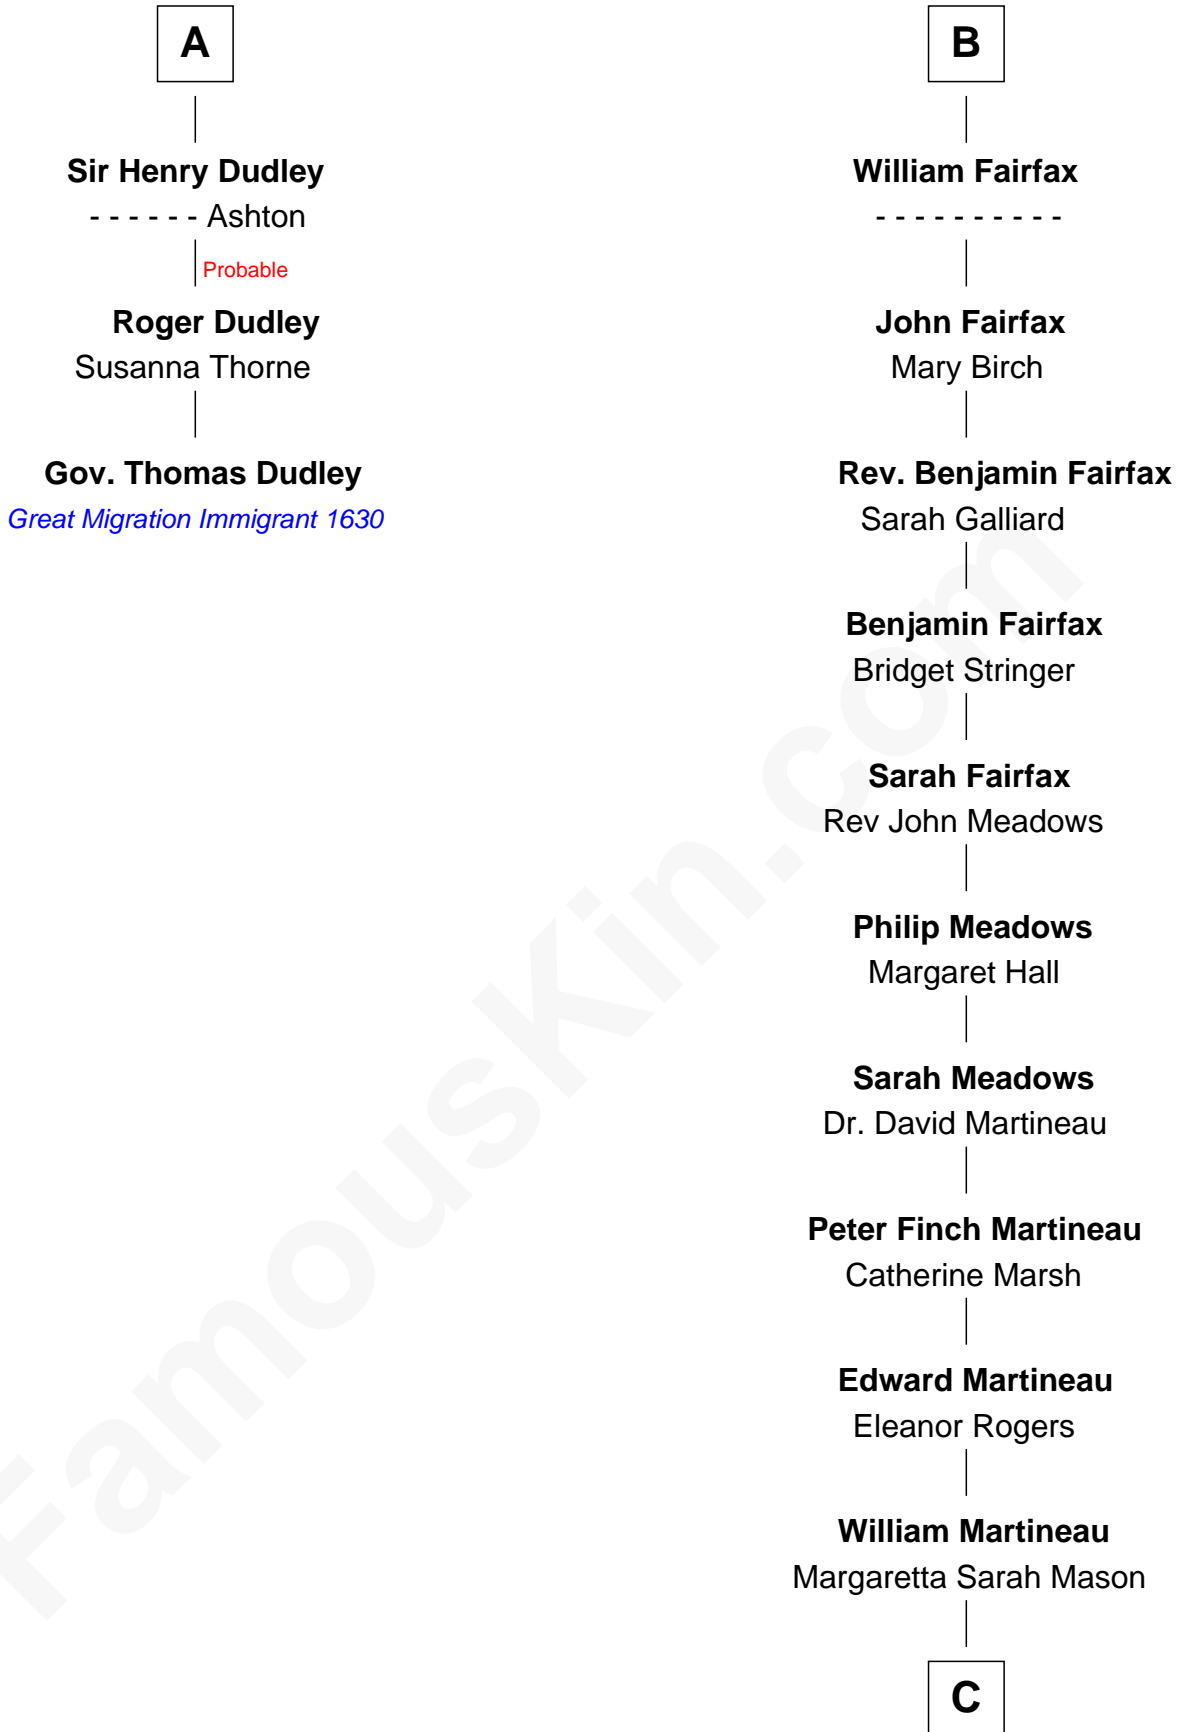

FamousKin.com

Relationship Chart of

Gov. Thomas Dudley

(1576 - 1653) Great Migration Immigrant 1630

9th cousin 11 times removed of

Guy Ritchie

British Filmmaker

Ralph de Stafford

Margaret de Audley

Beatrice de Stafford

Thomas de Ros

Margaret de Ros

Sir Reynold Grey

Margaret Grey

Sir William Bonville

William Bonville

Jane de Neville

Sir William Gascoigne

Sir William Gascoigne

Margaret Percy

Agnes Gascoigne

Sir Thomas Fairfax

B

C

Edith Jane Martineau

Vivian Guy Ouseley McLaughlin

Doris Margaretta McLaughlin

Stuart John Ritchie

John Vivian Ritchie

Amber Mary Parkinson

Guy Ritchie

British Filmmaker