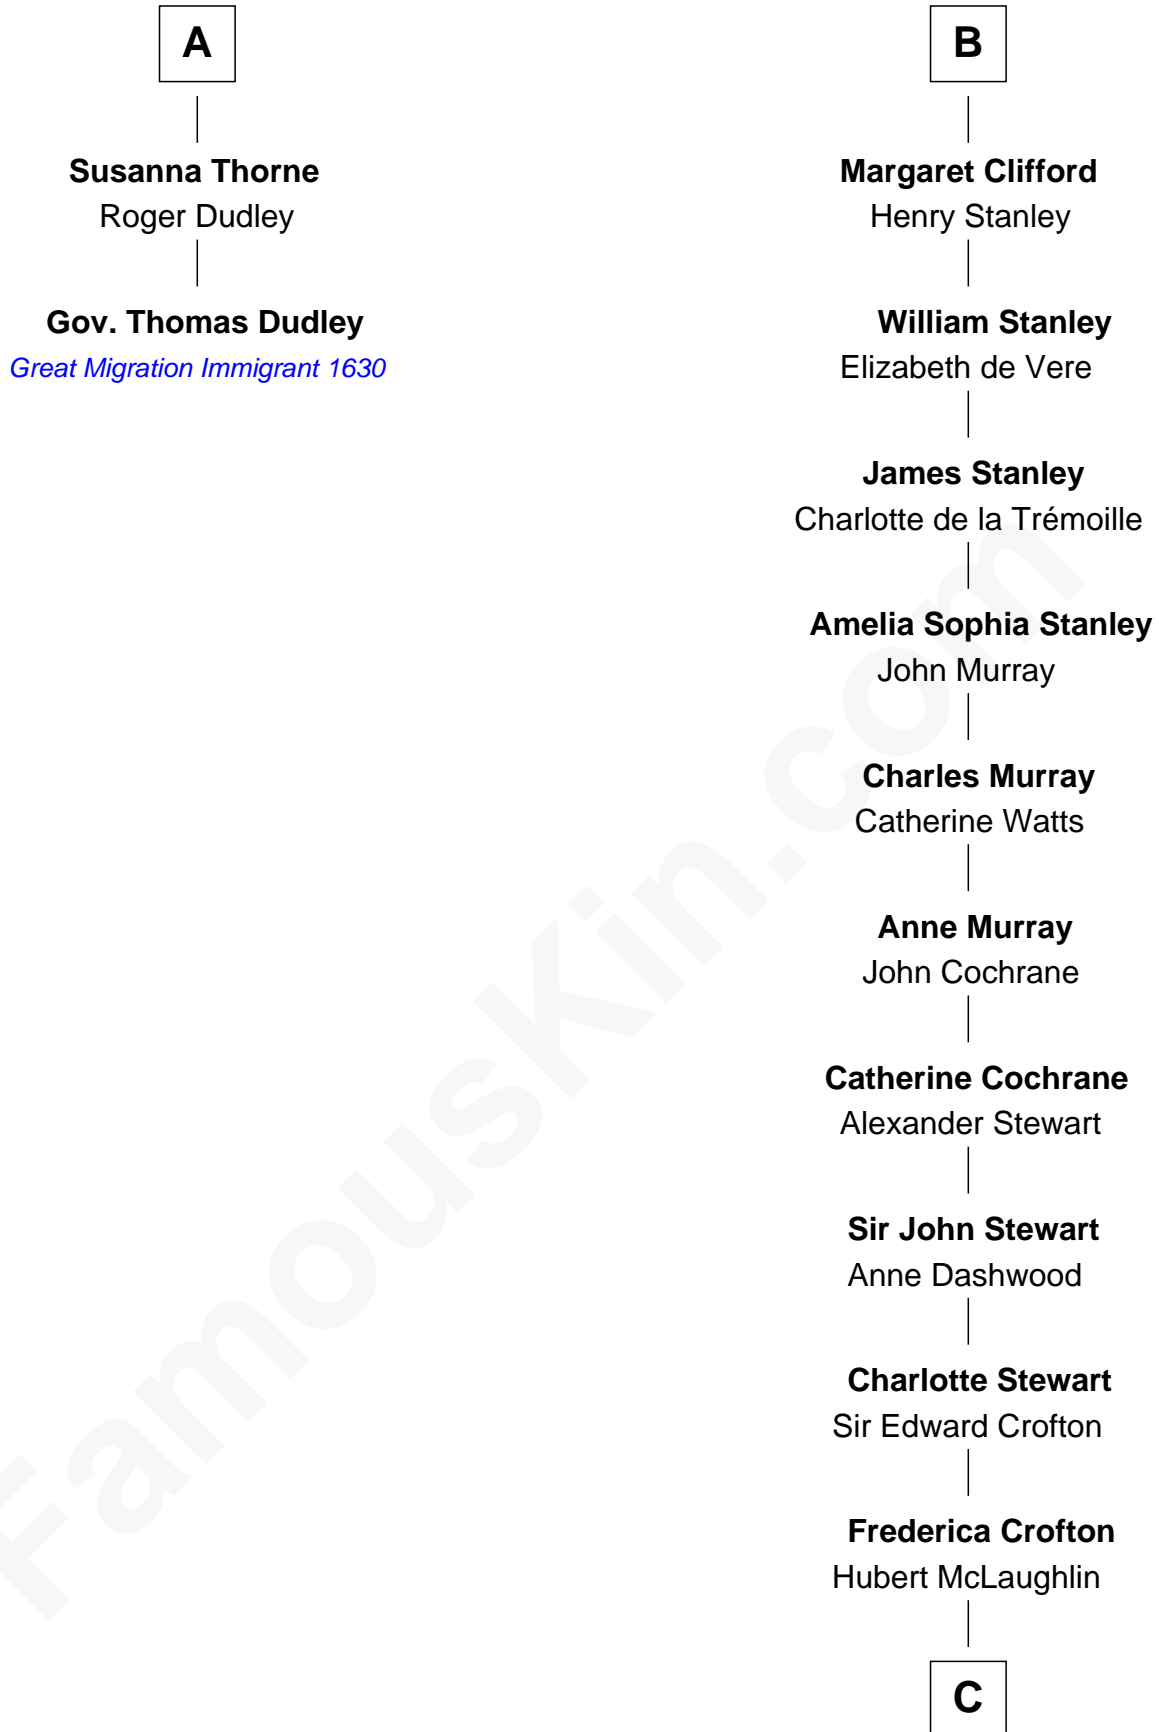

## Relationship Chart of

### Gov. Thomas Dudley

(1576 - 1653) Great Migration Immigrant 1630

8th cousin 12 times removed of

**Guy Ritchie**

British Filmmaker

**Sir John Grey**

Avice Marmion

C

**Vivian Guy Ouseley McLaughlin**

Edith Jane Martineau

**Doris Margaretta McLaughlin**

Stuart John Ritchie

**John Vivian Ritchie**

Amber Mary Parkinson

**Guy Ritchie**

*British Filmmaker*