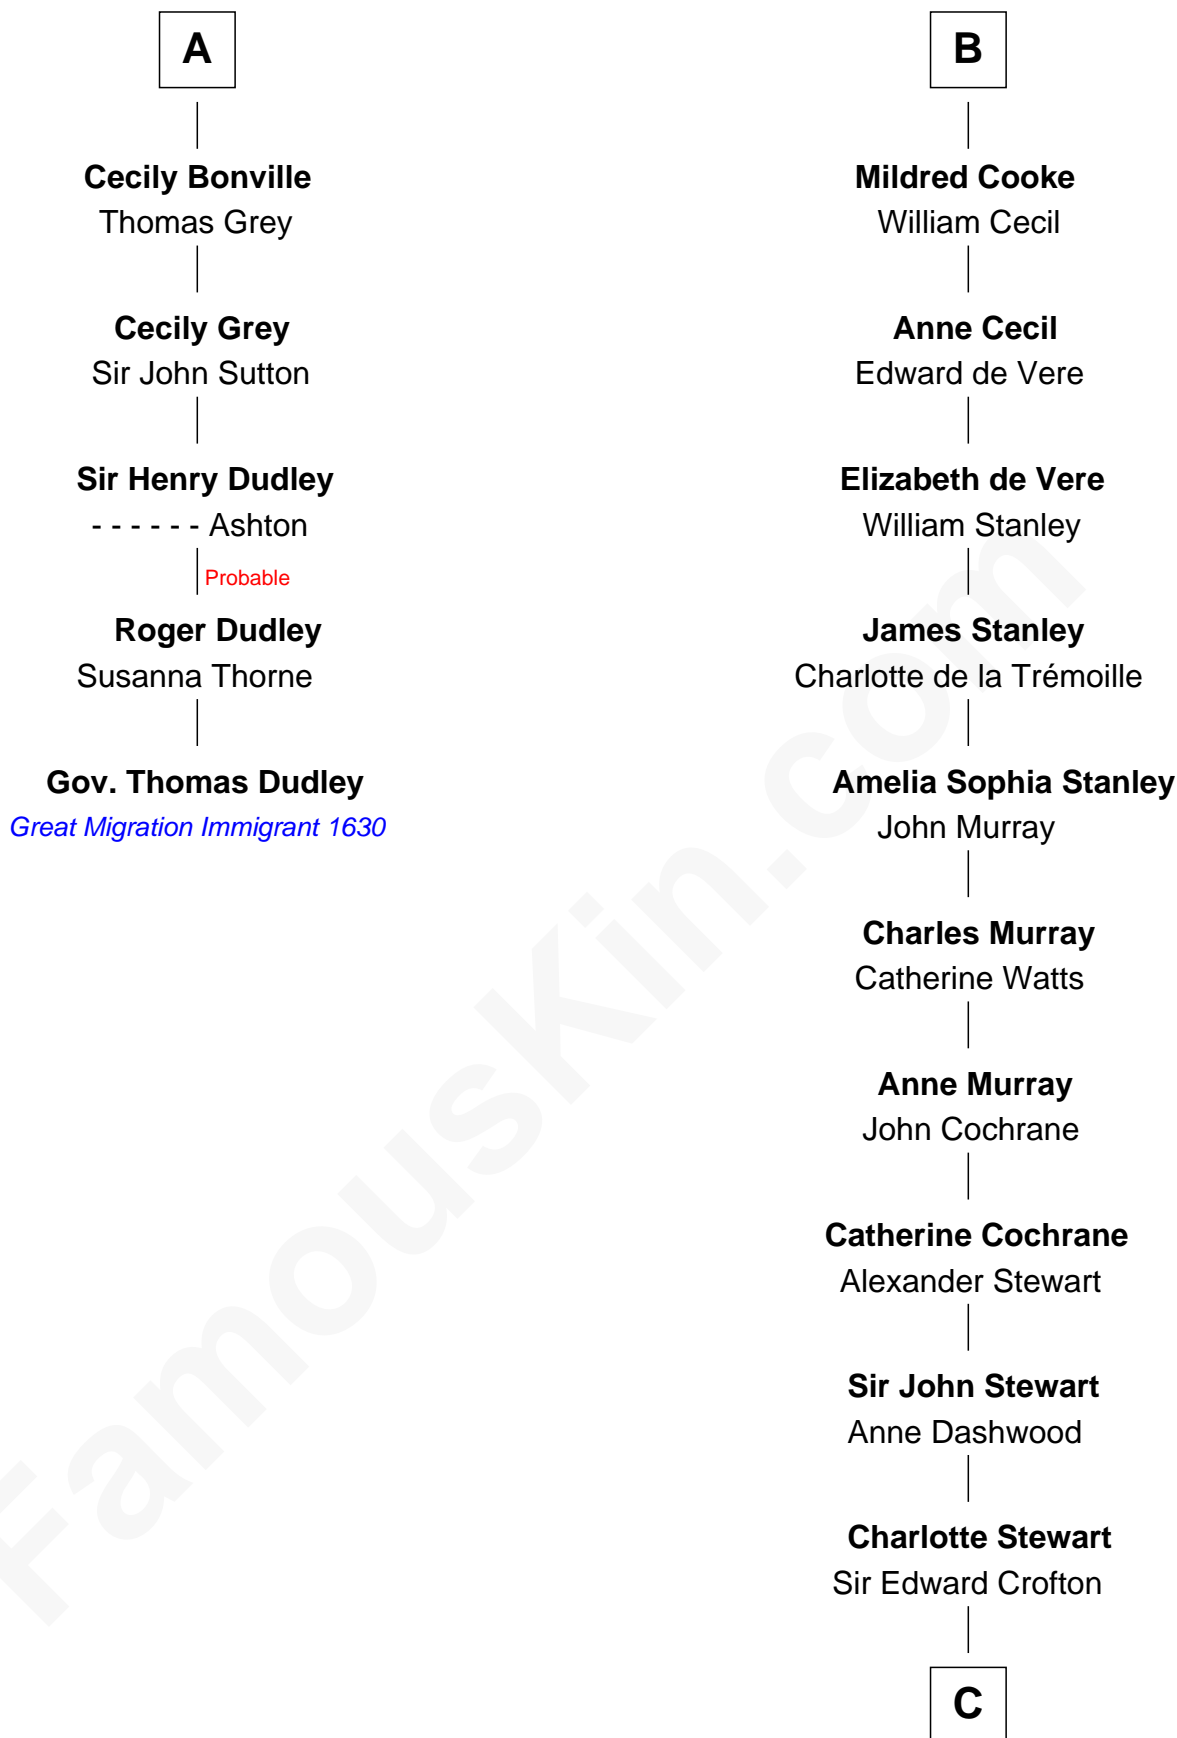

FamousKin.com

Relationship Chart of

Gov. Thomas Dudley

(1576 - 1653) Great Migration Immigrant 1630

11th cousin 10 times removed of

Guy Ritchie
British Filmmaker

C

Frederica Crofton

Hubert McLaughlin

Vivian Guy Ouseley McLaughlin

Edith Jane Martineau

Doris Margaretta McLaughlin

Stuart John Ritchie

John Vivian Ritchie

Amber Mary Parkinson

Guy Ritchie