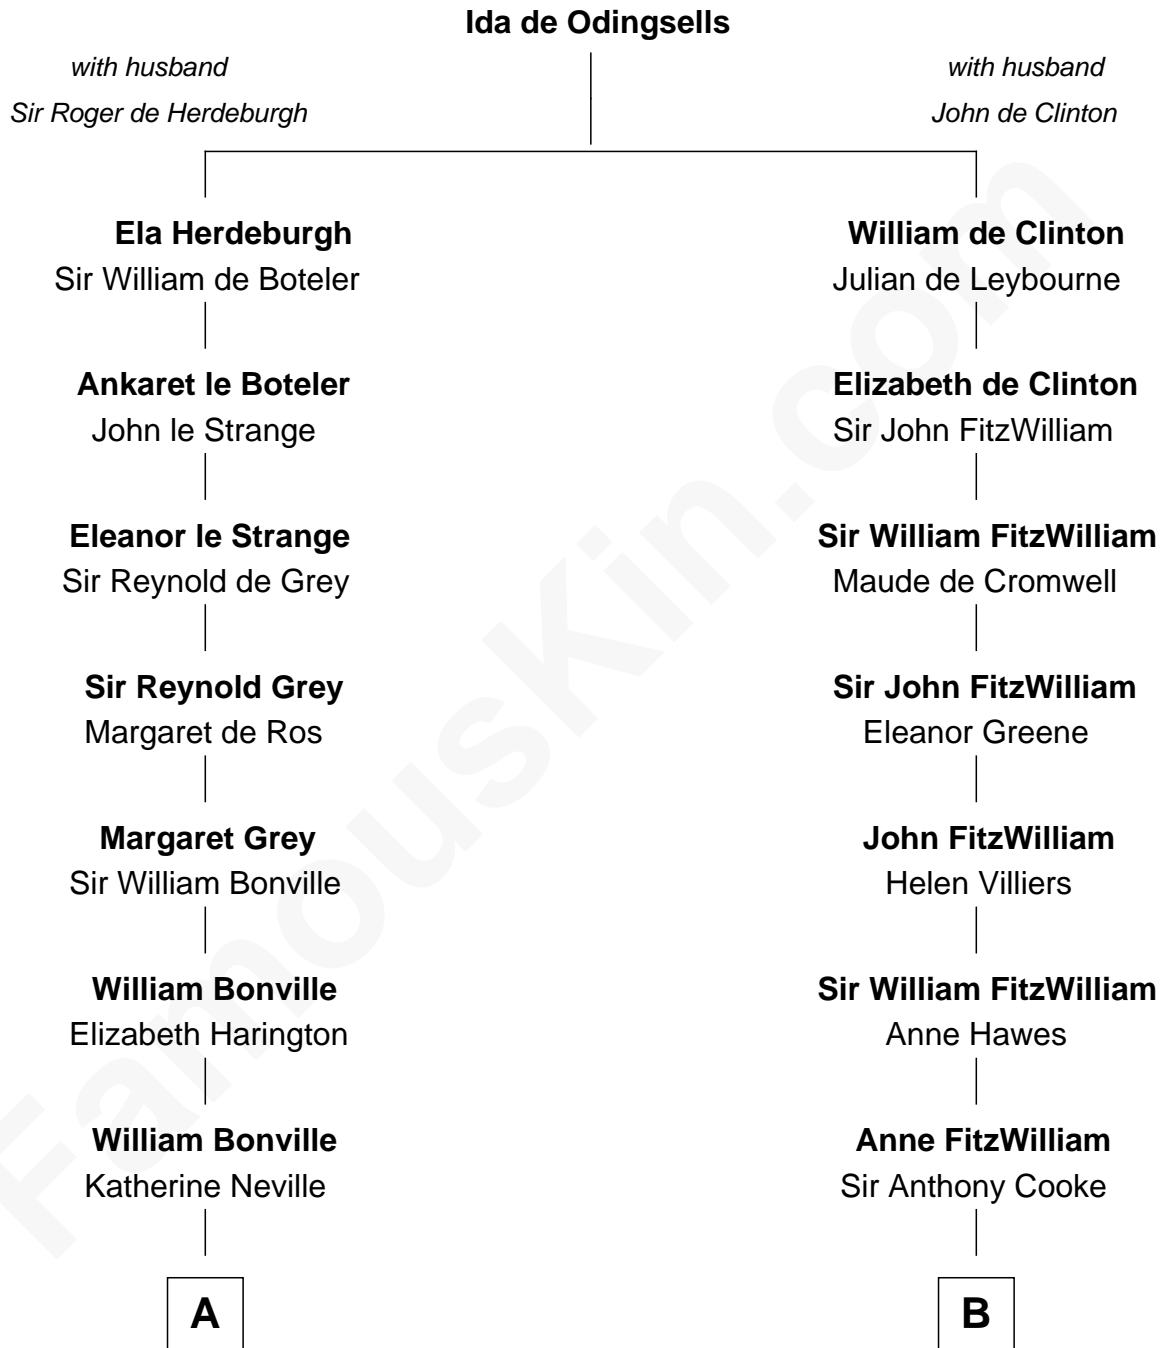

FamousKin.com

Relationship Chart of

Gov. Thomas Dudley

(1576 - 1653) Great Migration Immigrant 1630

11th cousin 10 times removed of

Guy Ritchie
British Filmmaker

C

Frederica Crofton

Hubert McLaughlin

Vivian Guy Ouseley McLaughlin

Edith Jane Martineau

Doris Margaretta McLaughlin

Stuart John Ritchie

John Vivian Ritchie

Amber Mary Parkinson

Guy Ritchie