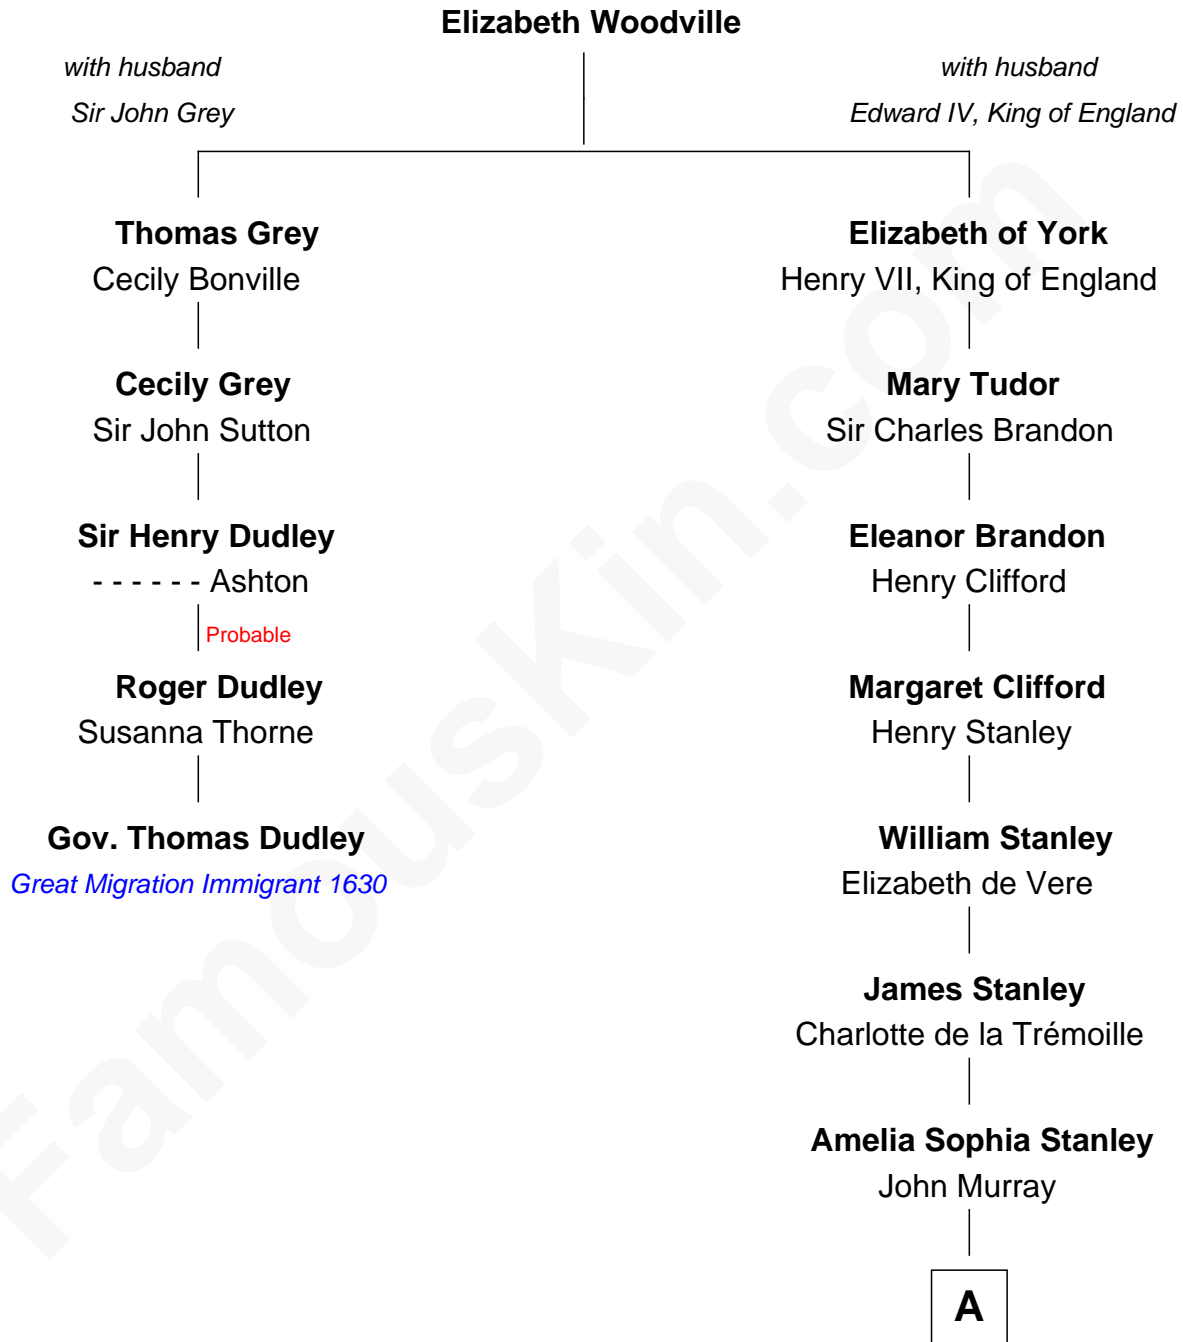

FamousKin.com

Relationship Chart of

Gov. Thomas Dudley

(1576 - 1653) *Great Migration Immigrant 1630*

4th cousin 12 times removed of

Guy Ritchie
British Filmmaker

A

Charles Murray
Catherine Watts

Anne Murray
John Cochrane

Catherine Cochrane
Alexander Stewart

Sir John Stewart
Anne Dashwood

Charlotte Stewart
Sir Edward Crofton

Frederica Crofton
Hubert McLaughlin

Vivian Guy Ouseley McLaughlin
Edith Jane Martineau