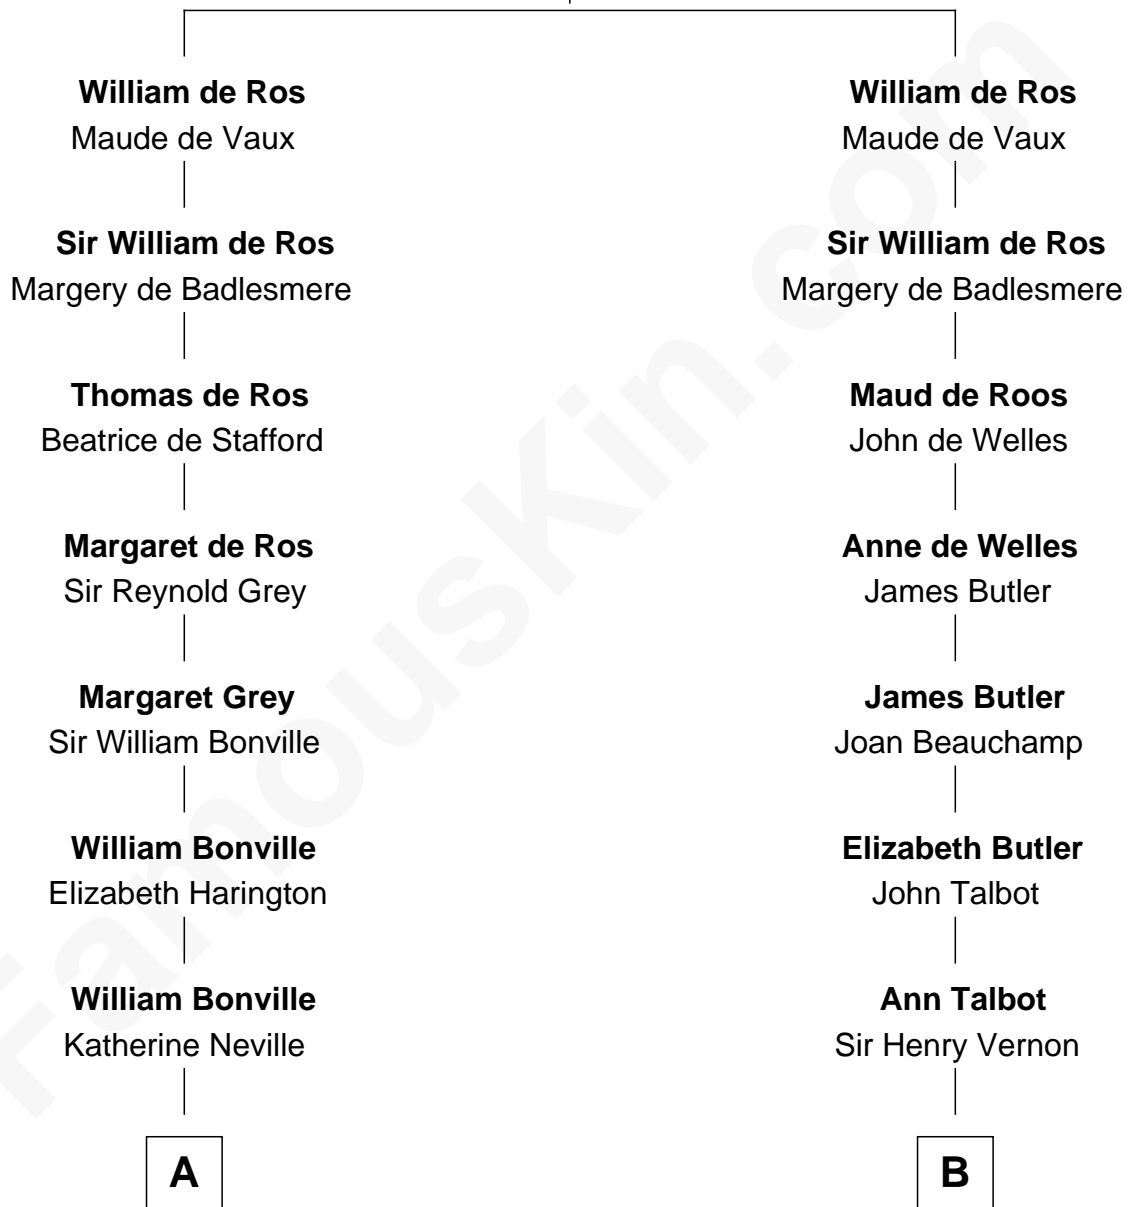

## Relationship Chart of

### Gov. Thomas Dudley

(1576 - 1653) Great Migration Immigrant 1630

11th cousin 8 times removed of

**Marjorie Post**

Founder of General Foods

**Sir Robert de Ros**

Isabel de Aubeney

**C**

—  
**Caroline Cushman Lathrop**

Charles Rollin Post

—  
**Charles William Post**

Elle Letitia Merriweather

—  
**Marjorie Post**

*Founder of General Foods*

FamousKin.com