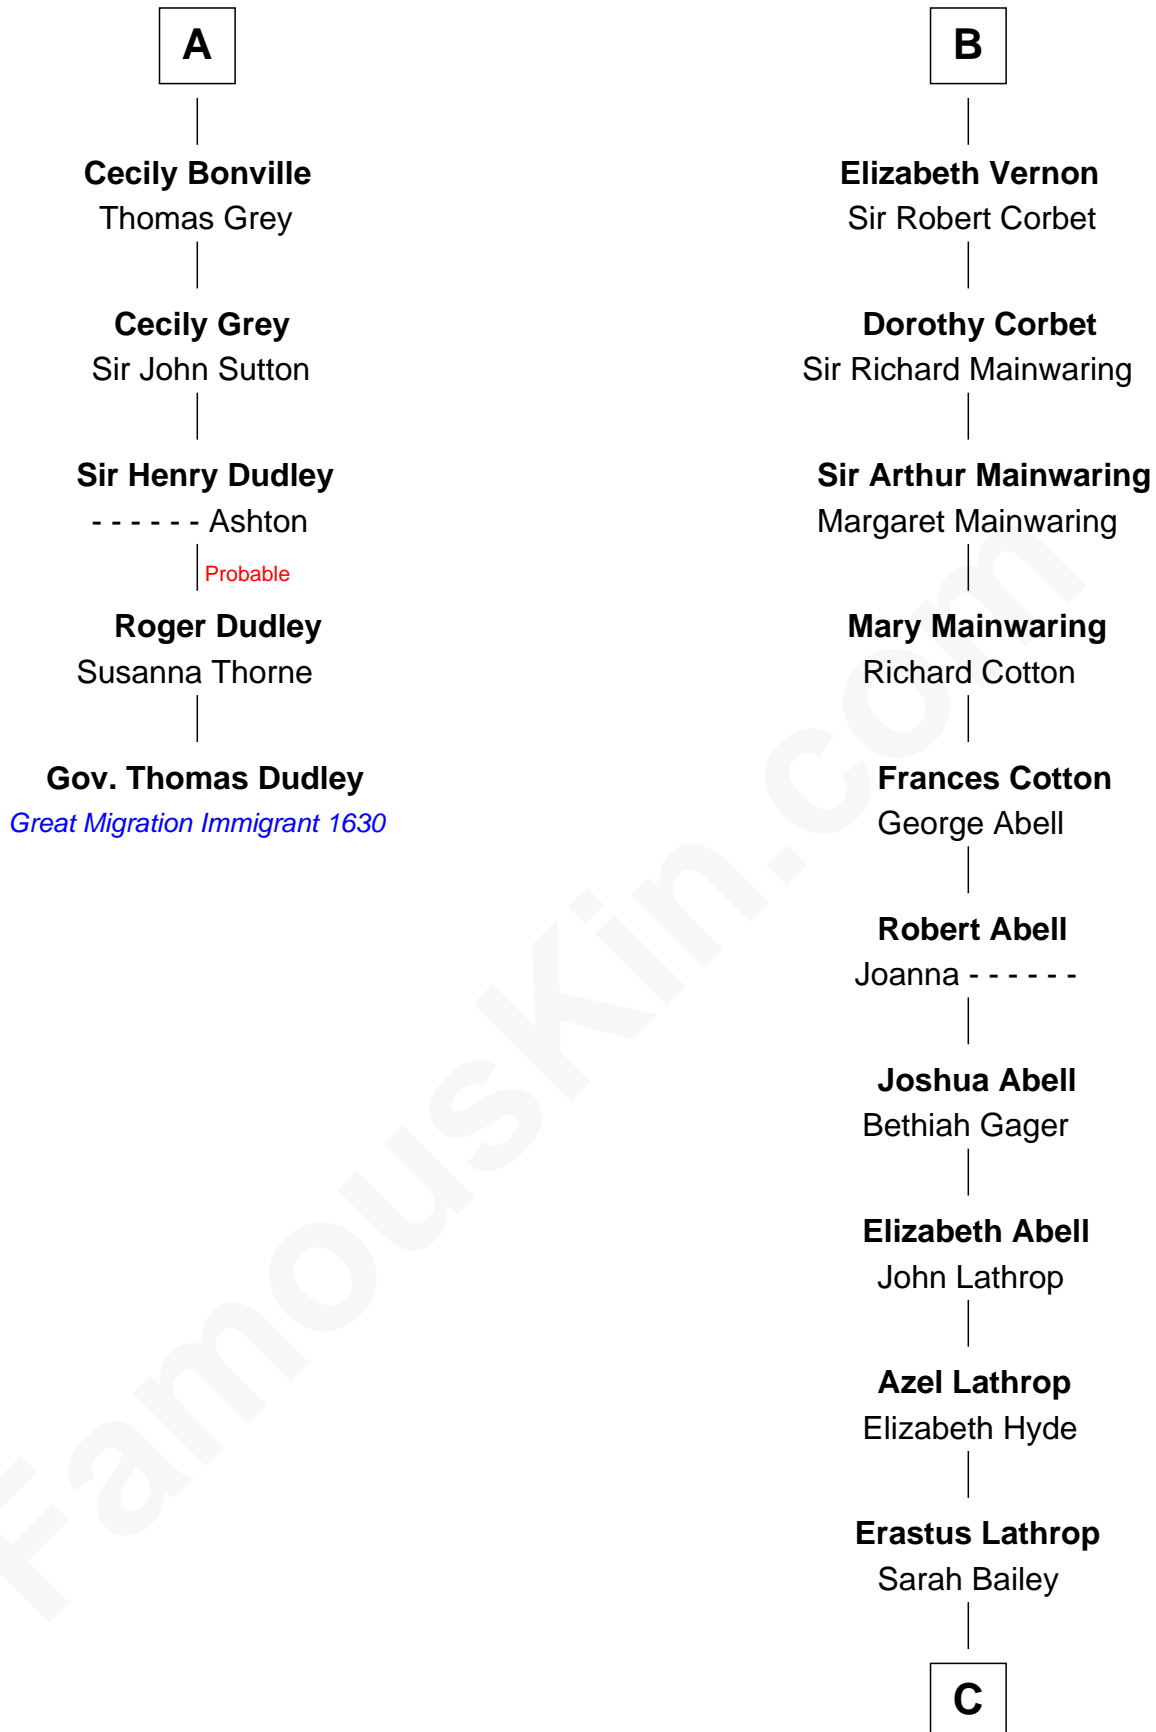

## Relationship Chart of

### Gov. Thomas Dudley

(1576 - 1653) Great Migration Immigrant 1630

11th cousin 8 times removed of

**Marjorie Post**

Founder of General Foods

**Sir Robert de Ros**

Isabel de Aubeney

**C**

—  
**Caroline Cushman Lathrop**

Charles Rollin Post

—  
**Charles William Post**

Elle Letitia Merriweather

—  
**Marjorie Post**

*Founder of General Foods*

FamousKin.com