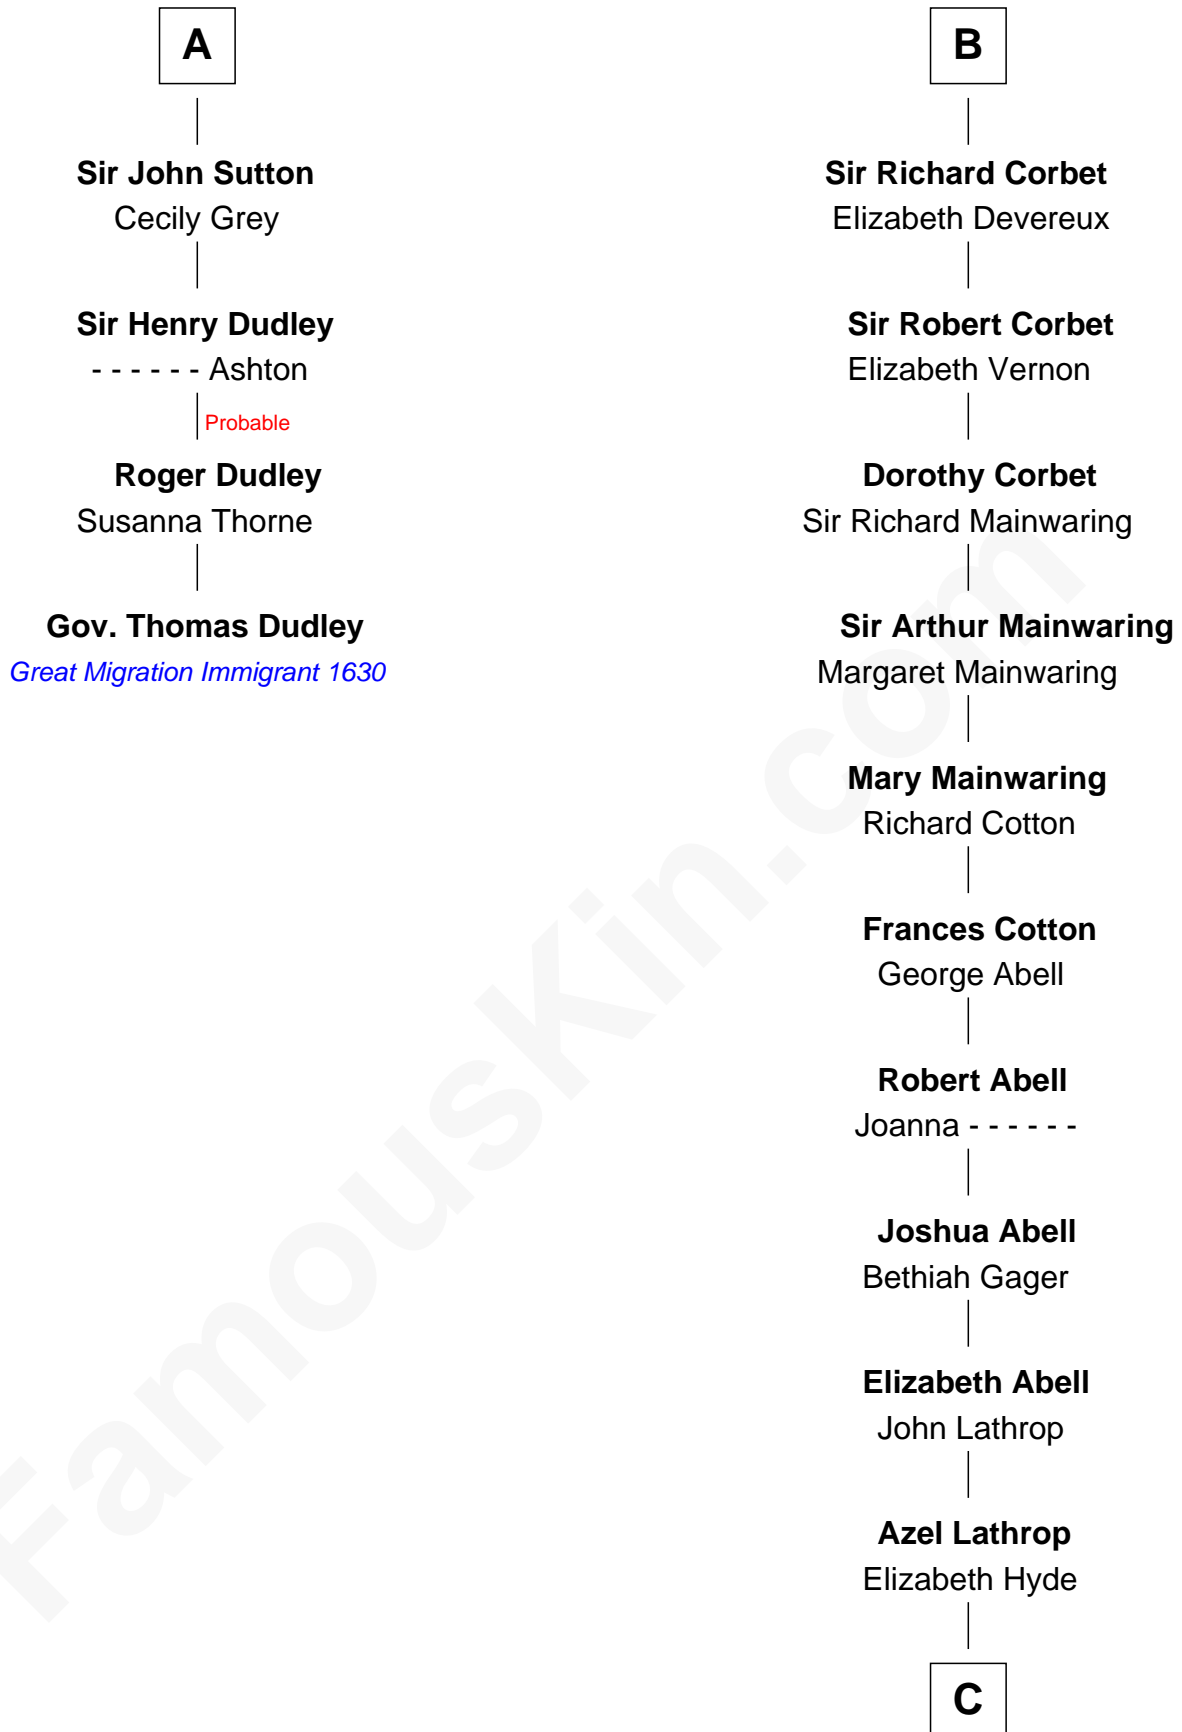

FamousKin.com
Relationship Chart of
Gov. Thomas Dudley

(1576 - 1653) Great Migration Immigrant 1630

10th cousin 10 times removed of

Marjorie Post

Founder of General Foods

C

Erastus Lathrop

Sarah Bailey

Caroline Cushman Lathrop

Charles Rollin Post

Charles William Post

Elle Letitia Merriweather

Marjorie Post

Founder of General Foods