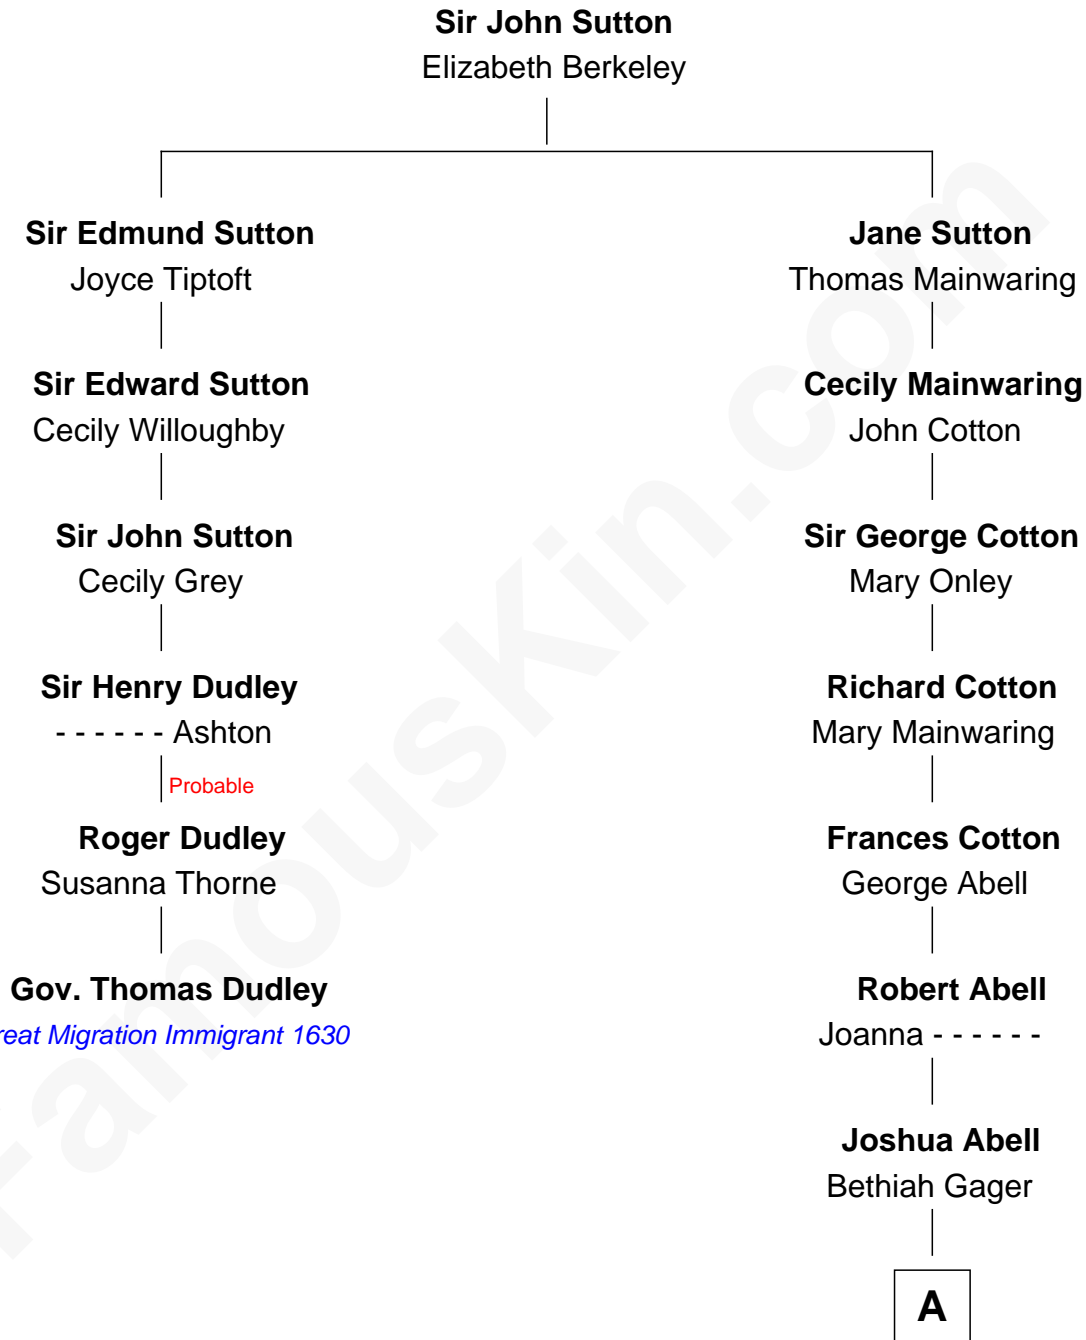

FamousKin.com

Relationship Chart of

Gov. Thomas Dudley

(1576 - 1653) *Great Migration Immigrant 1630*

5th cousin 6 times removed of

C. W. Post

Founder of Post Cereals

A

Elizabeth Abell

John Lathrop

Azel Lathrop

Elizabeth Hyde

Erastus Lathrop

Sarah Bailey

Caroline Cushman Lathrop

Charles Rollin Post