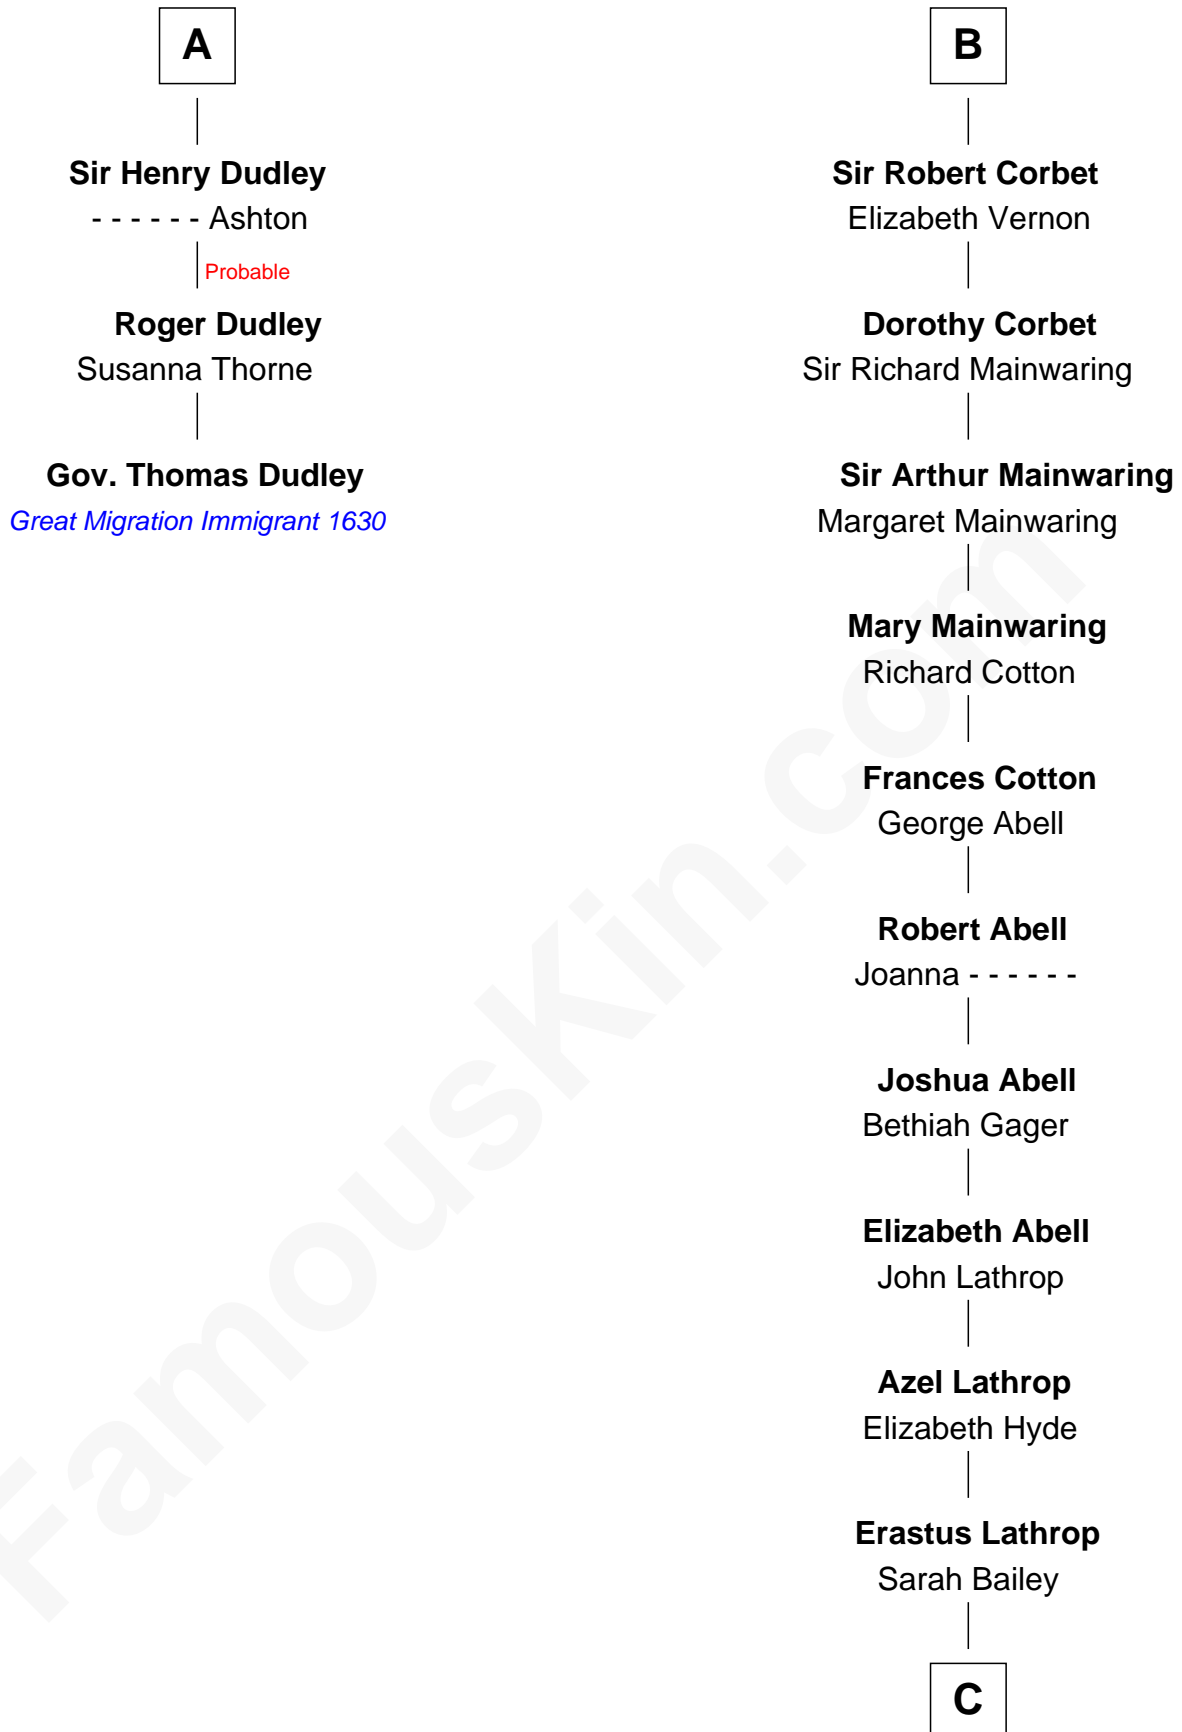

## Relationship Chart of

### Gov. Thomas Dudley

(1576 - 1653) Great Migration Immigrant 1630

9th cousin 9 times removed of

**C. W. Post**

Founder of Post Cereals

**C**

**Caroline Cushman Lathrop**

Charles Rollin Post