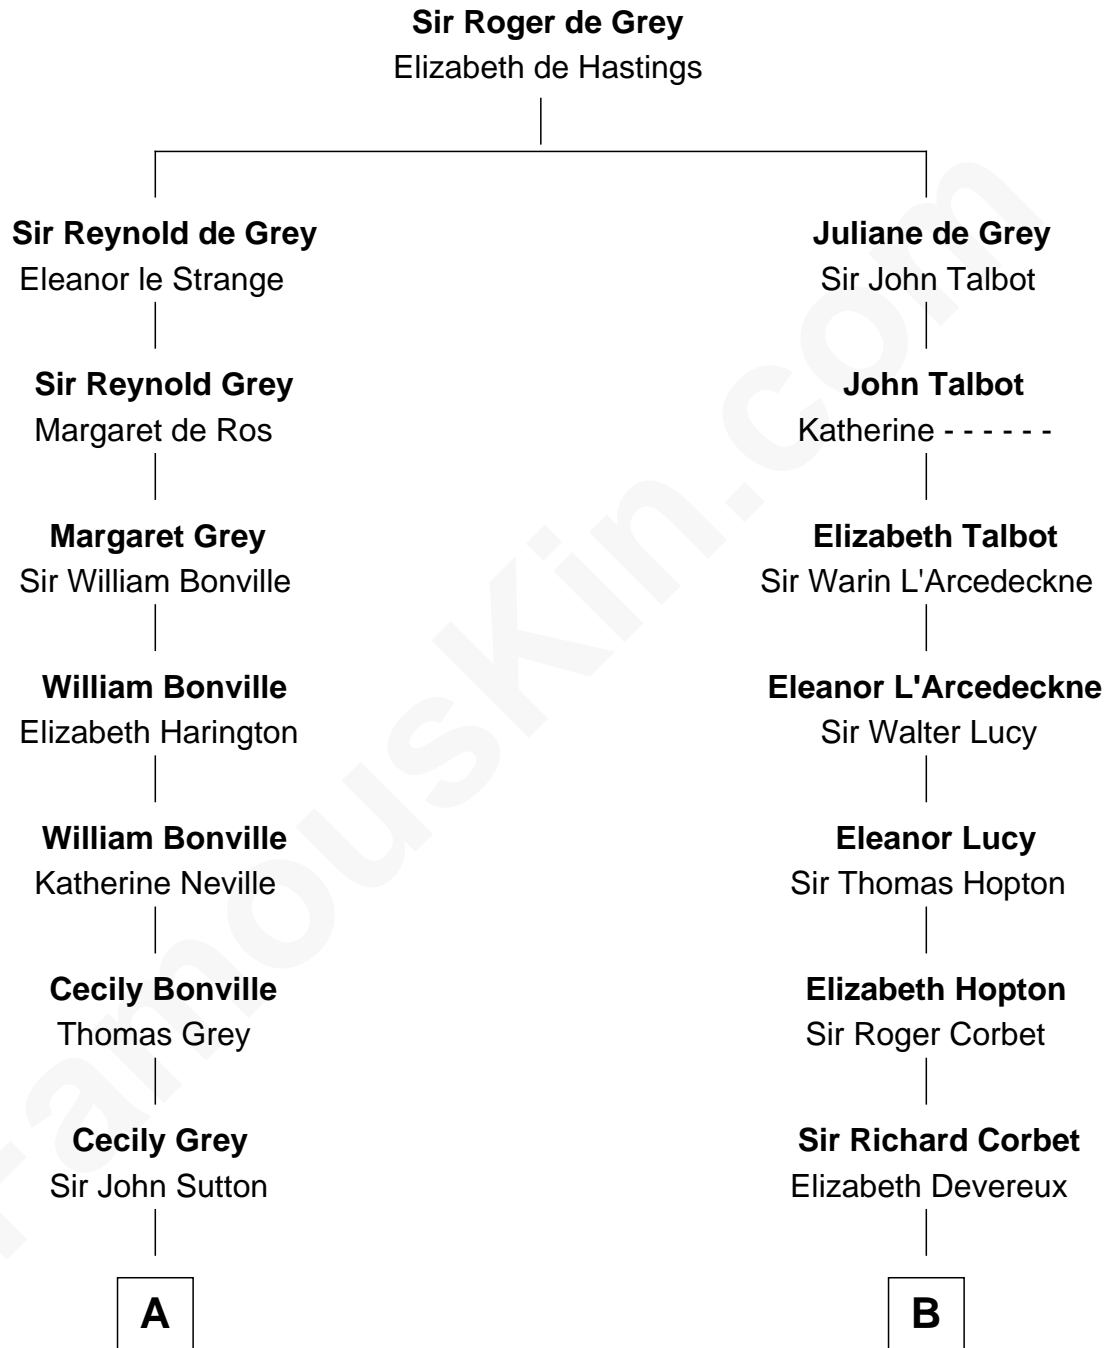

## Relationship Chart of

### Gov. Thomas Dudley

(1576 - 1653) Great Migration Immigrant 1630

9th cousin 9 times removed of

**C. W. Post**

Founder of Post Cereals

**C**

**Caroline Cushman Lathrop**

Charles Rollin Post