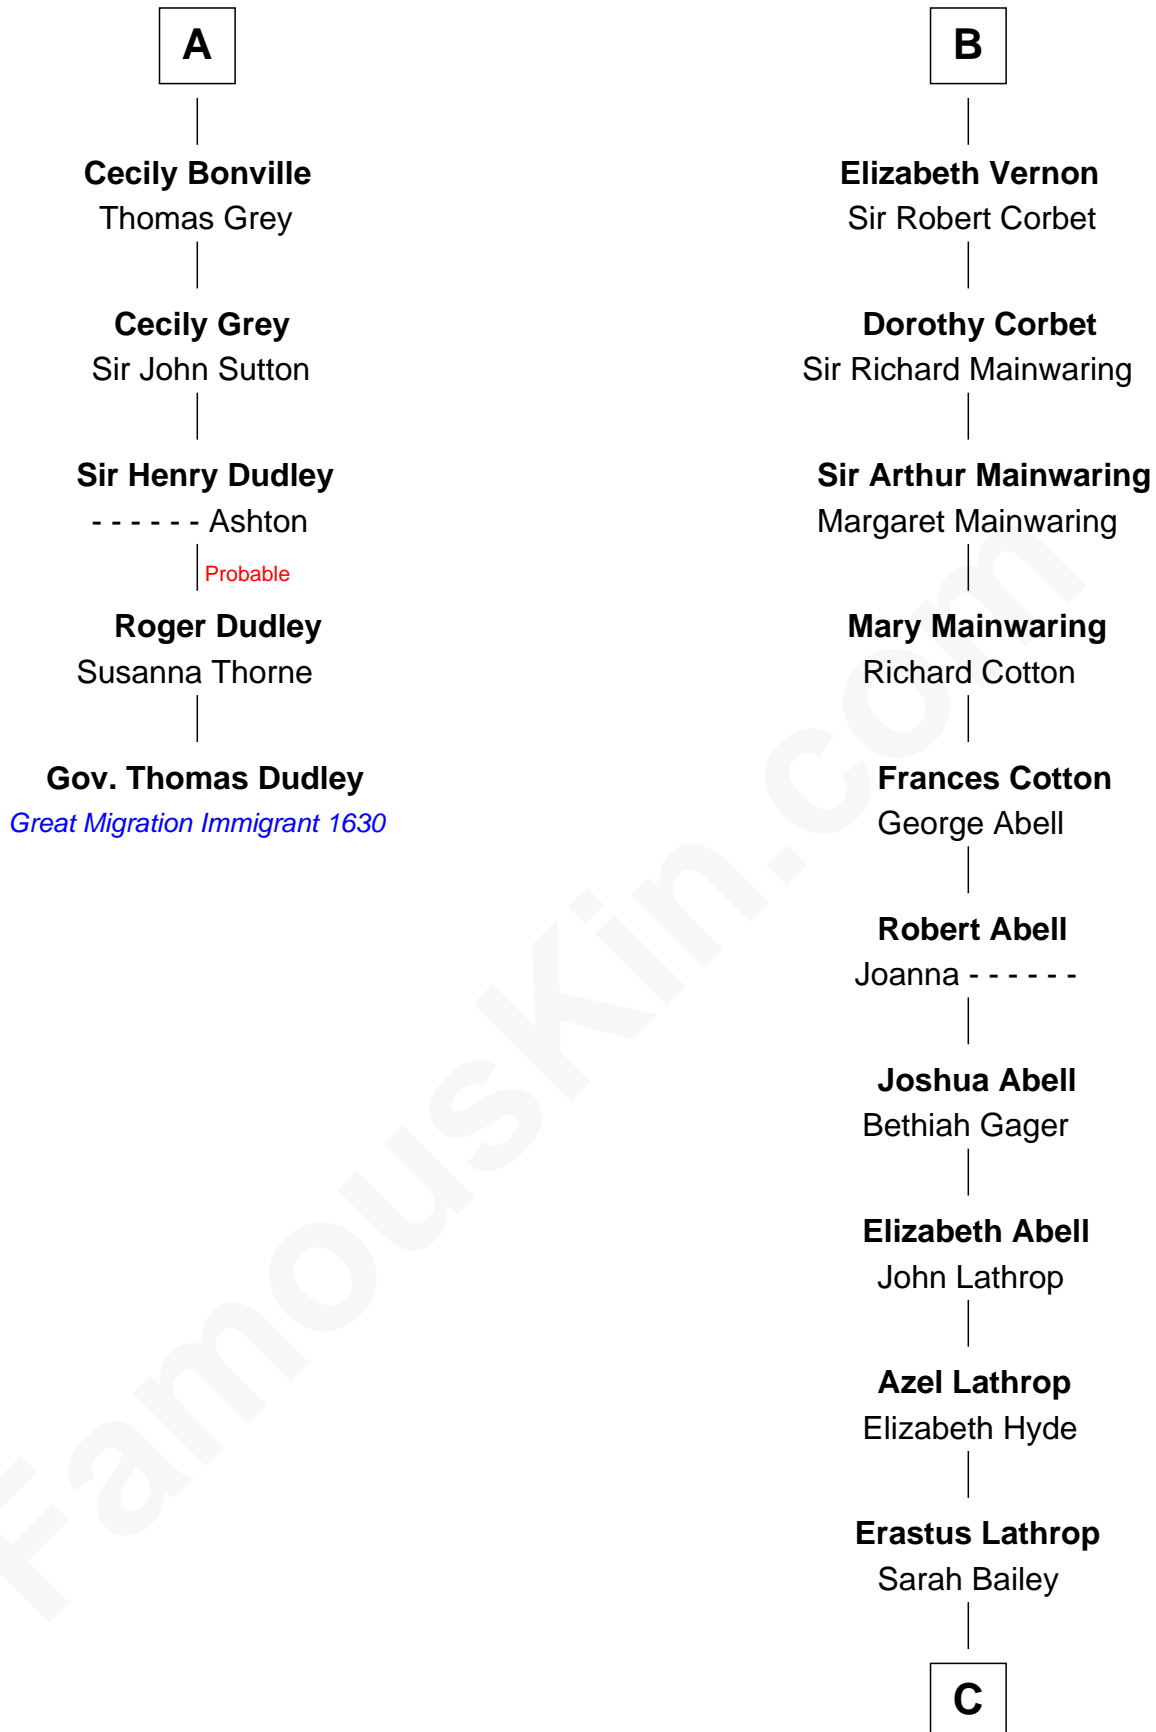

FamousKin.com

Relationship Chart of

Gov. Thomas Dudley

(1576 - 1653) Great Migration Immigrant 1630

11th cousin 7 times removed of

C. W. Post

Founder of Post Cereals

Sir Robert de Ros

Isabel de Aubeney

C

Caroline Cushman Lathrop

Charles Rollin Post

C. W. Post

Founder of Post Cereals

FamousKin.com