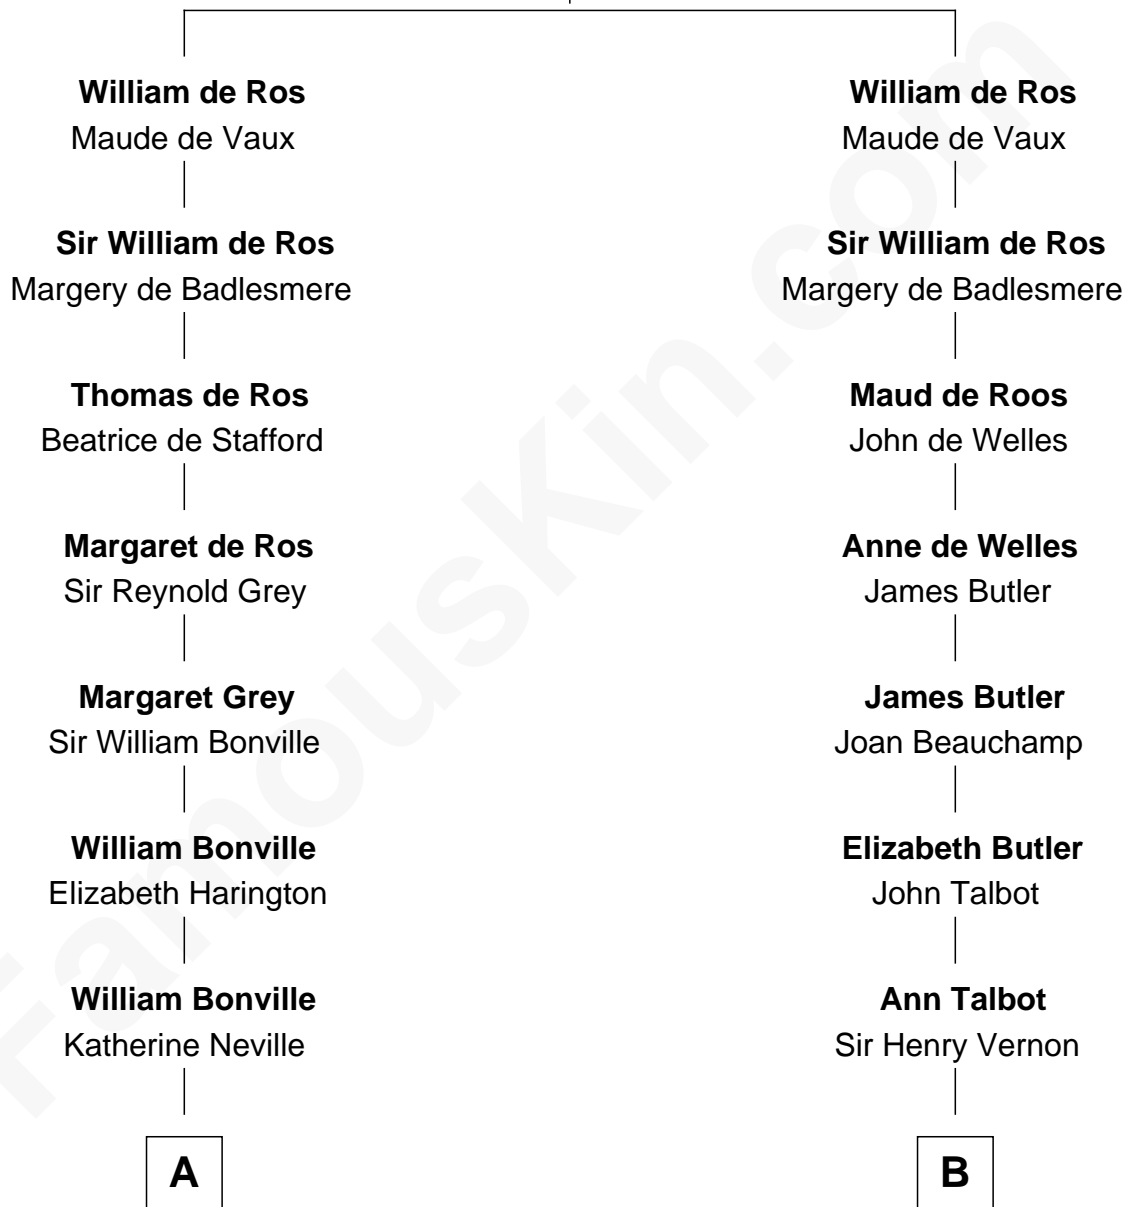

FamousKin.com

Relationship Chart of

Gov. Thomas Dudley

(1576 - 1653) Great Migration Immigrant 1630

11th cousin 7 times removed of

C. W. Post

Founder of Post Cereals

Sir Robert de Ros

Isabel de Aubeney

C

Caroline Cushman Lathrop

Charles Rollin Post

C. W. Post

Founder of Post Cereals

FamousKin.com