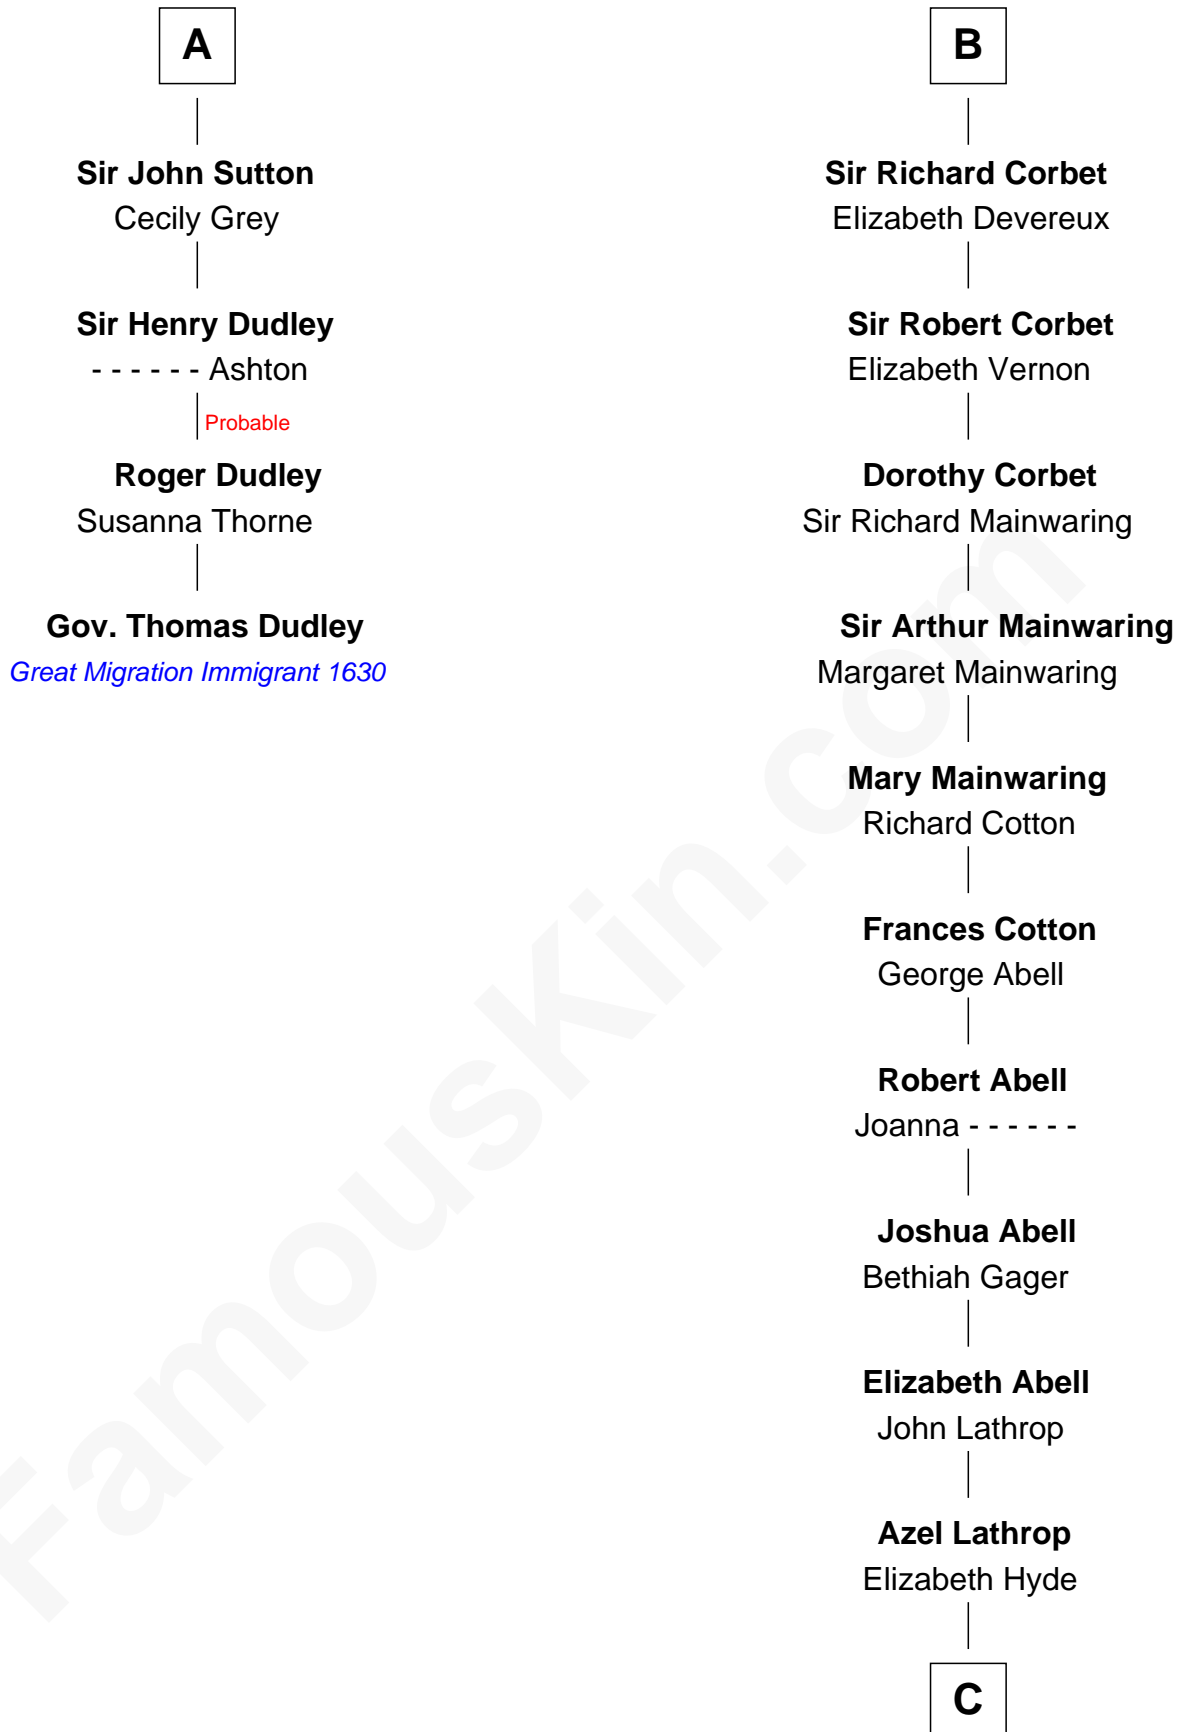

FamousKin.com

Relationship Chart of

Gov. Thomas Dudley

(1576 - 1653) Great Migration Immigrant 1630

10th cousin 9 times removed of

C. W. Post

Founder of Post Cereals

Margaret of France
Edward I, King of England

Alice de Hales

Margaret Plantagenet

John de Segrave

Elizabeth de Segrave

John de Mowbray

Margaret Mowbray

Sir Reginald Lucy

Sir Walter Lucy

Eleanor L'Arcedeckne

Eleanor Lucy

Sir Thomas Hopton

Elizabeth Hopton

Sir Roger Corbet

B

C

Erastus Lathrop