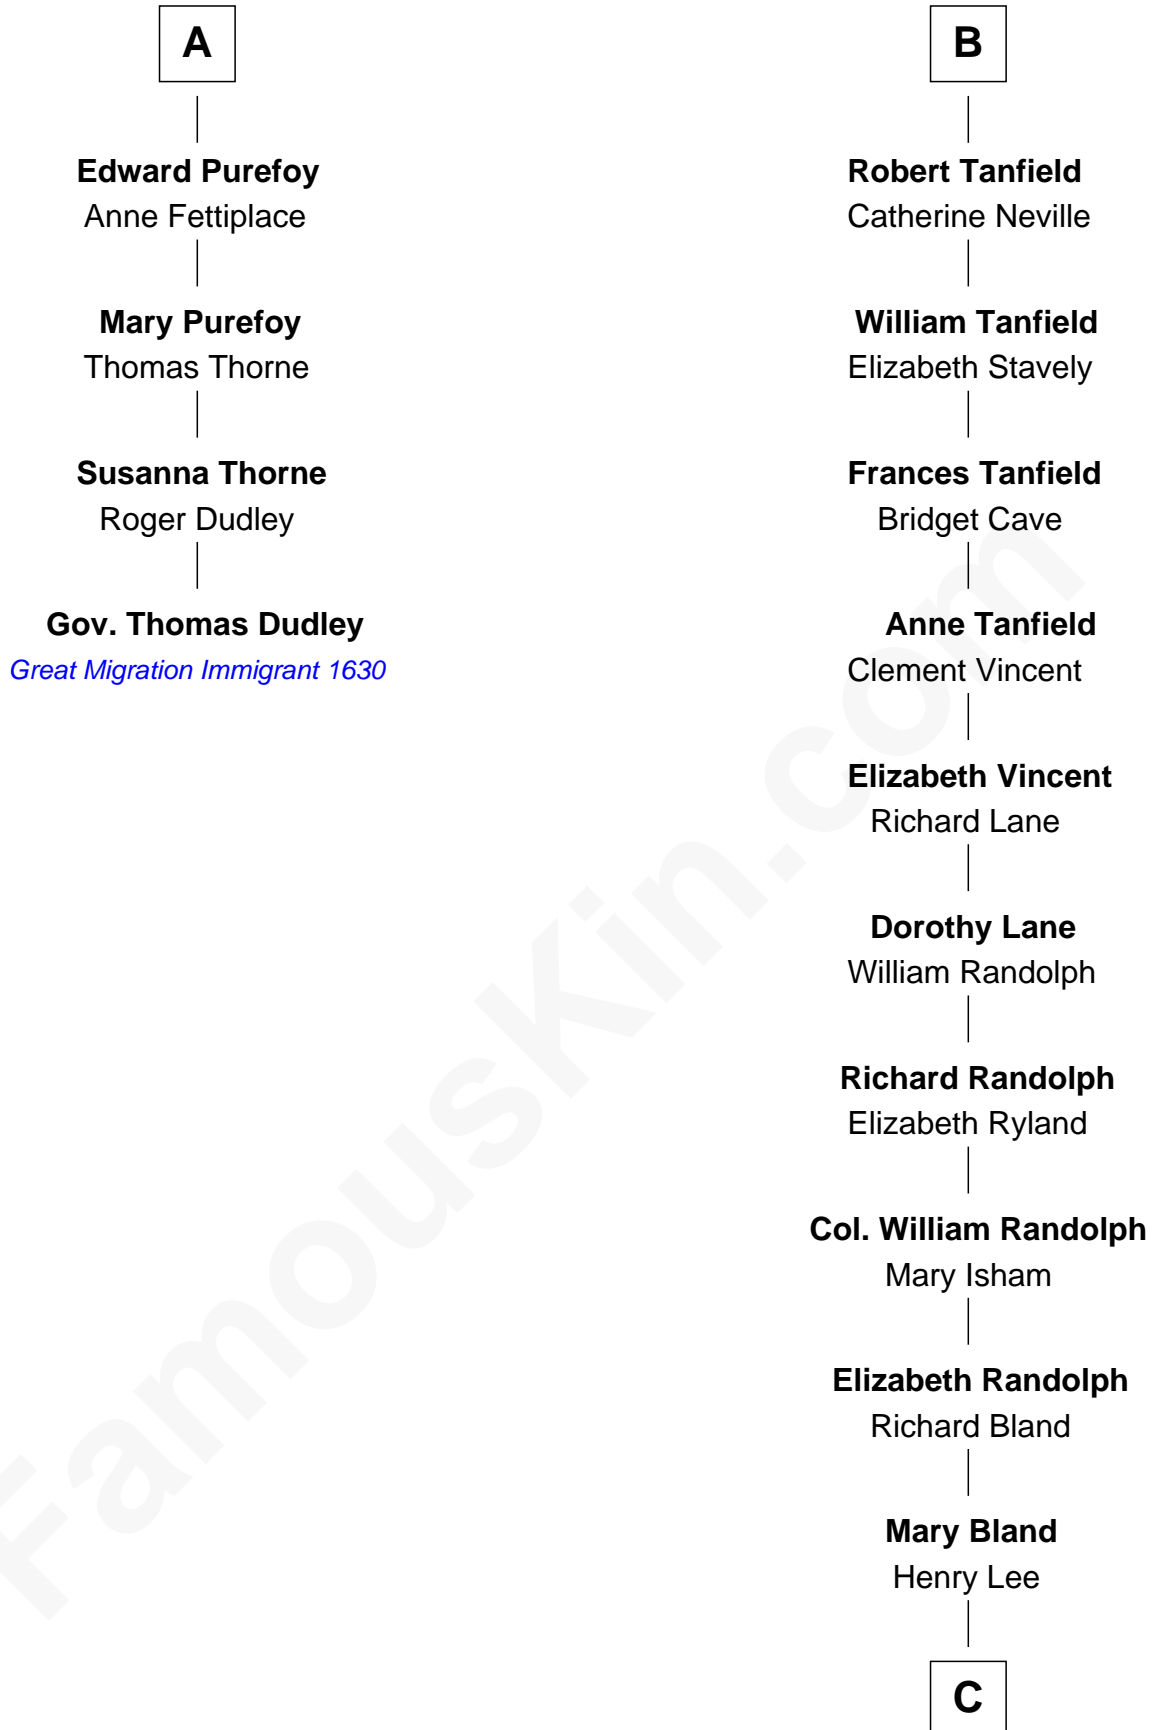

## Relationship Chart of

### Gov. Thomas Dudley

(1576 - 1653) Great Migration Immigrant 1630

10th cousin 8 times removed of

**Henry Lee III**

9th Governor of Virginia

**Sir Nicholas Audley**

Joan Martin

**C**

Col. Henry Lee

Lucy Grymes

Henry Lee III

*Light-Horse Harry*

FamousKin.com