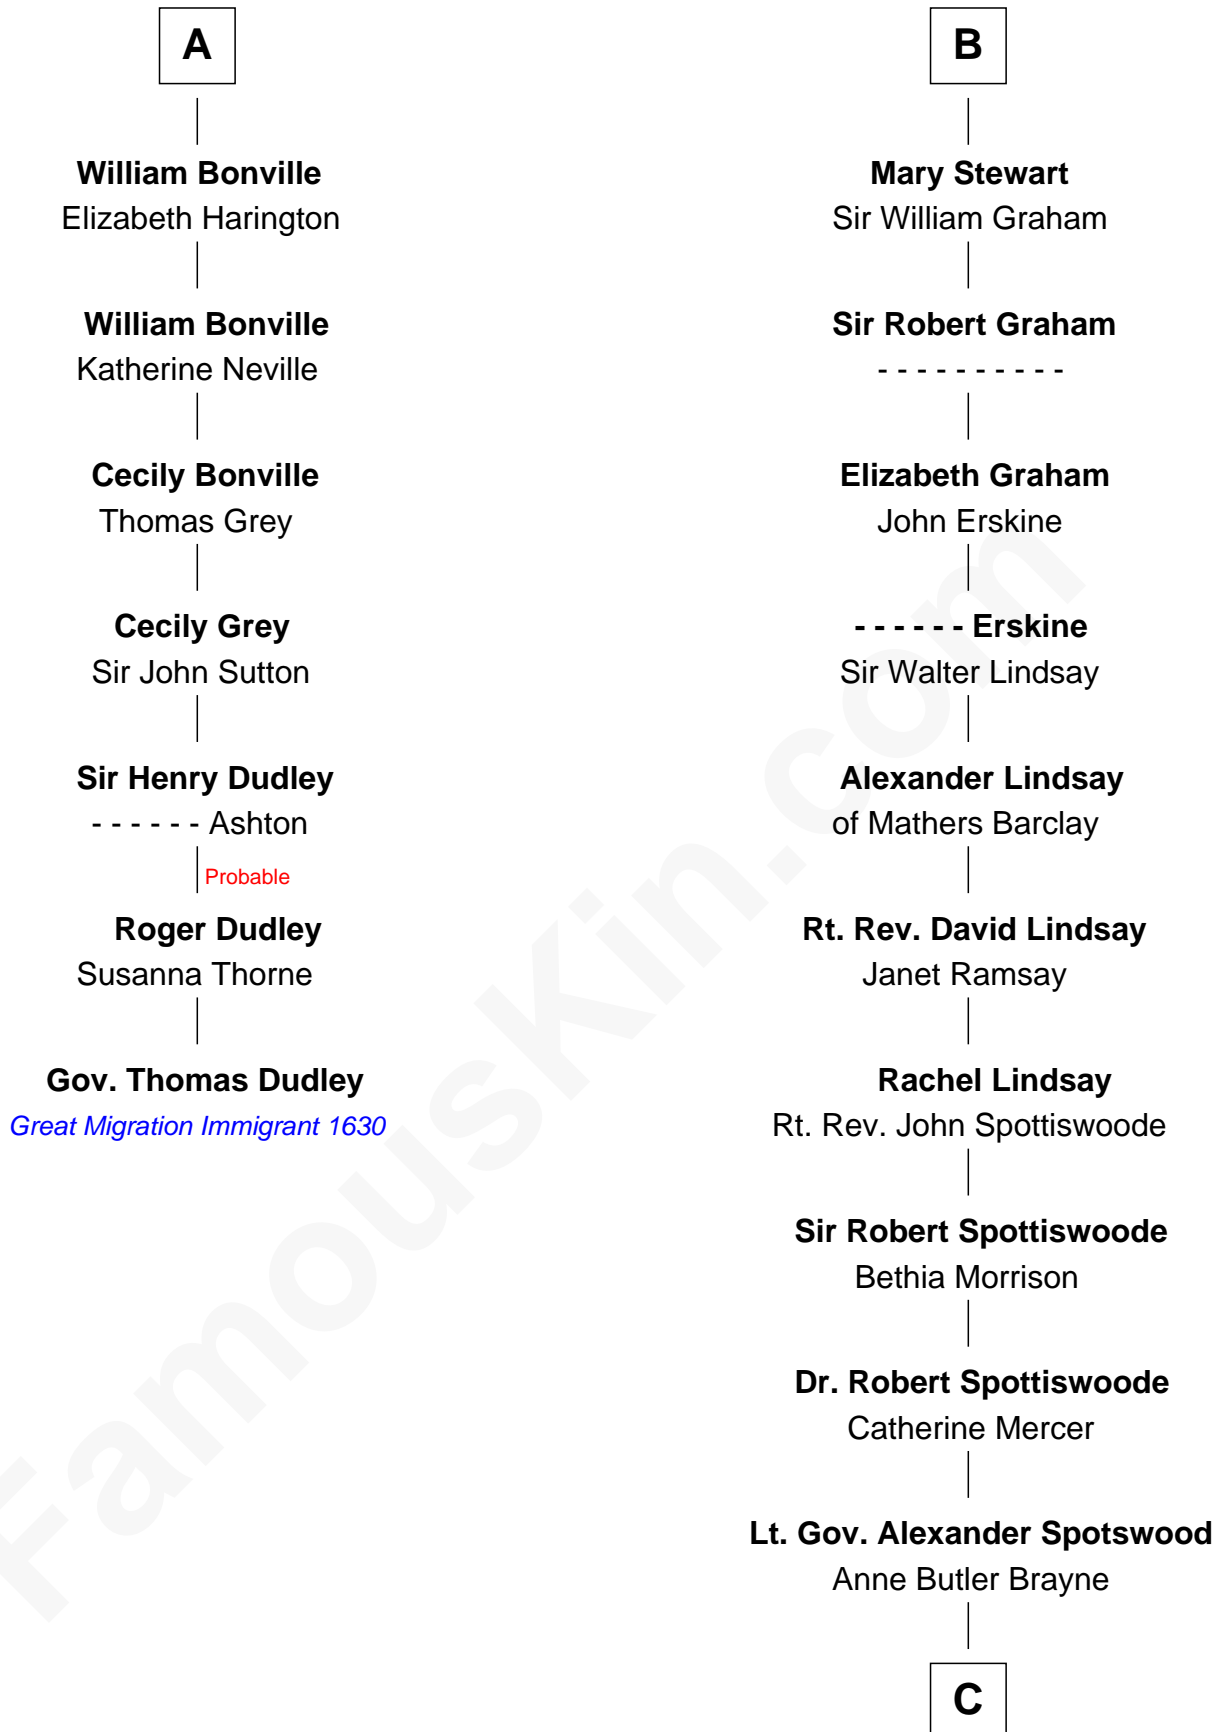

FamousKin.com

Relationship Chart of

Gov. Thomas Dudley

(1576 - 1653) Great Migration Immigrant 1630

13th cousin 7 times removed of

General Robert E. Lee

Confederate Army - U.S. Civil War

David of Huntingdon

Maud of Chester

C

—
Anne Catherine Spotswood

Col. Bernard Moore

—
Anne Butler Moore

Charles Carter

—
Anne Hill Carter

Maj. Gen. Henry Lee