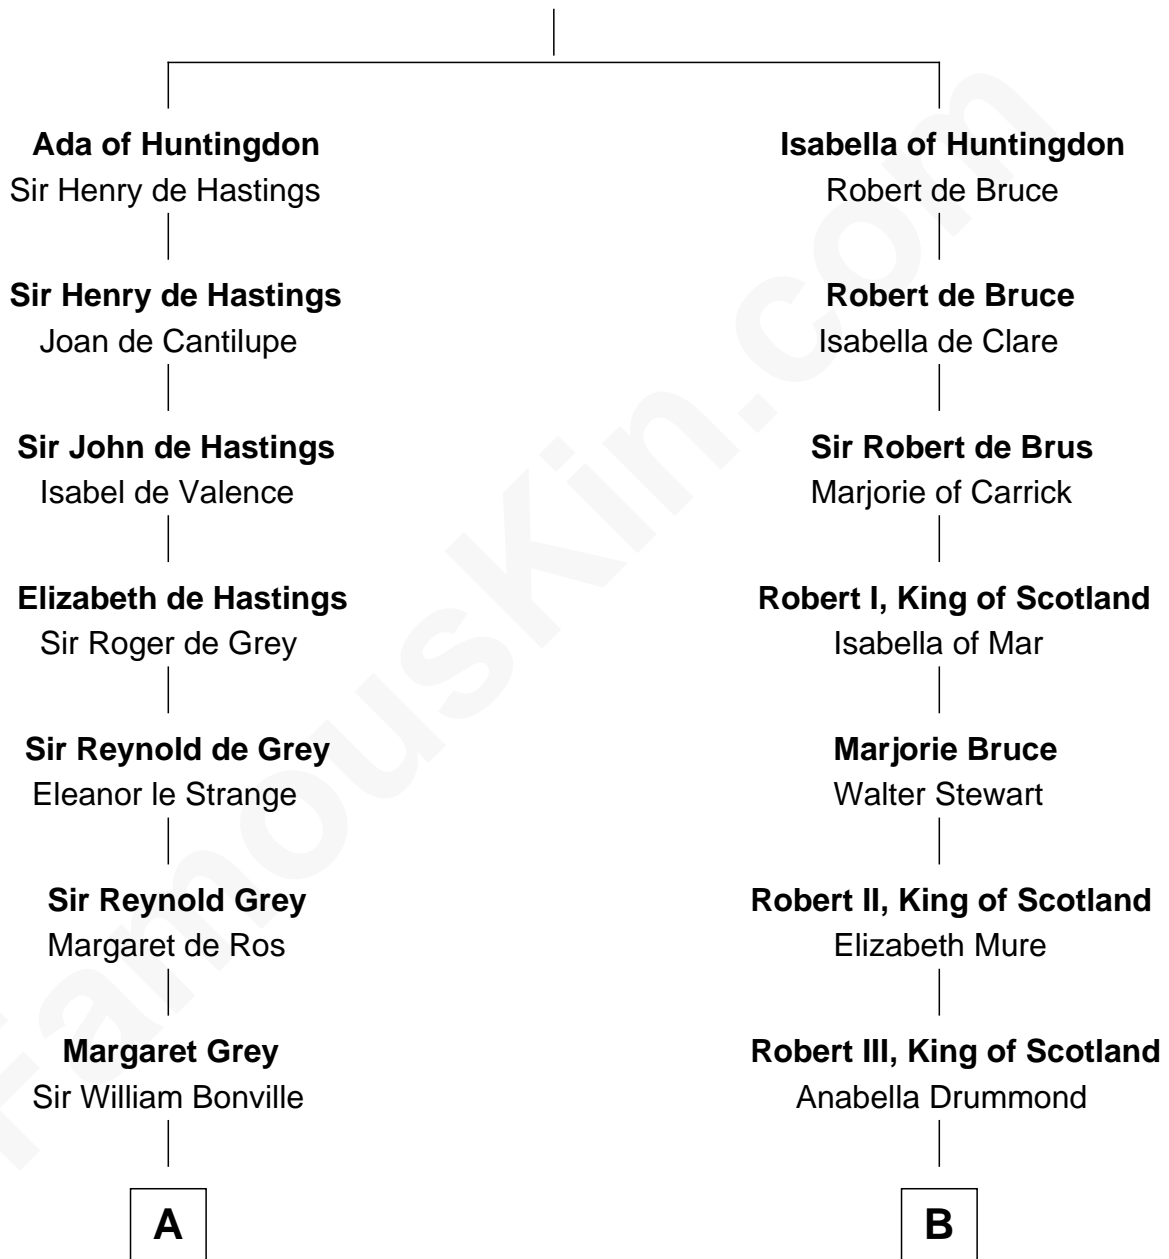

FamousKin.com

Relationship Chart of

Gov. Thomas Dudley

(1576 - 1653) Great Migration Immigrant 1630

13th cousin 7 times removed of

General Robert E. Lee

Confederate Army - U.S. Civil War

David of Huntingdon

Maud of Chester

C

—
Anne Catherine Spotswood

Col. Bernard Moore

—
Anne Butler Moore

Charles Carter

—
Anne Hill Carter

Maj. Gen. Henry Lee