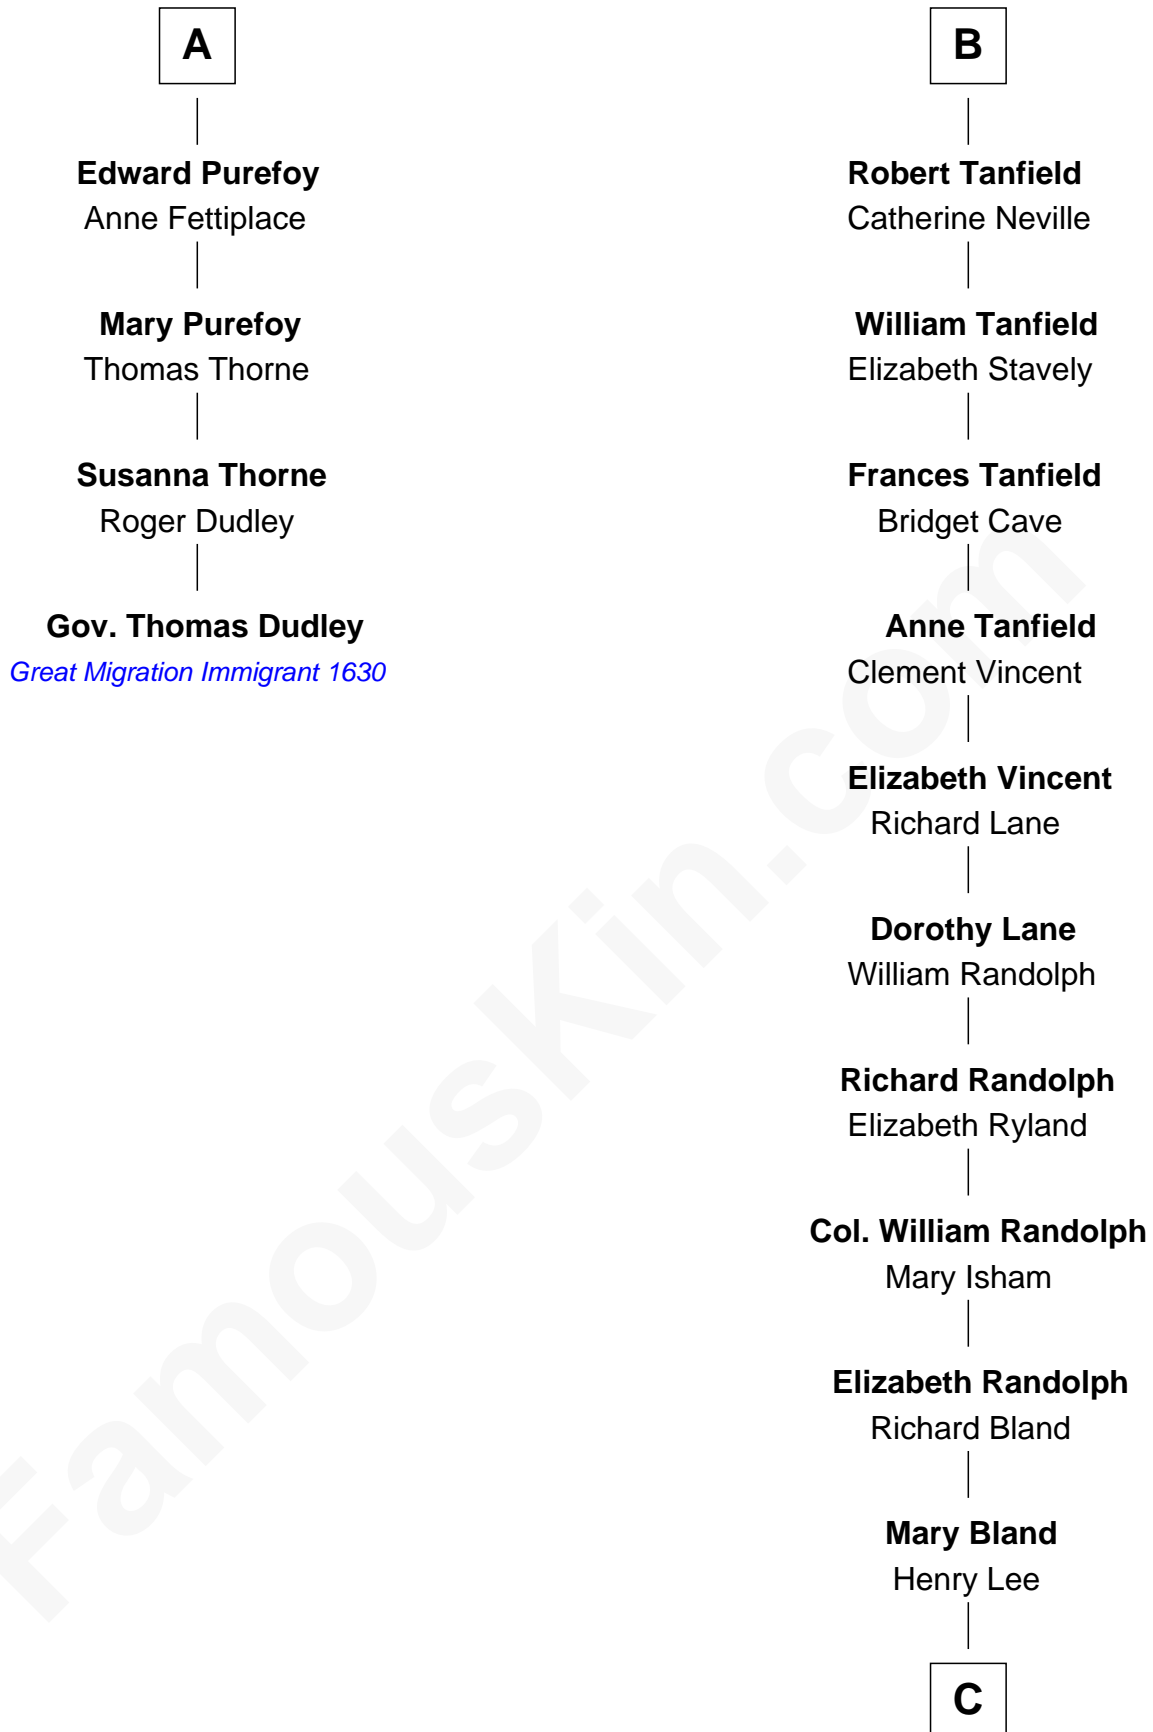

FamousKin.com

Relationship Chart of

Gov. Thomas Dudley

(1576 - 1653) Great Migration Immigrant 1630

10th cousin 9 times removed of

General Robert E. Lee

Confederate Army - U.S. Civil War

Sir Nicholas Audley

Joan Martin

C

Col. Henry Lee

Lucy Grymes

Maj. Gen. Henry Lee

Anne Hill Carter

General Robert E. Lee

Confederate Army - U.S. Civil War