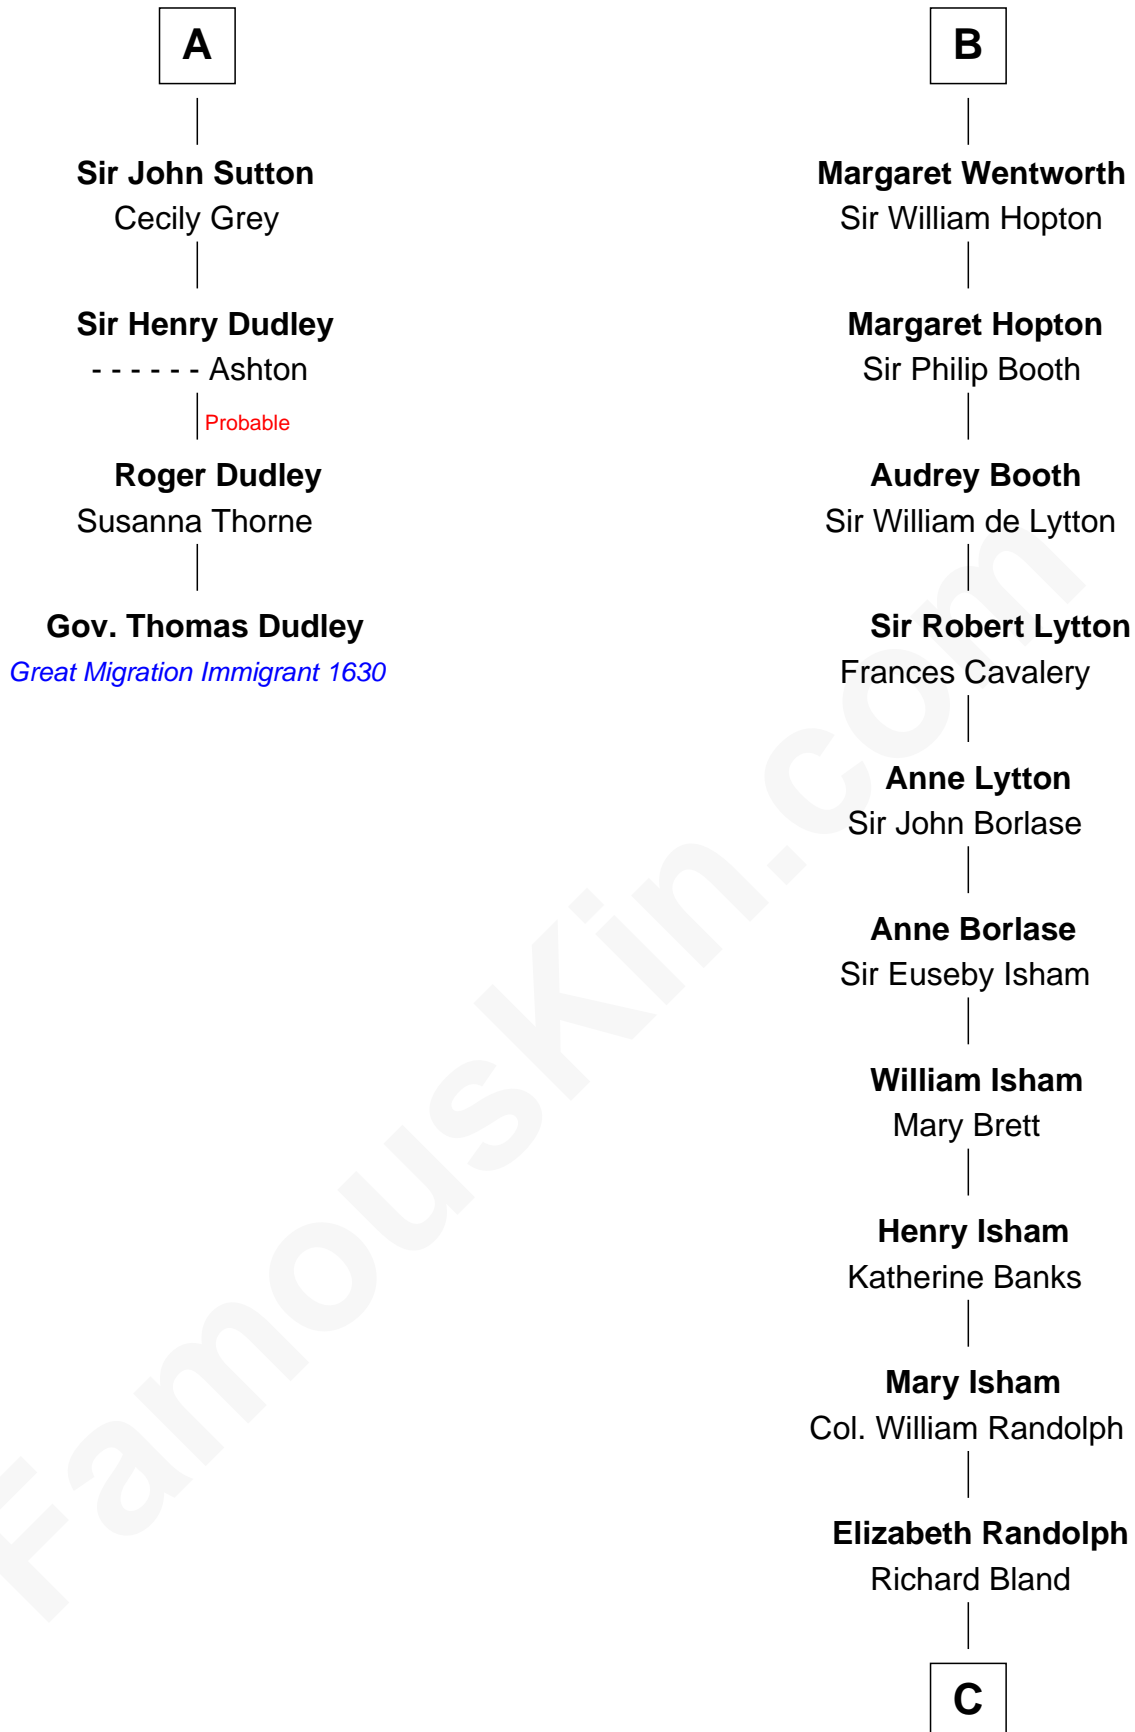

FamousKin.com

Relationship Chart of

Gov. Thomas Dudley

(1576 - 1653) Great Migration Immigrant 1630

10th cousin 10 times removed of

General Robert E. Lee

Confederate Army - U.S. Civil War

Sir William de Ferrers

Thomas de Berkeley
Katherine de Clyvedon

John Deincourt

Sir John Berkeley
Elizabeth Betteshorne

Sir William Deincourt
Milicent la Zouche

Elizabeth Berkeley
Sir John Sutton

Margaret Deincourt
Sir Robert de Tibetot

Sir Edmund Sutton
Joyce Tiptoft

Elizabeth de Tibetot
Sir Philip le Despencer

Sir Edward Sutton
Cecily Willoughby

Margery Despencer
Sir Roger Wentworth

A

B

C

—
Mary Bland