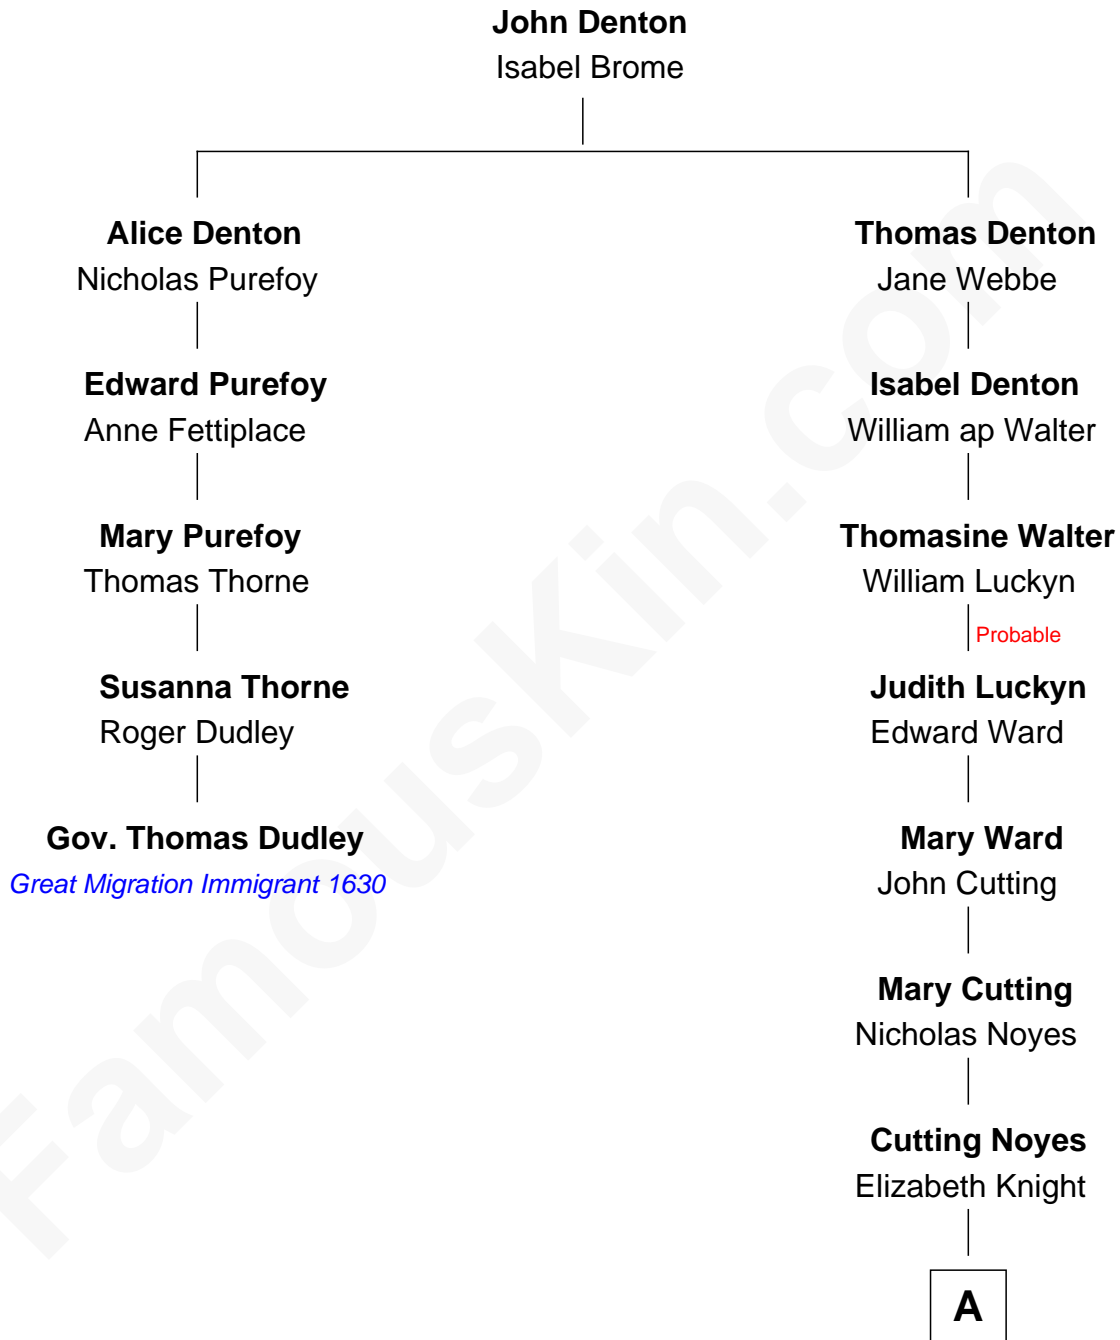

FamousKin.com

Relationship Chart of

Gov. Thomas Dudley

(1576 - 1653) *Great Migration Immigrant 1630*

4th cousin 12 times removed of

Linda Hamilton

TV and Movie Actress

A

Cutting Noyes
Elizabeth Toppan

Samuel Noyes
Martha Smith

William Noyes
Mary Smith

Catherine Noyes
John Berry Titcomb

Emily Titcomb
Rev. Edwin Holt

Stephen P. Holt
Aurelia Morgan Grimes

Taylor Holt
Frances Kyle

Dr. Richard Huckstep Holt
Mildred Alberta Derby

Barbara Kyle Holt
Dr. Carroll Stanford Hamilton

Linda Hamilton
TV and Movie Actress