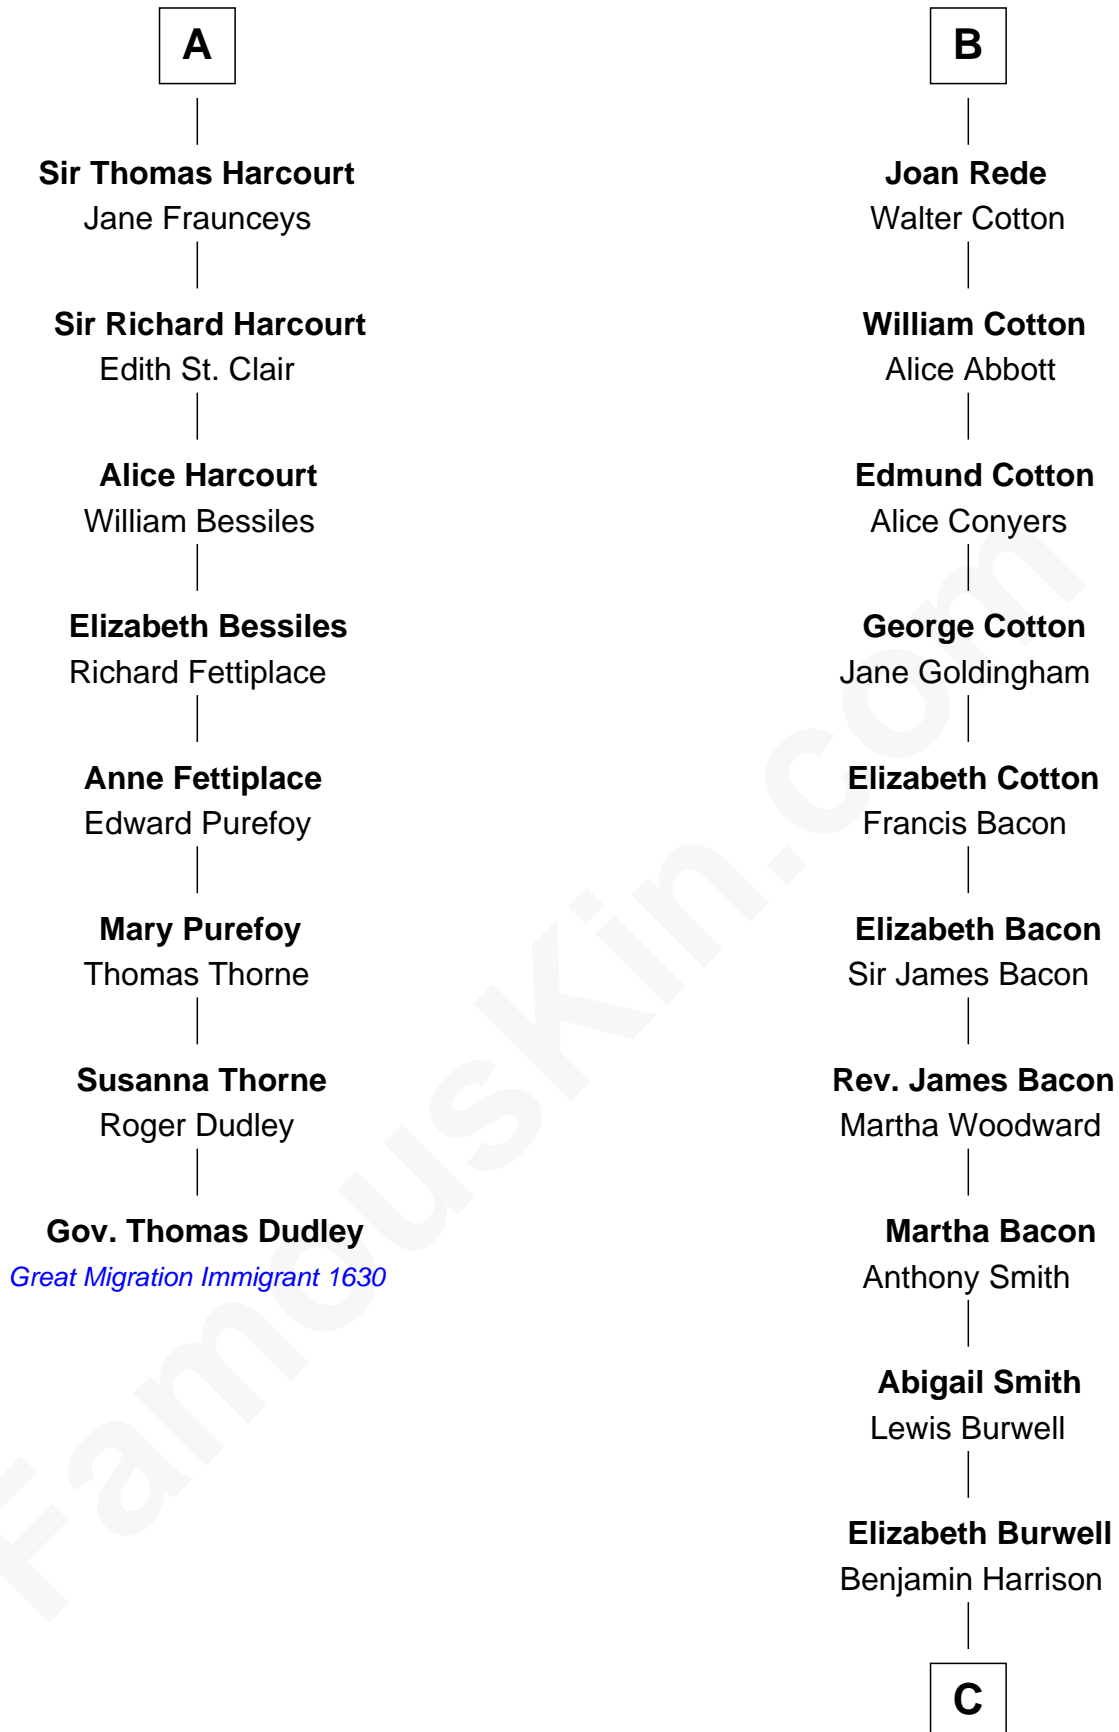

FamousKin.com

Relationship Chart of

Gov. Thomas Dudley

(1576 - 1653) Great Migration Immigrant 1630

14th cousin 5 times removed of

William Henry Harrison

9th U.S. President

C

Benjamin Harrison

Anne Carter

Benjamin Harrison

Elizabeth Bassett

William Henry Harrison

9th U.S. President

FamousKin.com