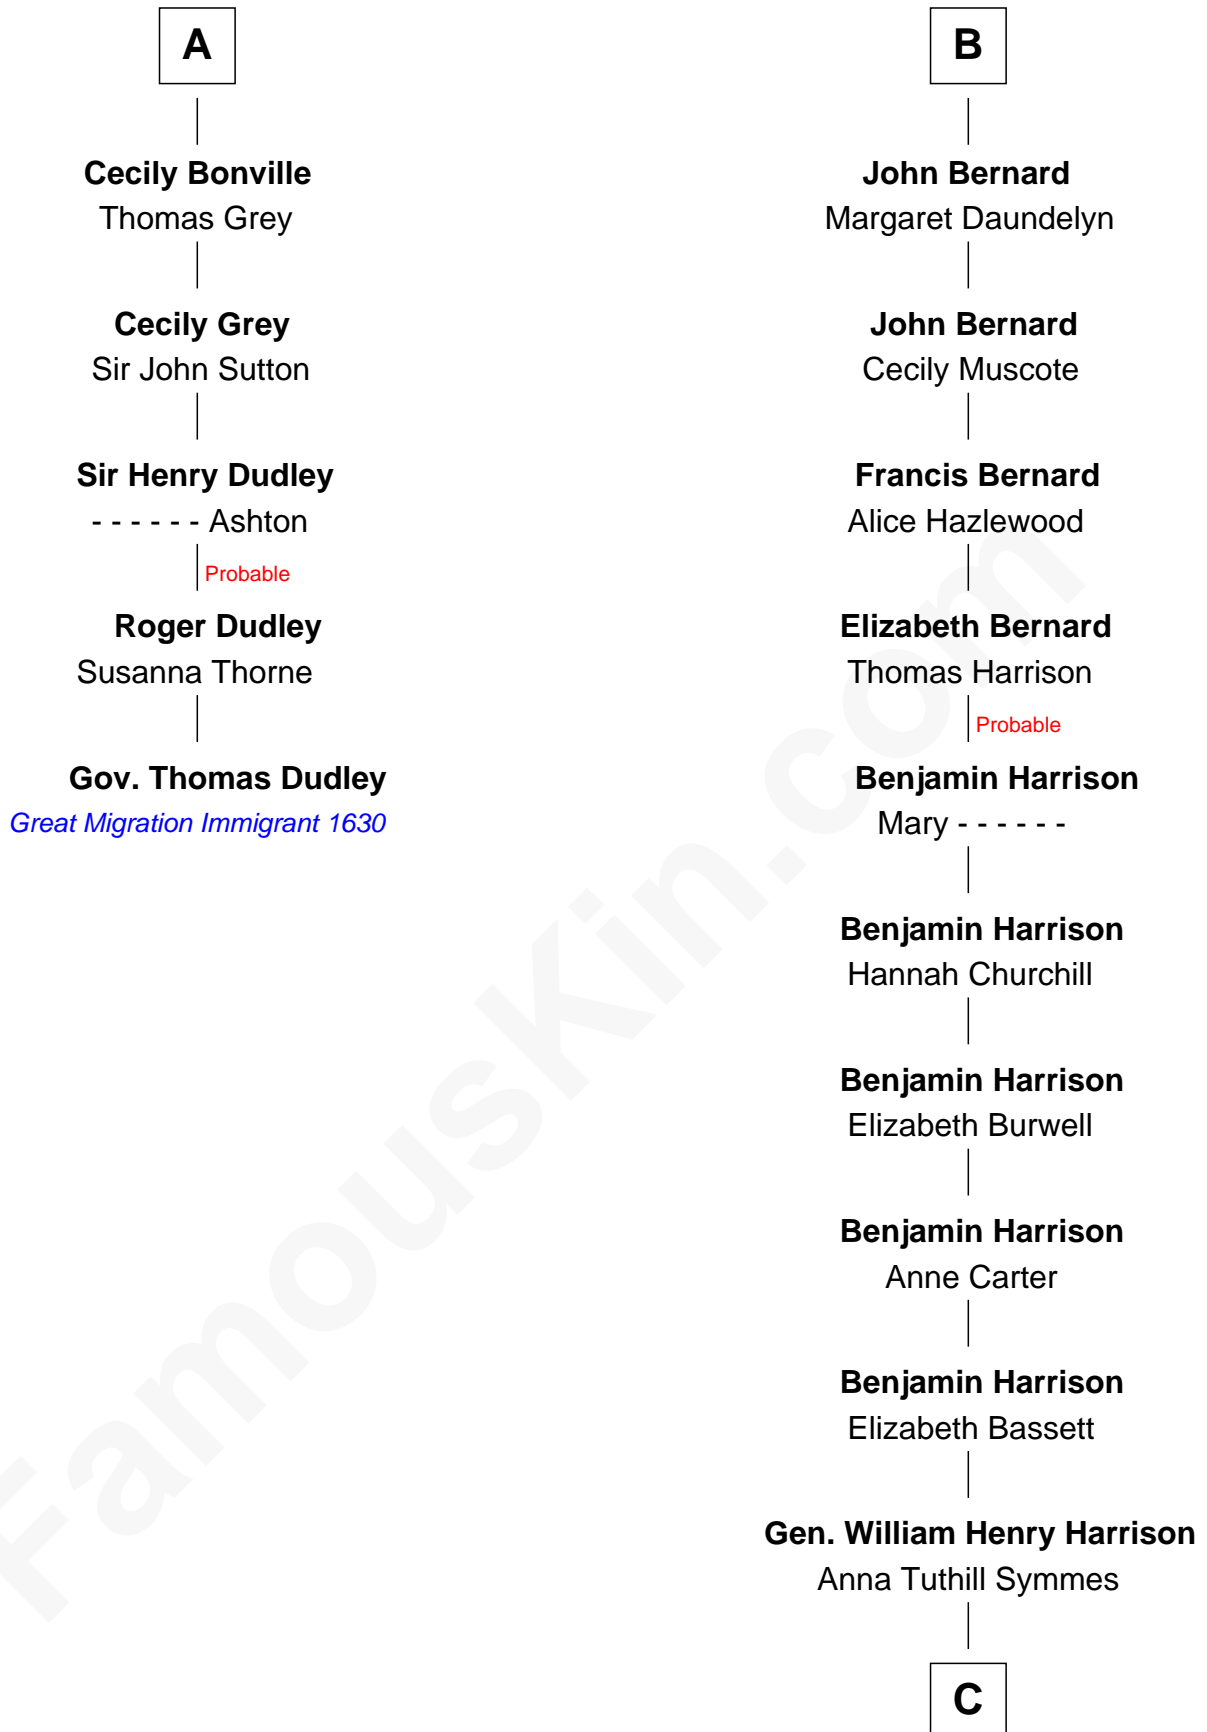

FamousKin.com

Relationship Chart of

Gov. Thomas Dudley

(1576 - 1653) Great Migration Immigrant 1630

11th cousin 7 times removed of

Benjamin Harrison

23rd U.S. President

Sir Robert de Ros

Isabel de Aubeney

C

John Scott Harrison
Elizabeth Ramsey Irwin

Benjamin Harrison
23rd U.S. President

FamousKin.com