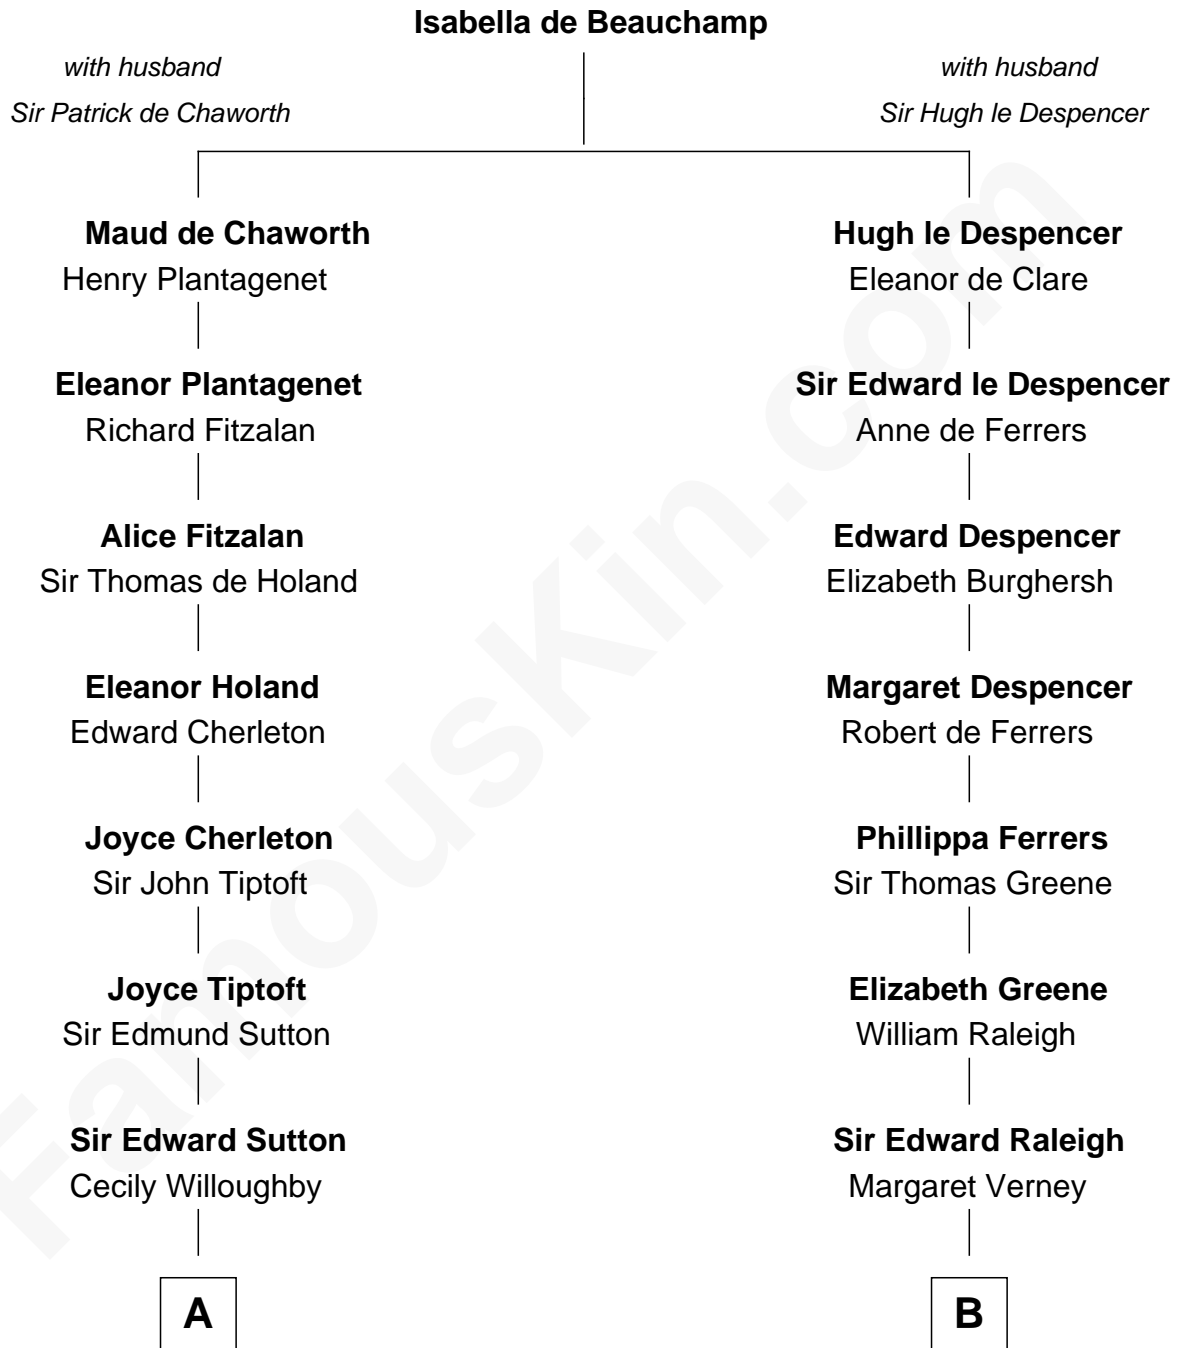

FamousKin.com

Relationship Chart of

Gov. Thomas Dudley

(1576 - 1653) Great Migration Immigrant 1630

10th cousin 8 times removed of

Joseph Wharton

Founder of the Wharton School of Business