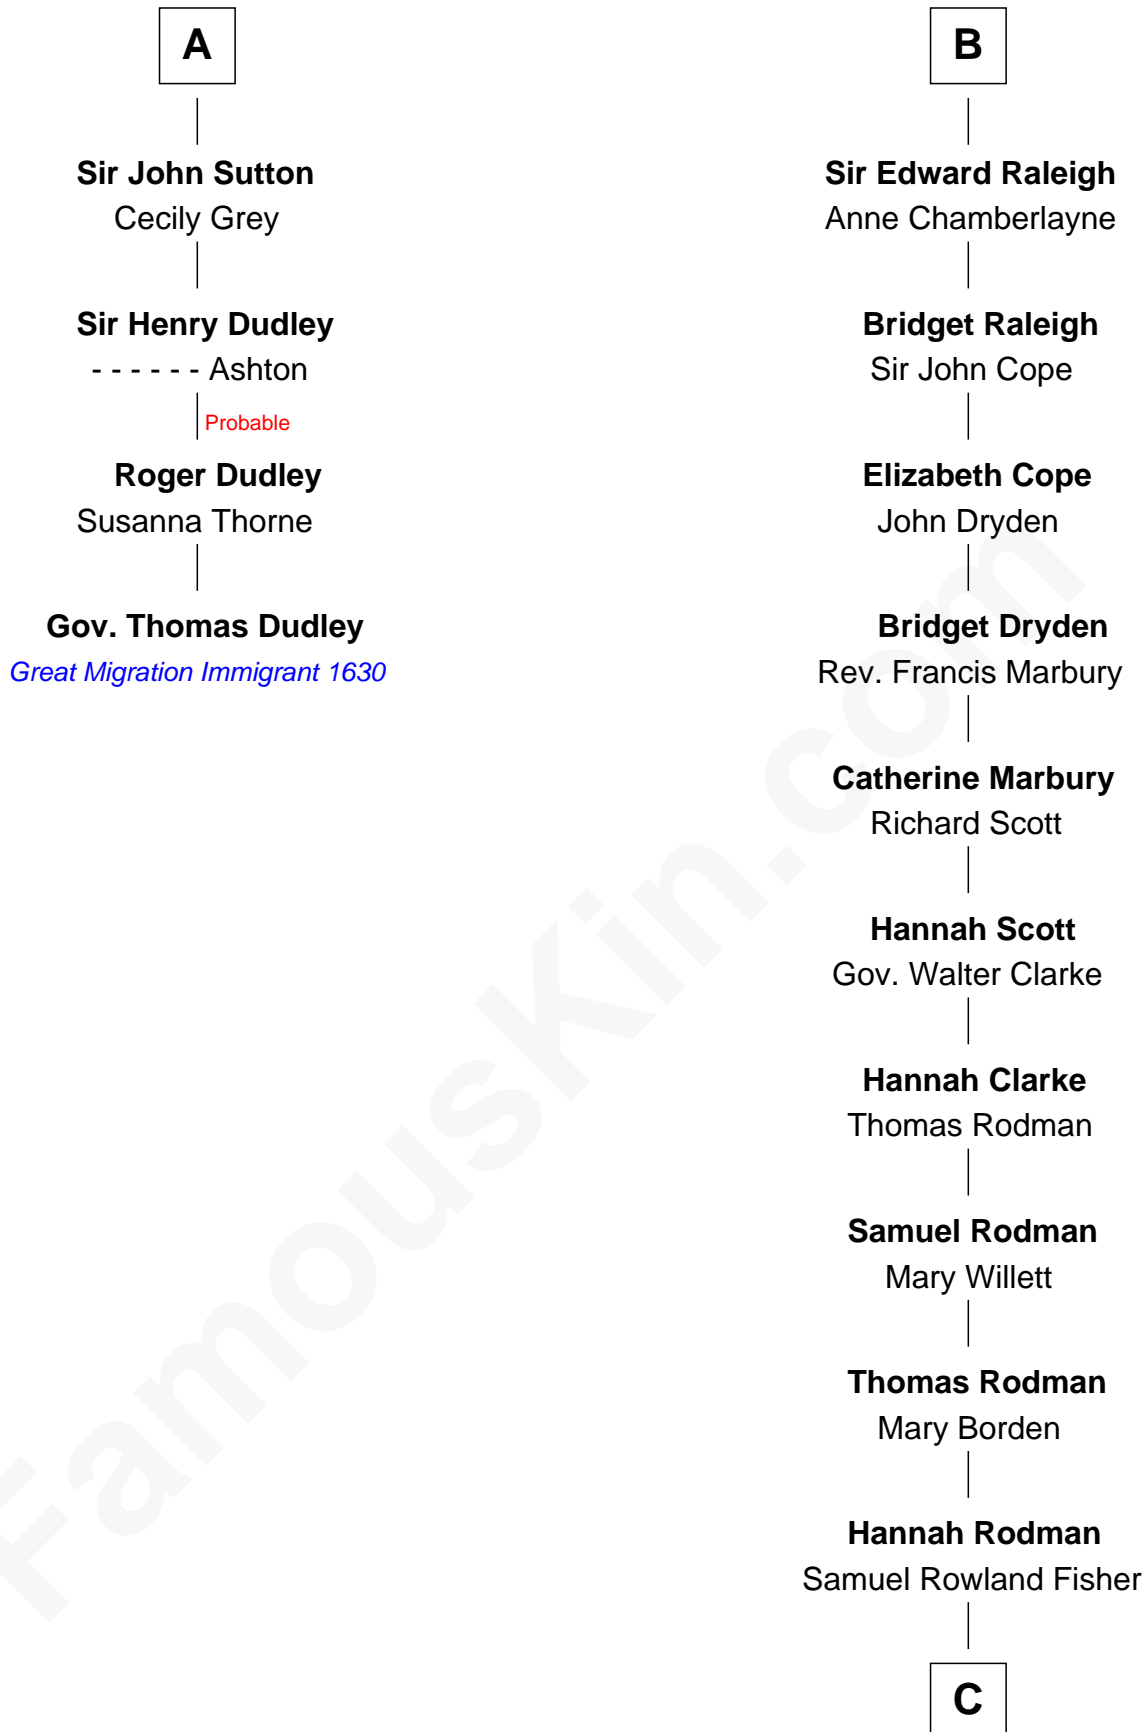

## Relationship Chart of

### Gov. Thomas Dudley

(1576 - 1653) Great Migration Immigrant 1630

10th cousin 8 times removed of

### Joseph Wharton

Founder of the Wharton School of Business

C

Deborah Fisher

William Wharton

Joseph Wharton

*Founder, Wharton School of Business*

FamousKin.com