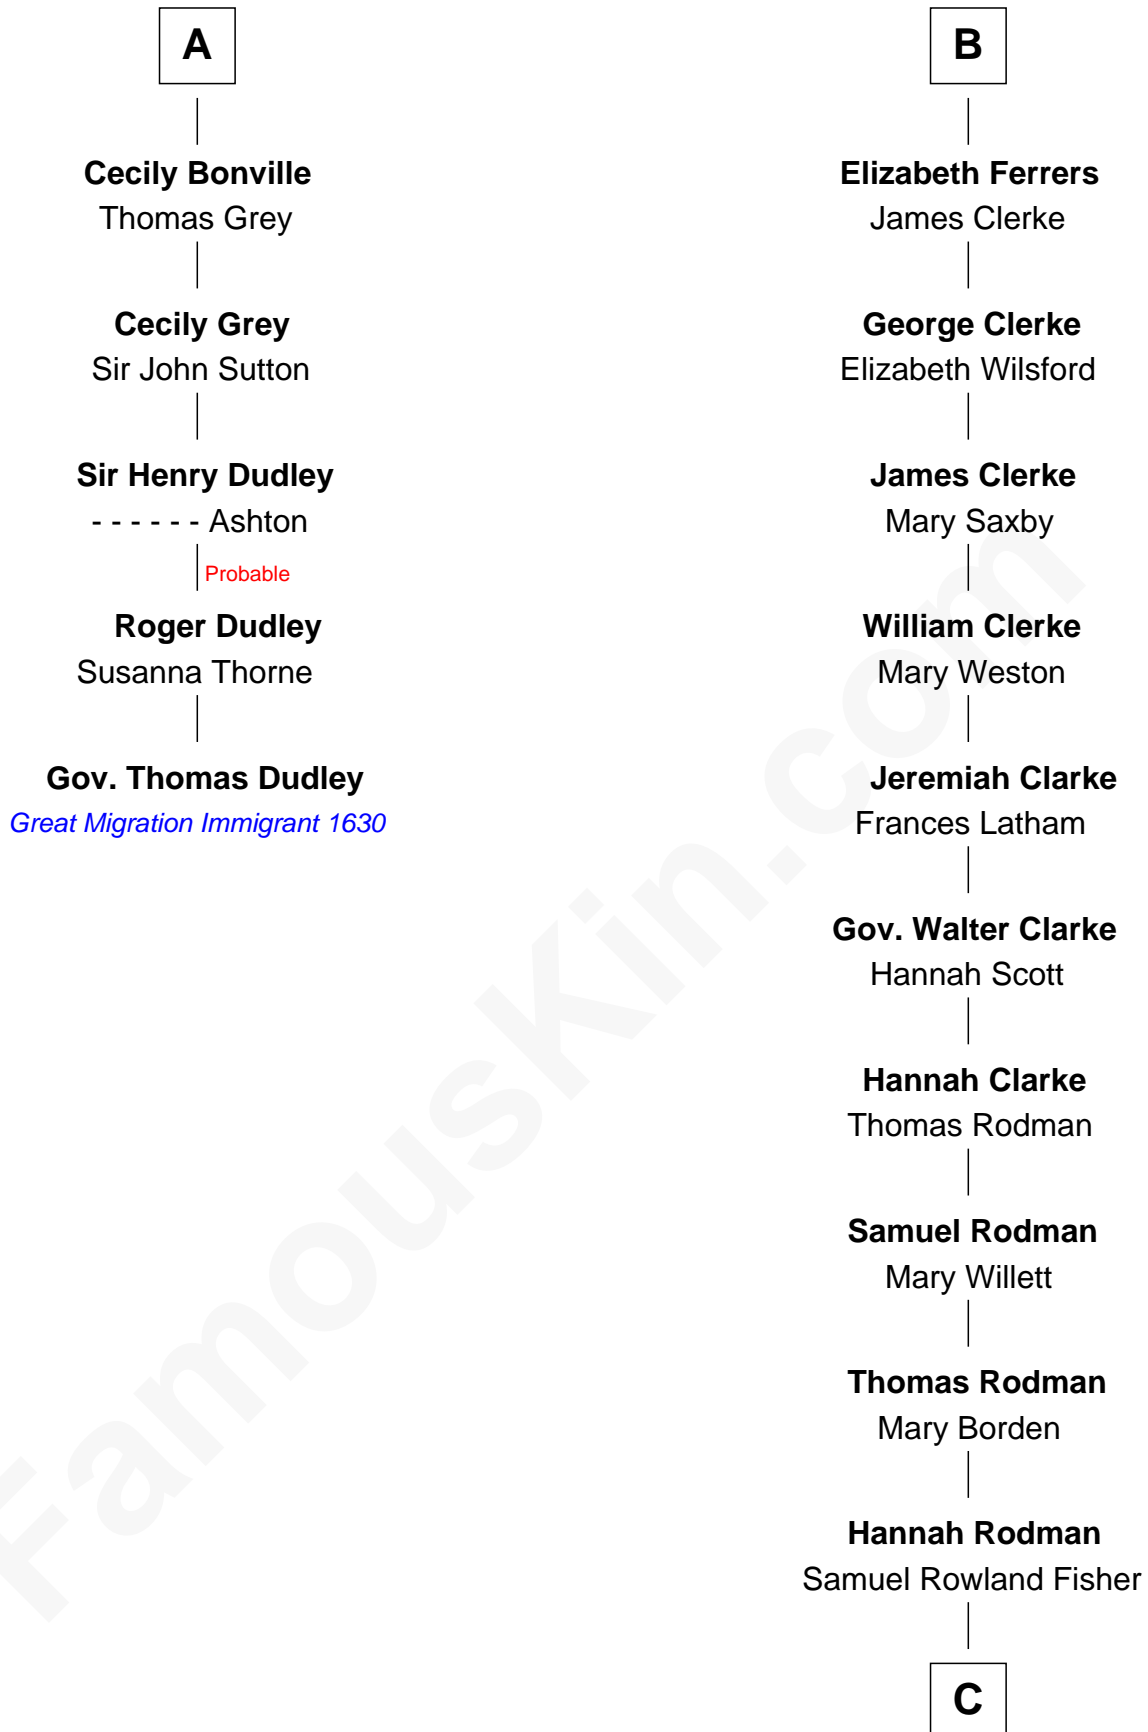

FamousKin.com

Relationship Chart of

Gov. Thomas Dudley

(1576 - 1653) Great Migration Immigrant 1630

11th cousin 7 times removed of

Joseph Wharton

Founder of the Wharton School of Business

Sir Robert de Ros

Isabel de Aubeney

C

Deborah Fisher

William Wharton

Joseph Wharton

Founder, Wharton School of Business

FamousKin.com