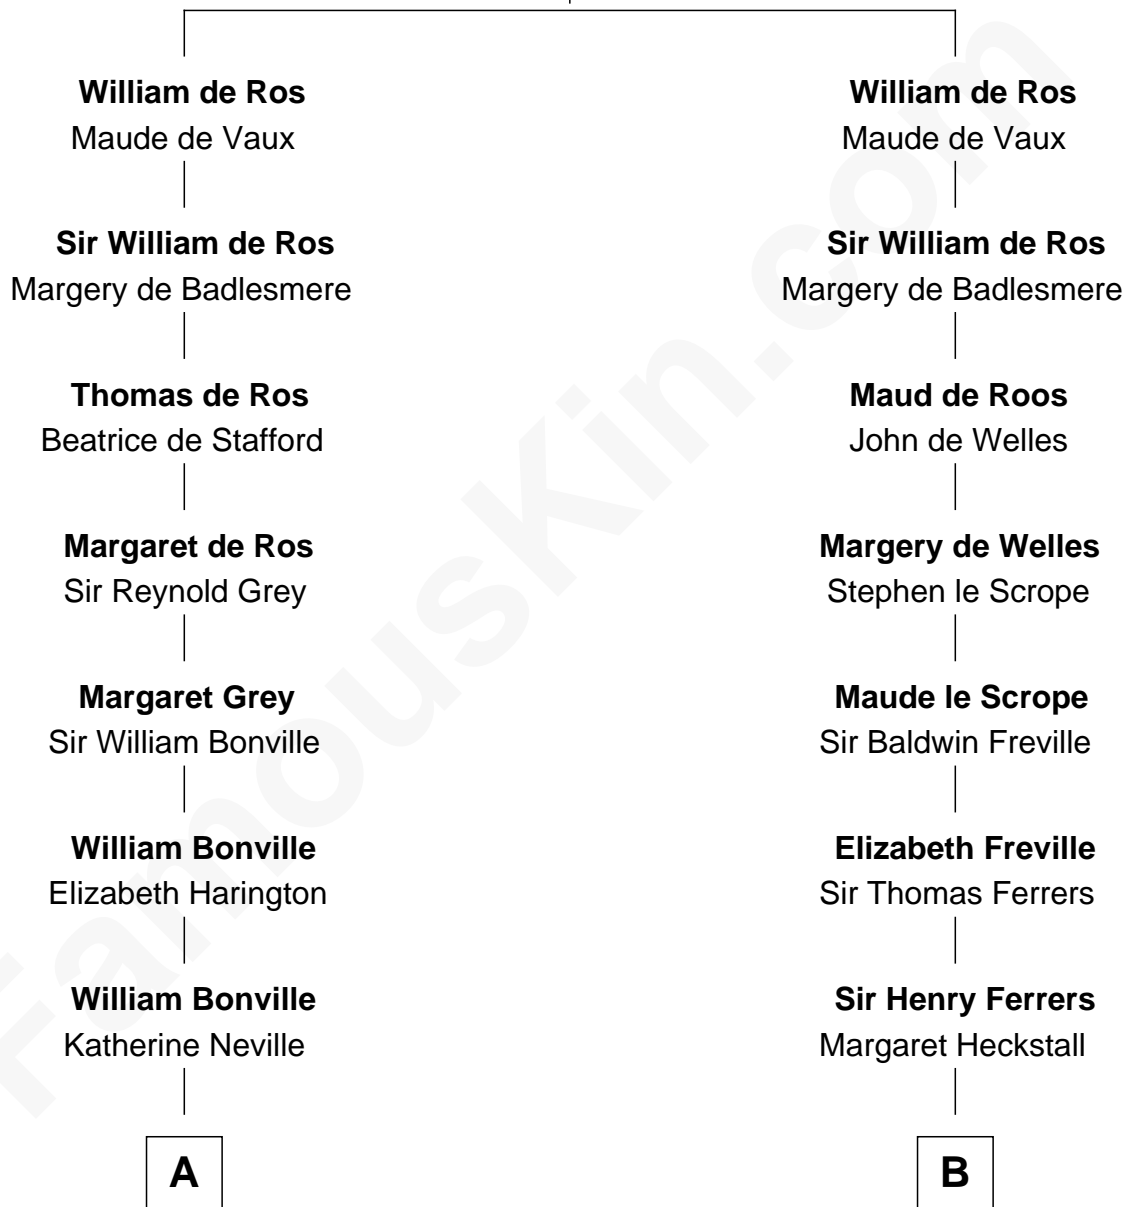

FamousKin.com

Relationship Chart of

Gov. Thomas Dudley

(1576 - 1653) Great Migration Immigrant 1630

11th cousin 7 times removed of

Joseph Wharton

Founder of the Wharton School of Business

Sir Robert de Ros

Isabel de Aubeney

C

Deborah Fisher

William Wharton

Joseph Wharton

Founder, Wharton School of Business

FamousKin.com