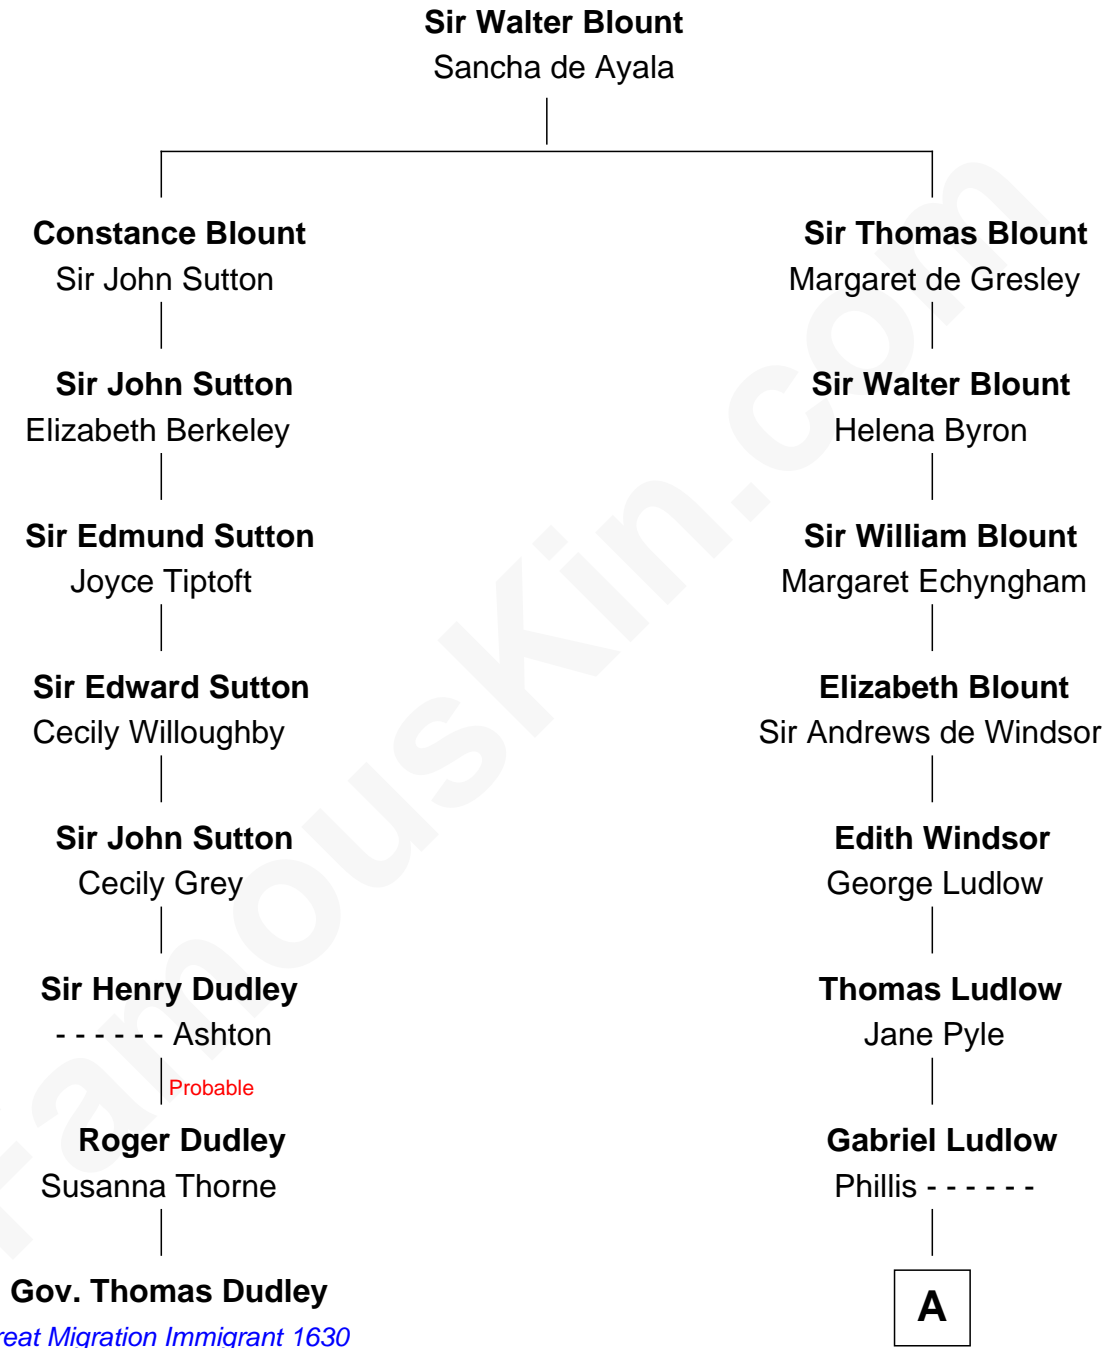

FamousKin.com

Relationship Chart of

Gov. Thomas Dudley

(1576 - 1653) Great Migration Immigrant 1630

7th cousin 3 times removed of

Benjamin Harrison V

Signer of the Declaration of Independence

A

—
Sarah Ludlow
Col. John Carter

—
Col. Robert Carter
Elizabeth Landon

—
Anne Carter
Benjamin Harrison

—
Benjamin Harrison V
Signer of Declaration of Independence