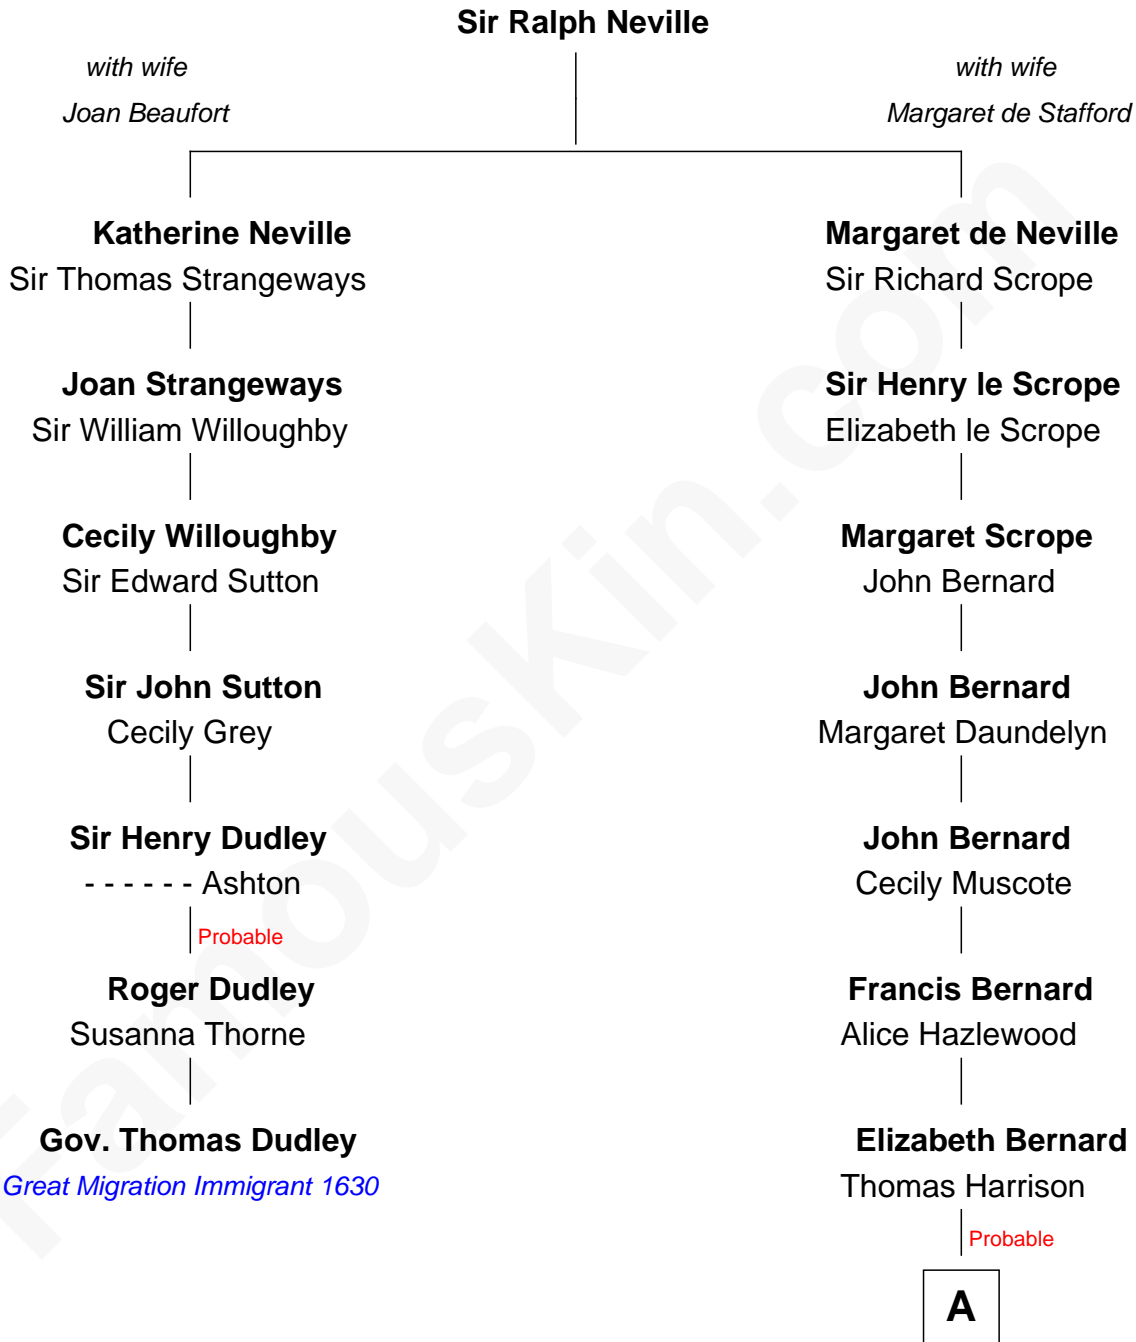

FamousKin.com

Relationship Chart of

Gov. Thomas Dudley

(1576 - 1653) Great Migration Immigrant 1630

6th cousin 5 times removed of

Benjamin Harrison V

Signer of the Declaration of Independence

A

|
Benjamin Harrison

Mary - - - - -

|
Benjamin Harrison

Hannah Churchill

|
Benjamin Harrison

Elizabeth Burwell

|
Benjamin Harrison

Anne Carter