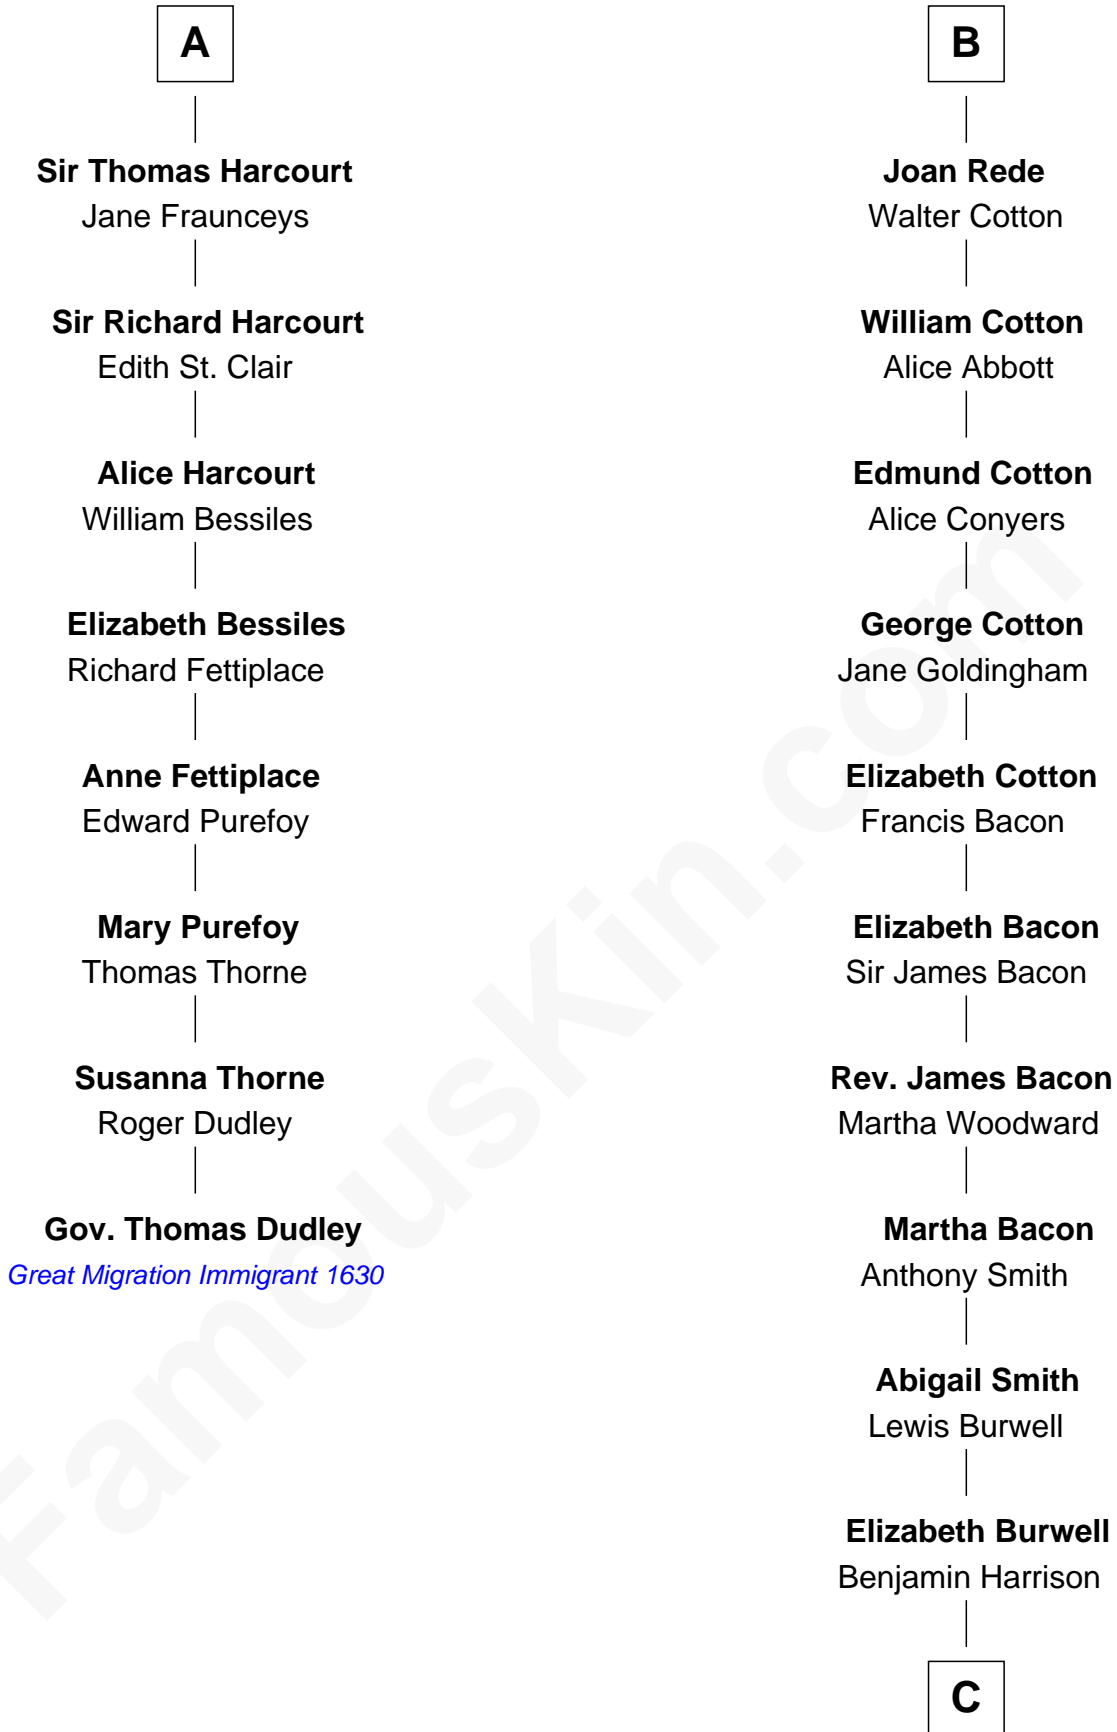

FamousKin.com

Relationship Chart of

Gov. Thomas Dudley

(1576 - 1653) Great Migration Immigrant 1630

14th cousin 4 times removed of

Benjamin Harrison V

Signer of the Declaration of Independence

C

Benjamin Harrison

Anne Carter

Benjamin Harrison V

Signer of Declaration of Independence

FamousKin.com