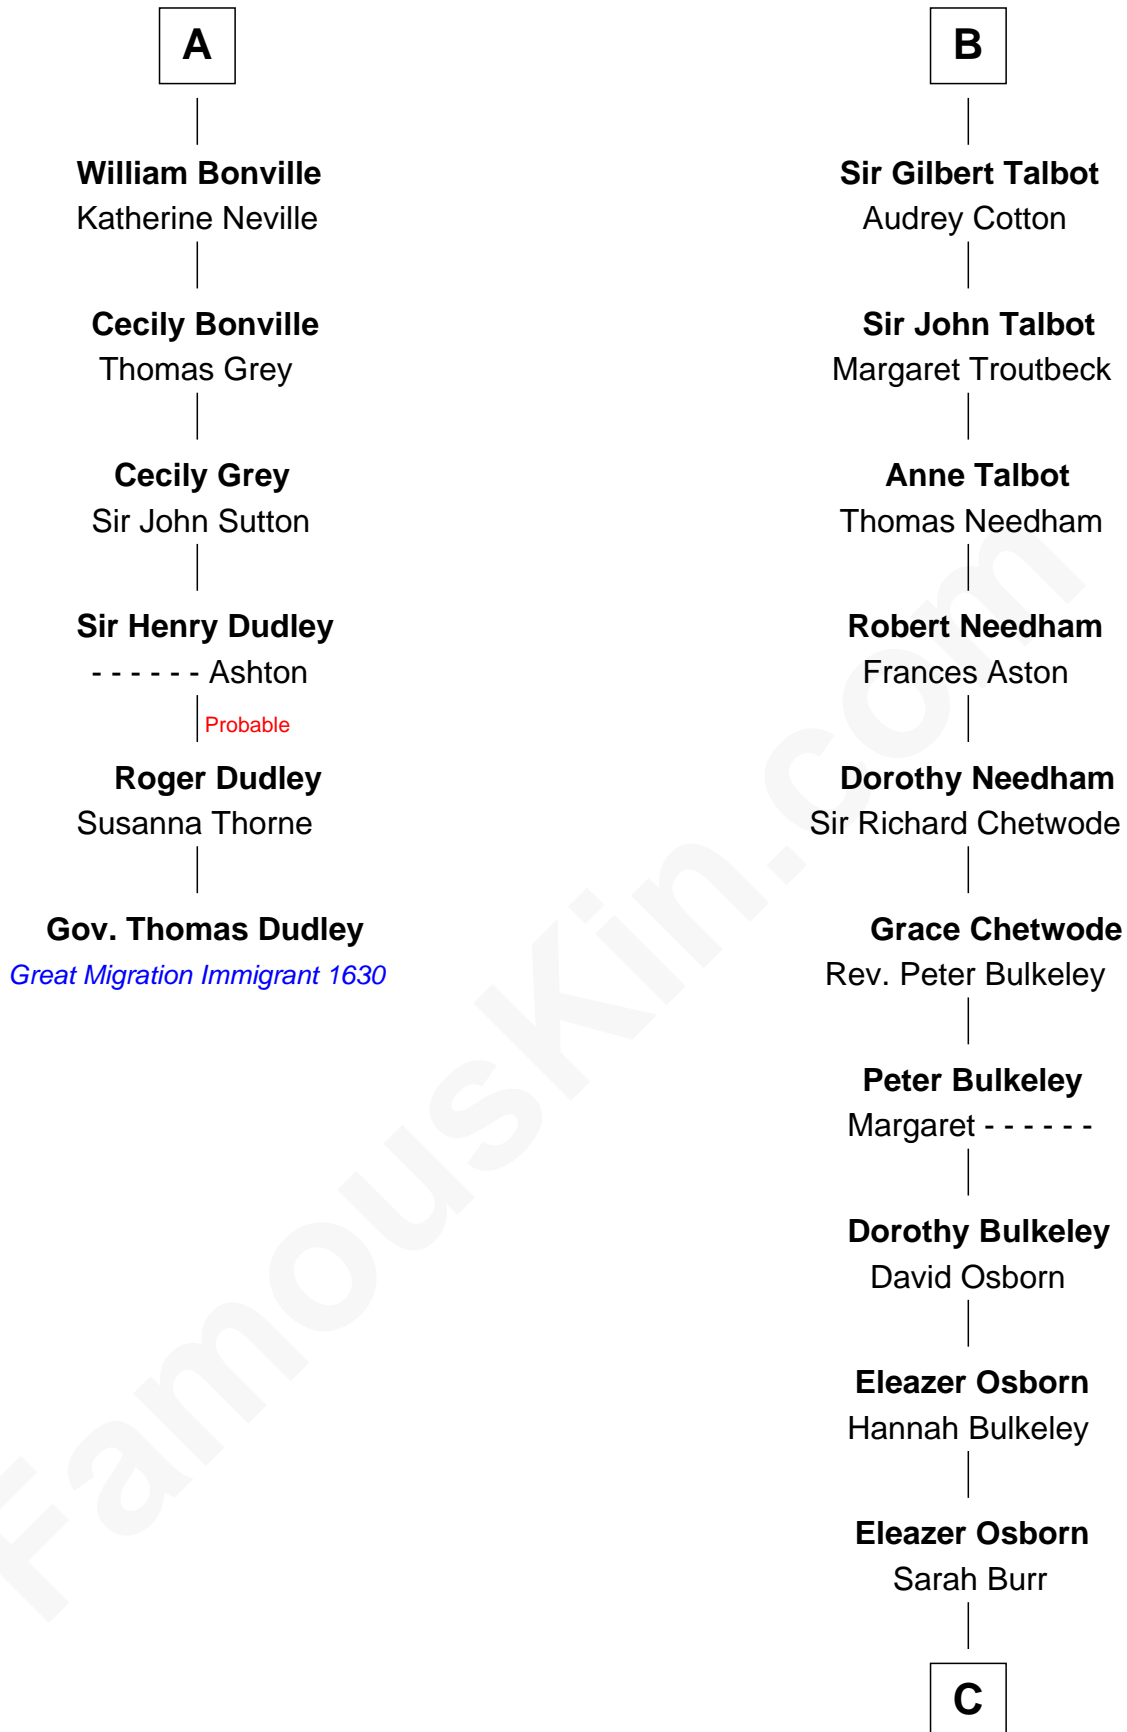

FamousKin.com

Relationship Chart of

Gov. Thomas Dudley

(1576 - 1653) Great Migration Immigrant 1630

12th cousin 7 times removed of

Jay Gould

American Railroad "Robber Baron"

Sir Humphrey de Bohun

Maud of Eu

C

—
Anna Osborn
Abraham Gould

—
John Burr Gould
Mary More

—
Jay Gould
"Robber Baron"

FamousKin.com