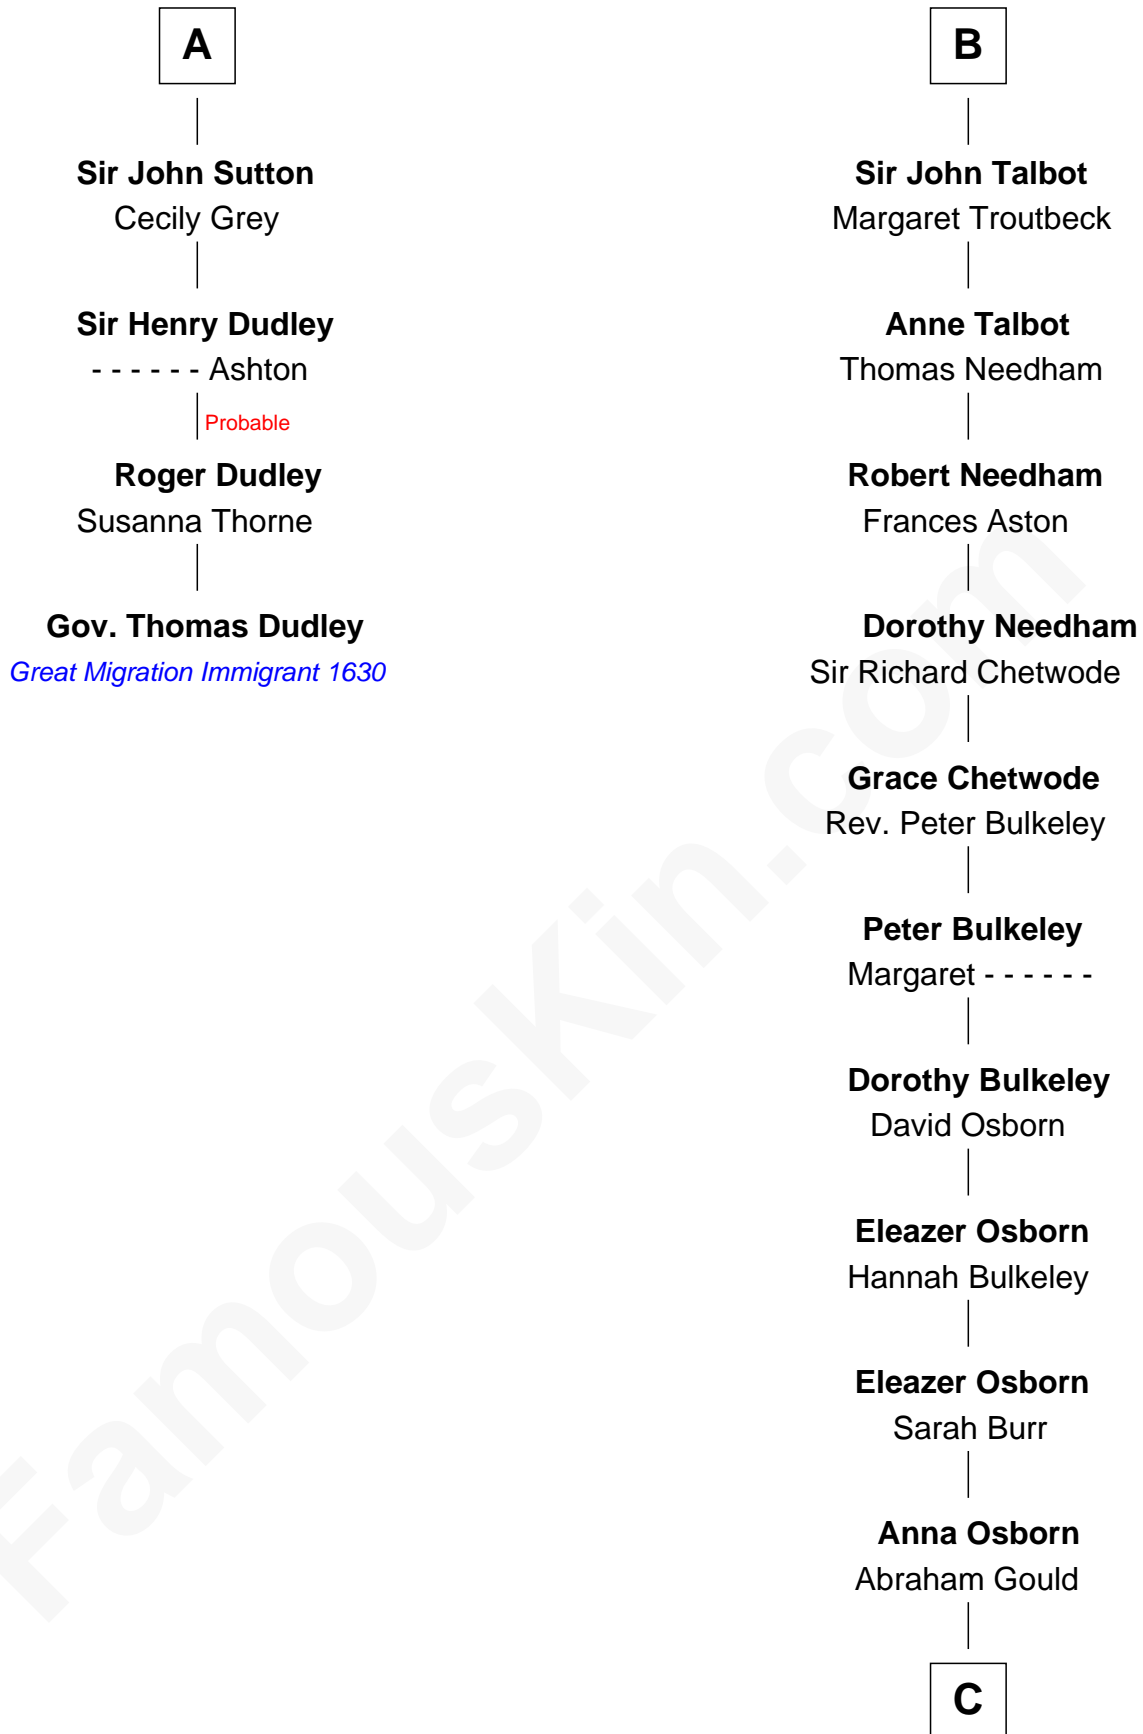

## Relationship Chart of

### Gov. Thomas Dudley

(1576 - 1653) Great Migration Immigrant 1630

10th cousin 8 times removed of

### Jay Gould

American Railroad "Robber Baron"

FamousKin.com