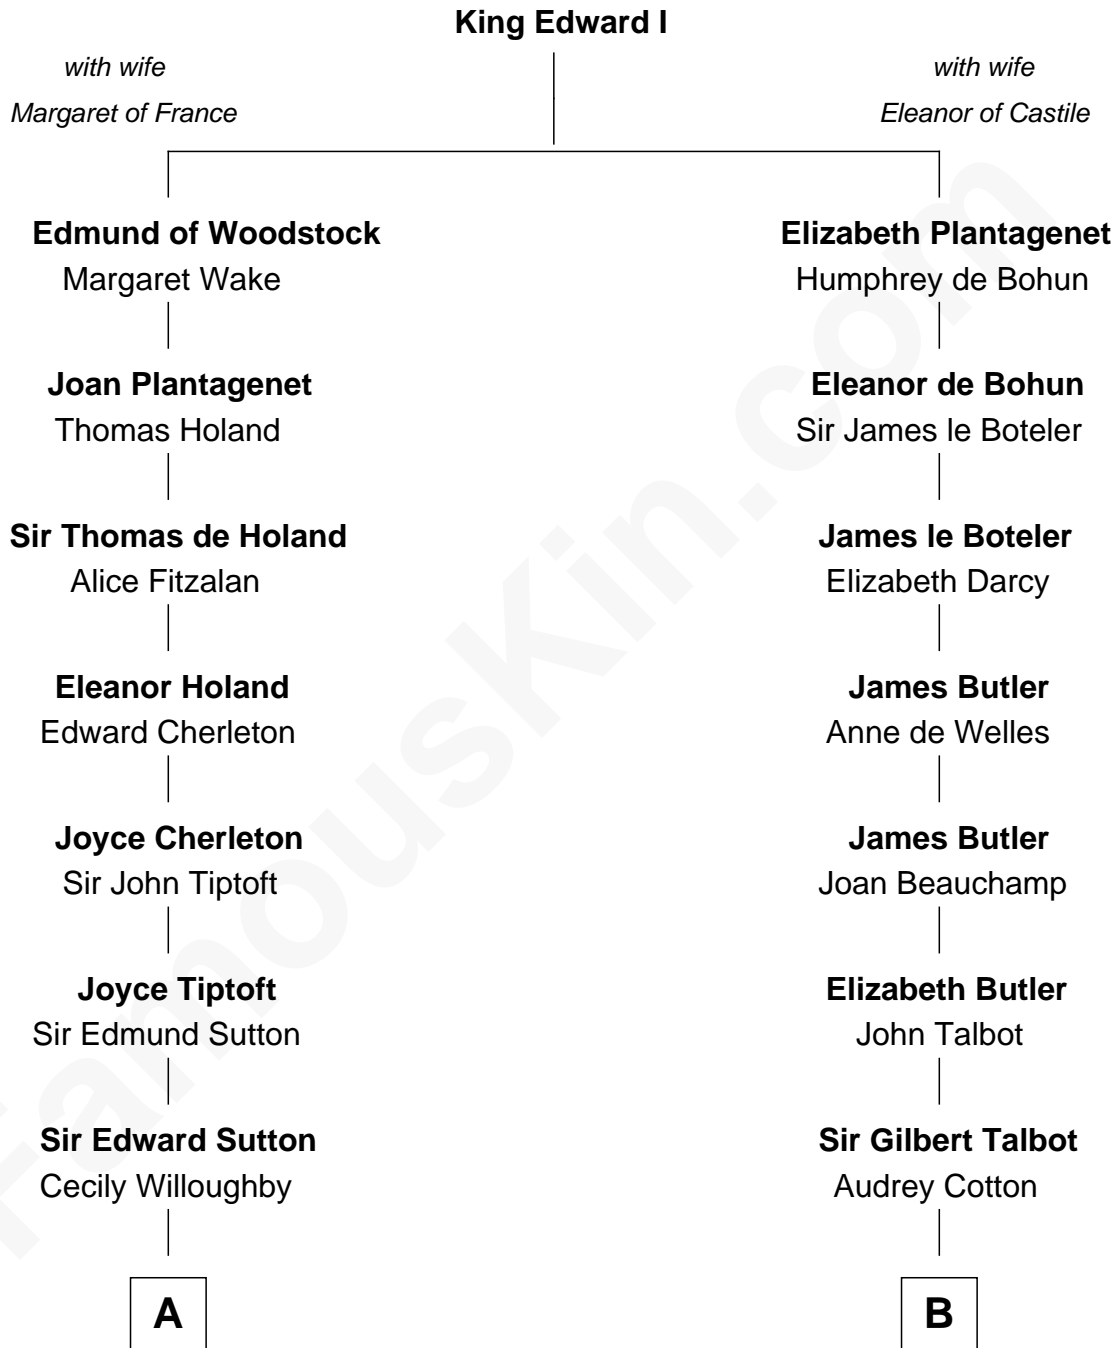

## Relationship Chart of

### Gov. Thomas Dudley

(1576 - 1653) Great Migration Immigrant 1630

10th cousin 8 times removed of

### Jay Gould

American Railroad "Robber Baron"

FamousKin.com