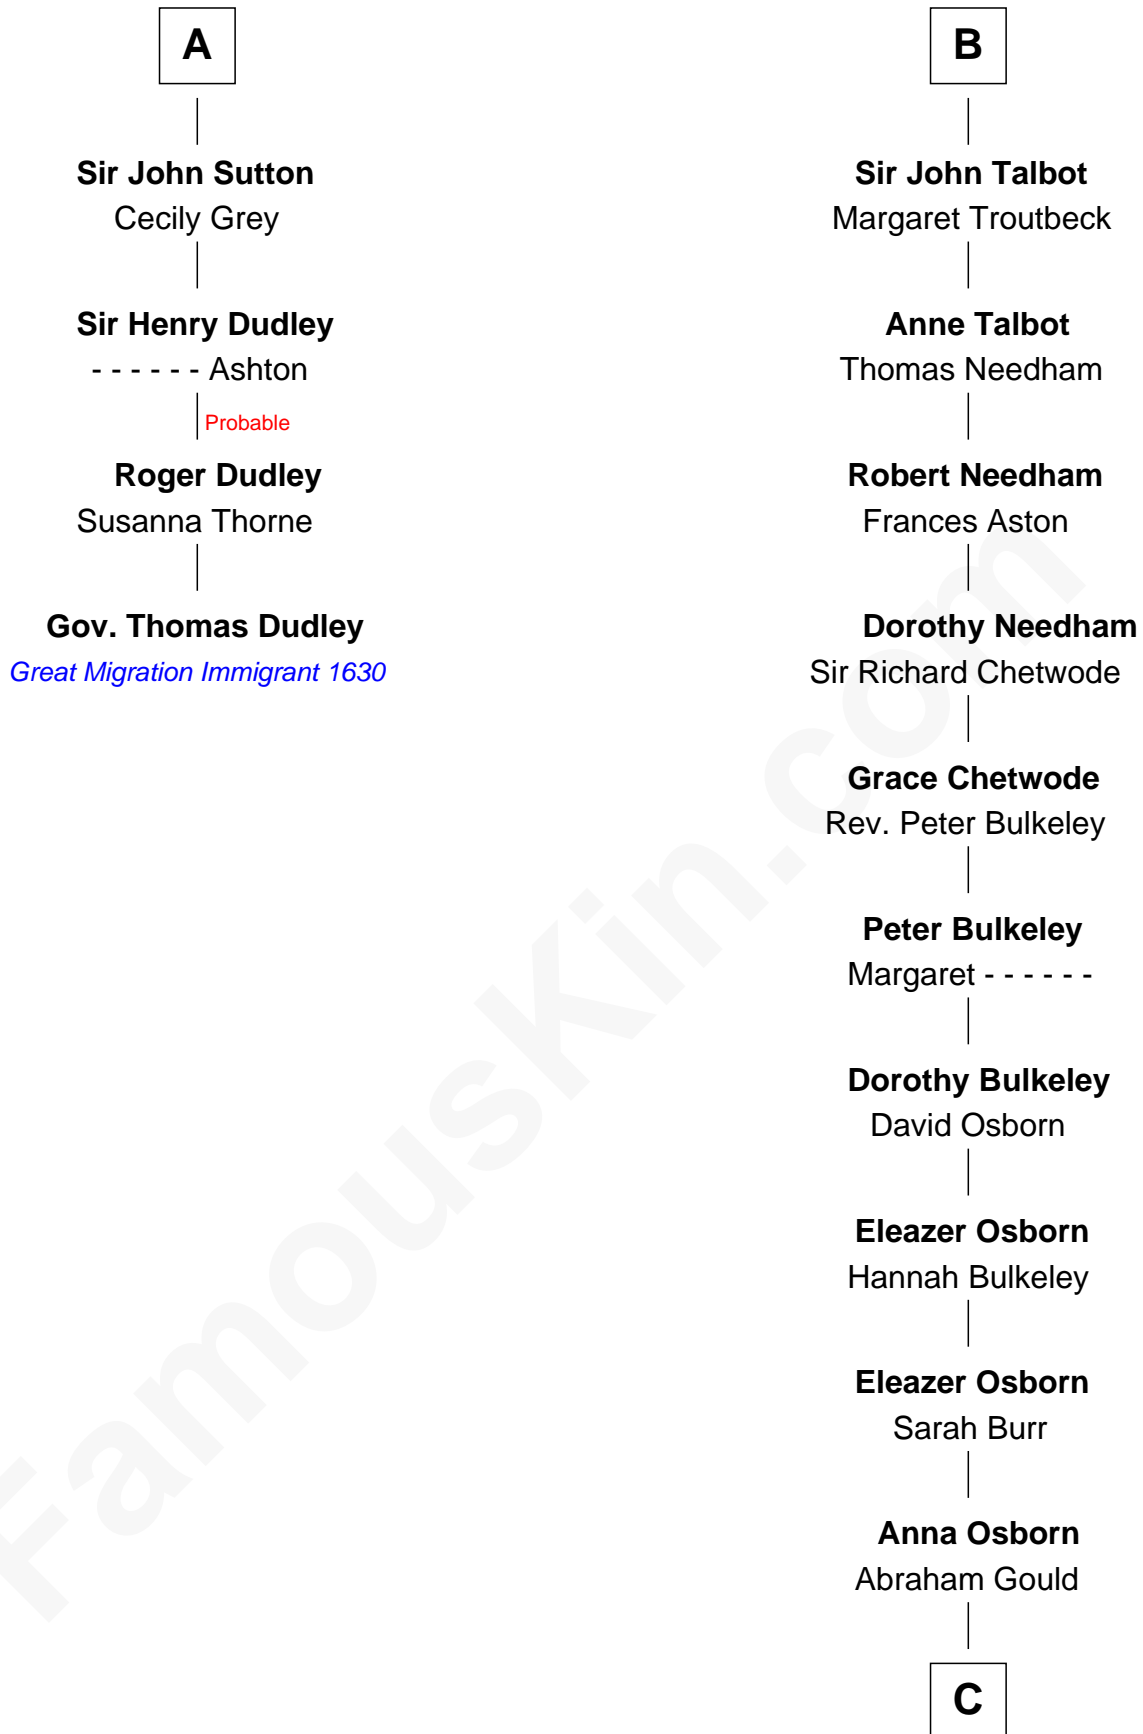

## Relationship Chart of

### Gov. Thomas Dudley

(1576 - 1653) Great Migration Immigrant 1630

10th cousin 8 times removed of

### Jay Gould

American Railroad "Robber Baron"

**C**

|  
**John Burr Gould**

Mary More

|  
**Jay Gould**

*"Robber Baron"*

FamousKin.com