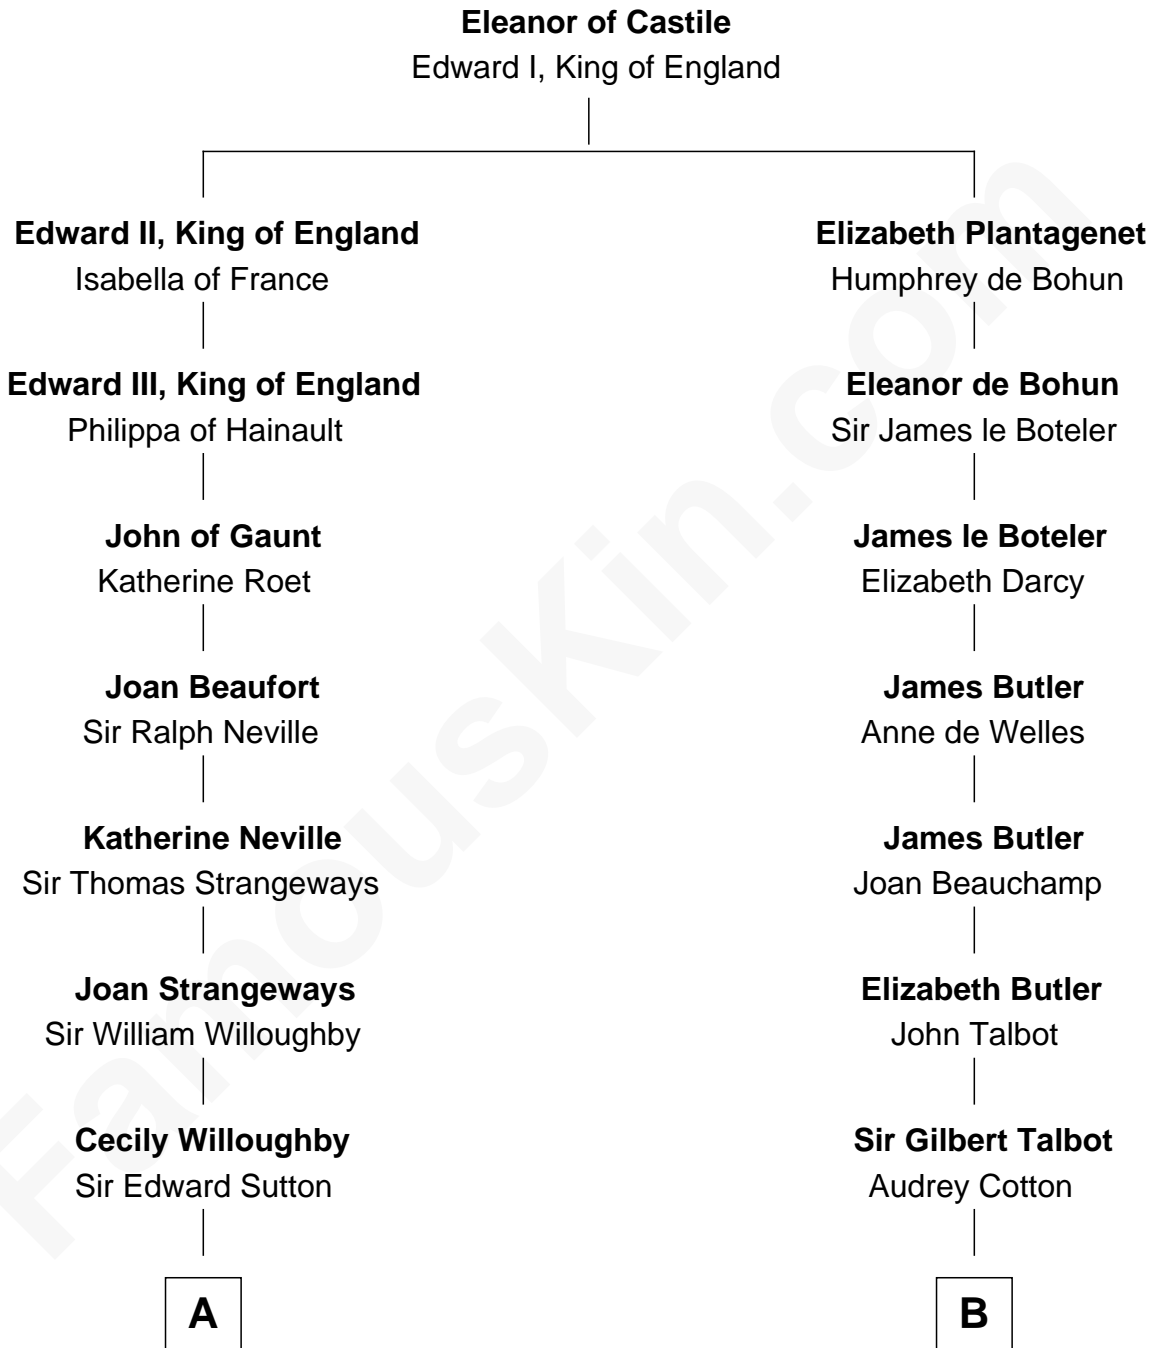

## Relationship Chart of

### Gov. Thomas Dudley

(1576 - 1653) Great Migration Immigrant 1630

10th cousin 8 times removed of

### Jay Gould

American Railroad "Robber Baron"

**C**

|  
**John Burr Gould**

Mary More

|  
**Jay Gould**

*"Robber Baron"*

FamousKin.com