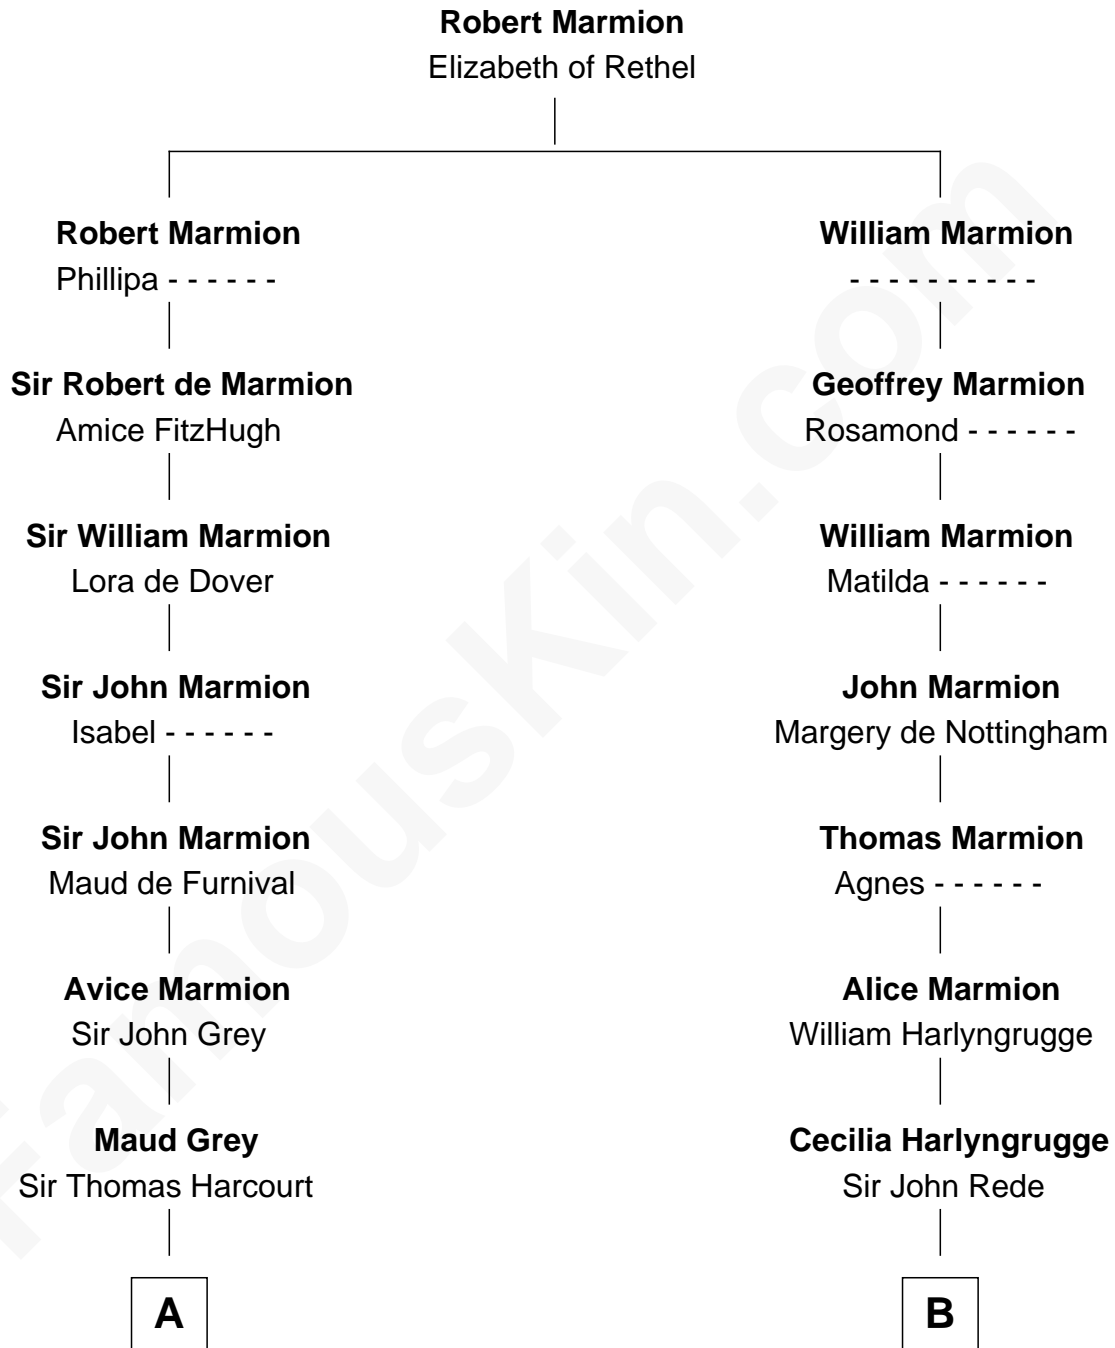

## Relationship Chart of

### Gov. Thomas Dudley

(1576 - 1653) Great Migration Immigrant 1630

14th cousin 7 times removed of

### Jay Gould

American Railroad "Robber Baron"

**C**

**Eleazer Osborn**  
Hannah Bulkeley

**Eleazer Osborn**  
Sarah Burr

**Anna Osborn**  
Abraham Gould

**John Burr Gould**  
Mary More

**Jay Gould**  
*"Robber Baron"*