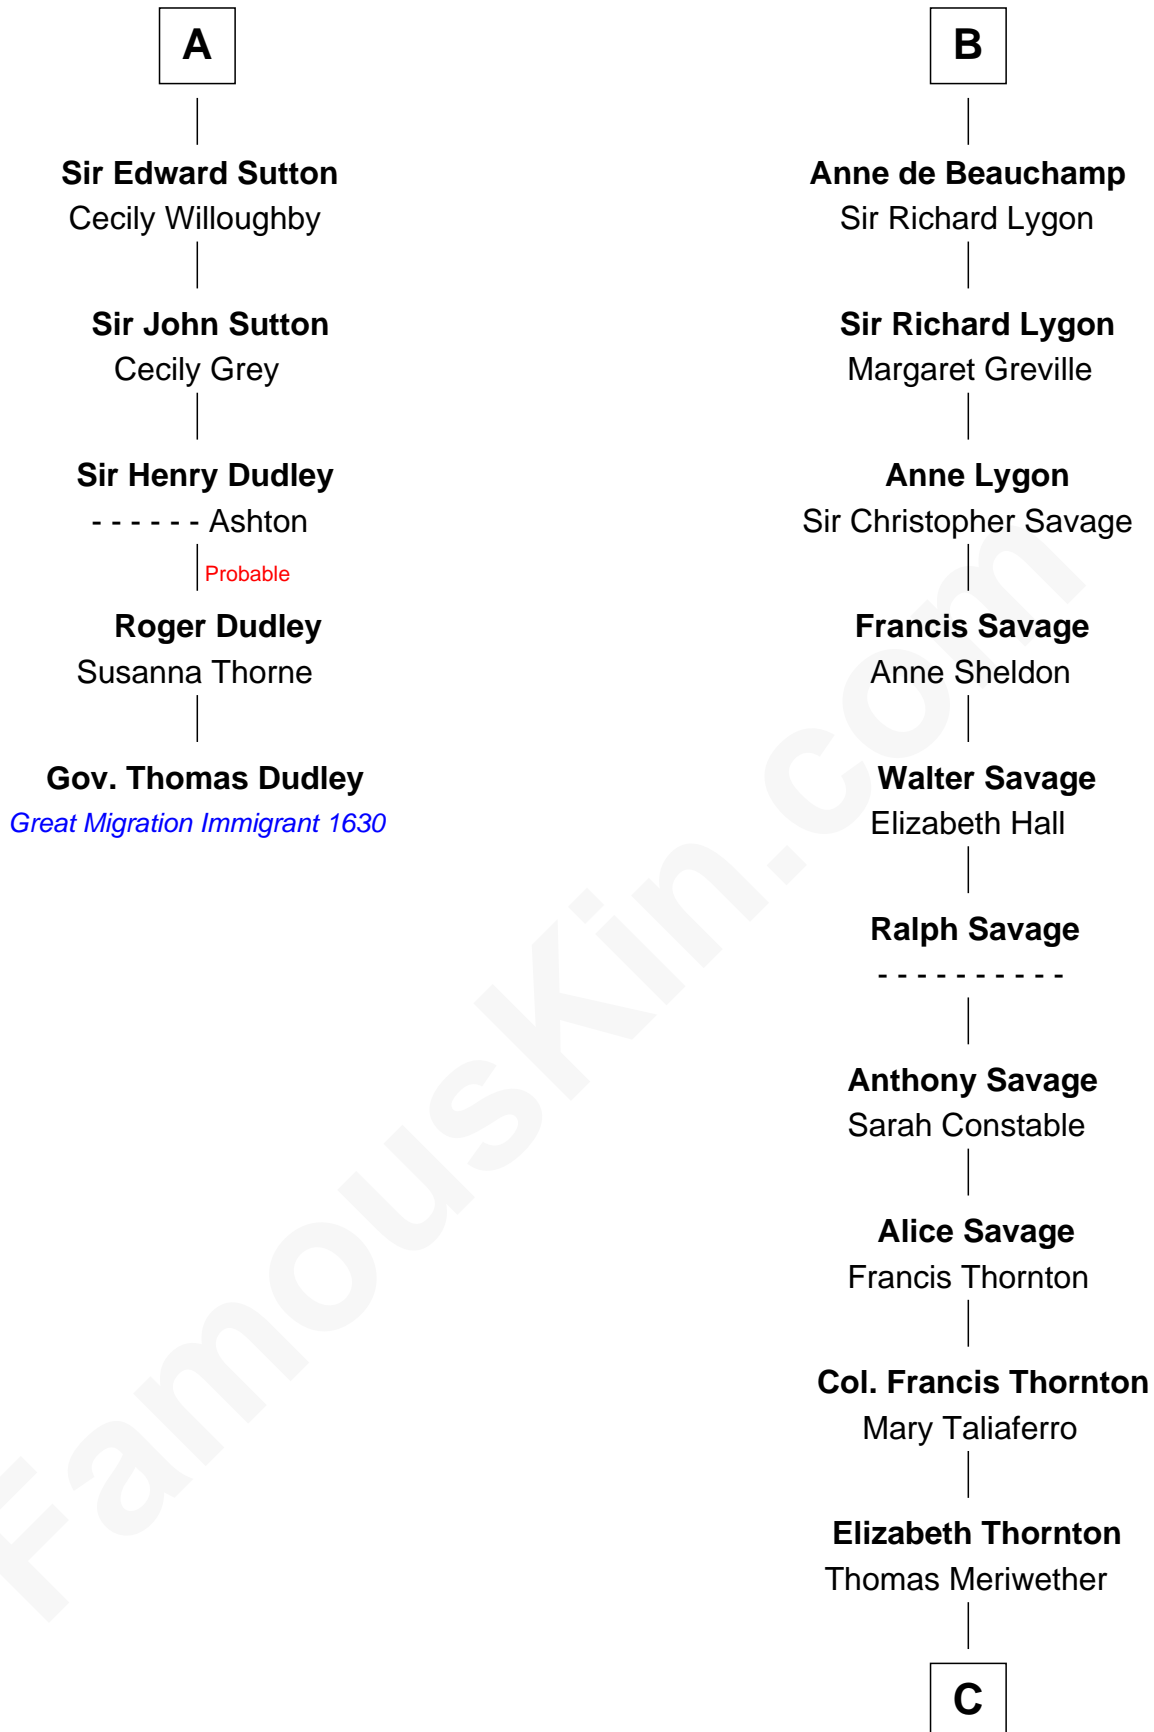

### Gov. Thomas Dudley

(1576 - 1653) Great Migration Immigrant 1630

11th cousin 7 times removed of

**Meriwether Lewis**

*Lewis and Clark Expedition*

**Sir Hugh le Despencer**

Isabella de Beauchamp

**Sir Philip le Despencer**

**Sir Edward le Despencer**

Anne de Ferrers

**Edward Despencer**

Elizabeth Burghersh

**Margaret Despencer**

Robert de Ferrers

**Sir Edmund Ferrers**

Ellen Roche

**Margaret Ferrers**

John de Beauchamp

**Sir Richard de Beauchamp**

Elizabeth Stafford

**B**

**C**

—  
**Lucy Meriwether**

William Lewis

—  
**Meriwether Lewis**

*Lewis and Clark Expedition*

FamousKin.com