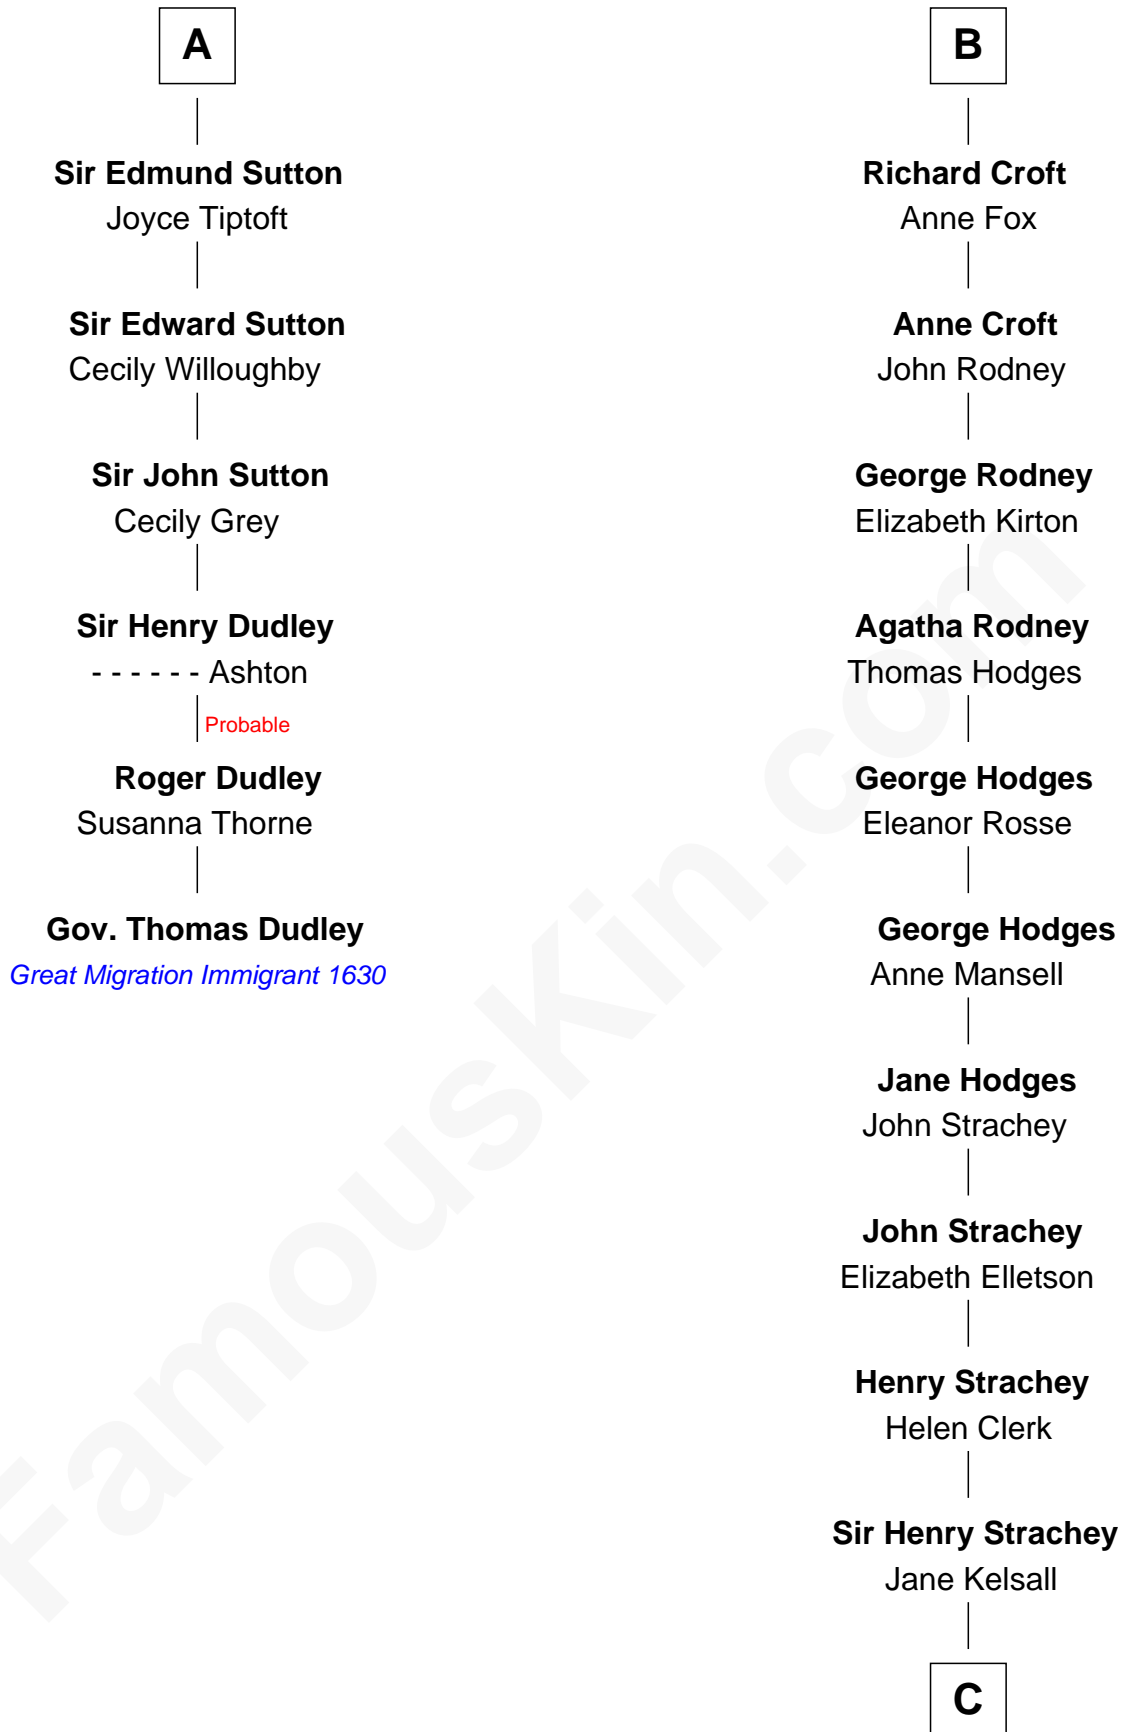

FamousKin.com

Relationship Chart of

Gov. Thomas Dudley

(1576 - 1653) Great Migration Immigrant 1630

12th cousin 7 times removed of

Lytton Strachey

Author and Co-Founder of Bloomsbury Group

Sir Roger de Somery

Sir John Sutton
Constance Blount

Sir John Sutton
Elizabeth Berkeley

Joan de Somery
John IV le Strange

John V le Strange
Maud de Walton

Elizabeth le Strange
Gruffydd ap Madog

Gruffydd Fychan ap Gruffydd
Elen ferch Thomas ap Llewelyn

Owen Glendower
Margaret Hanmer

Janet ferch Owain
Sir John de Croft

William de Croft
Margaret Walwyn

A

B

C

Edward Strachey

Julia Woodburn Kirkpatrick