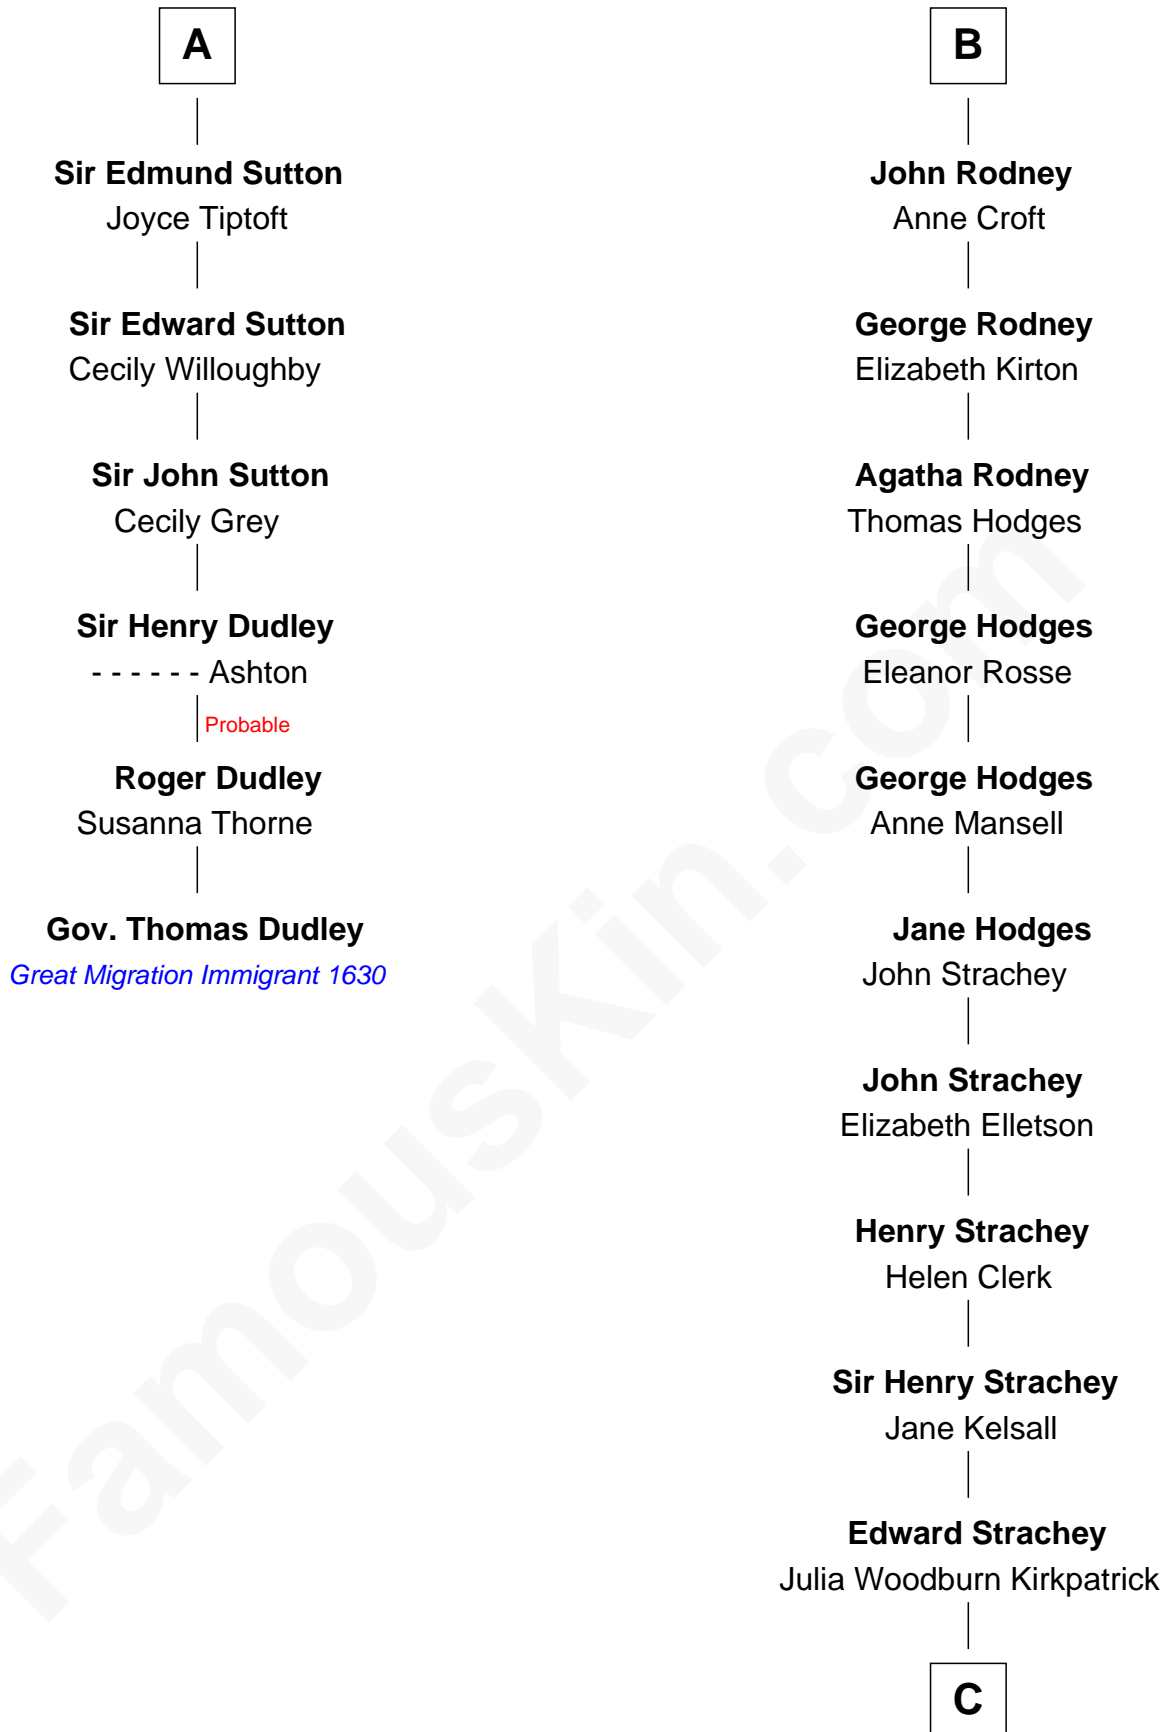

FamousKin.com

Relationship Chart of

Gov. Thomas Dudley

(1576 - 1653) Great Migration Immigrant 1630

12th cousin 6 times removed of

Lytton Strachey

Author and Co-Founder of Bloomsbury Group

Sir Hugh le Despencer

Eleanor le Despencer

Sir Hugh de Courtenay

Sir Hugh de Courtenay

Agnes de St. John

Sir Thomas de Courtenay

Muriel de Moels

Margaret Courtenay

Thomas Peverell

Katherine Peverell

Sir Walter Hungerford

Margaret Hungerford

Sir Walter Rodney

Thomas Rodney

Isabel - - - - -

B

C