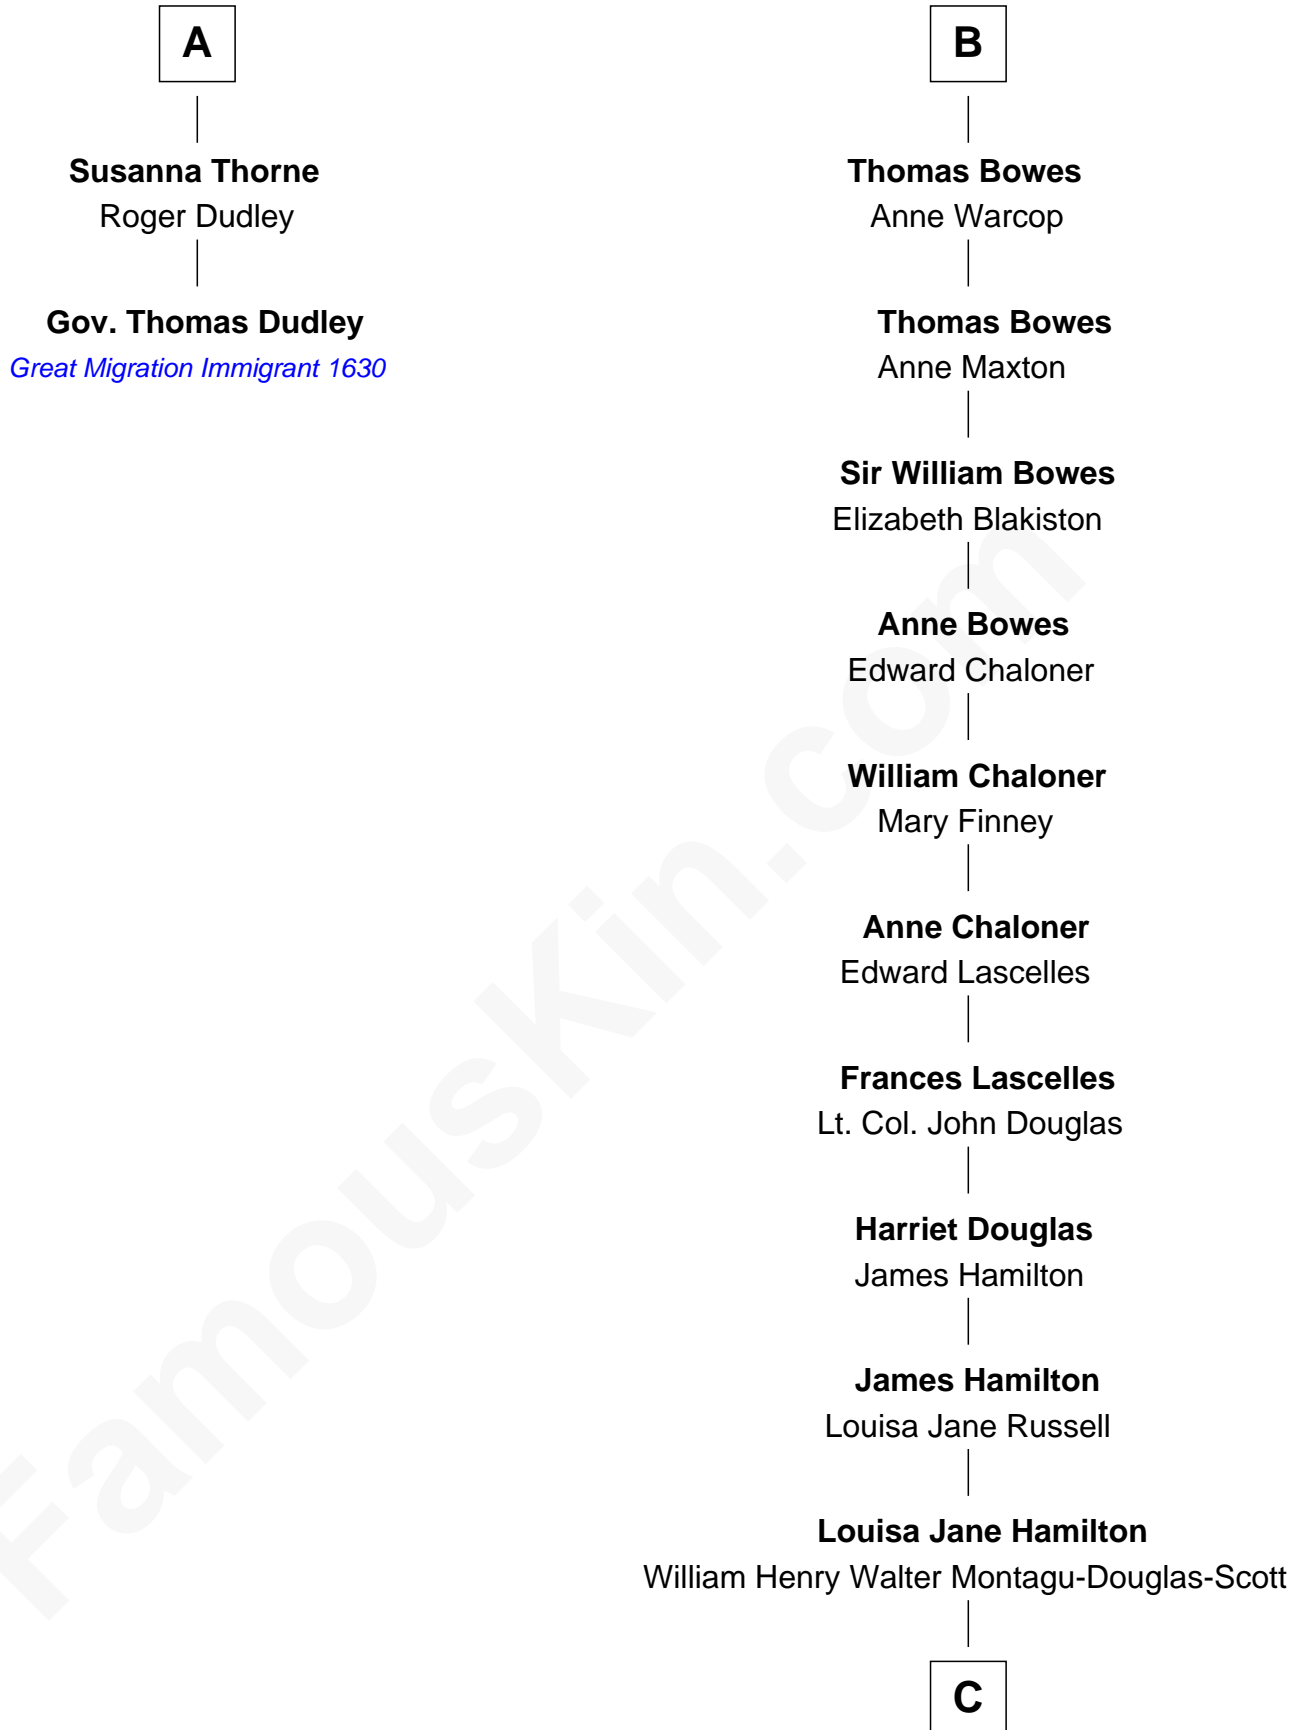

FamousKin.com

Relationship Chart of

Gov. Thomas Dudley

(1576 - 1653) Great Migration Immigrant 1630

8th cousin 12 times removed of

Sarah Ferguson
Duchess of York

Sir John Grey
Avice Marmion

C

Herbert Andrew Montagu-Douglas-Scott

Marie Josephine Edwards

Marian Louisa Montagu-Douglas-Scott

Andrew Henry Ferguson

Ronald Ivor Ferguson

Susan Mary Wright

Sarah Ferguson

Duchess of York