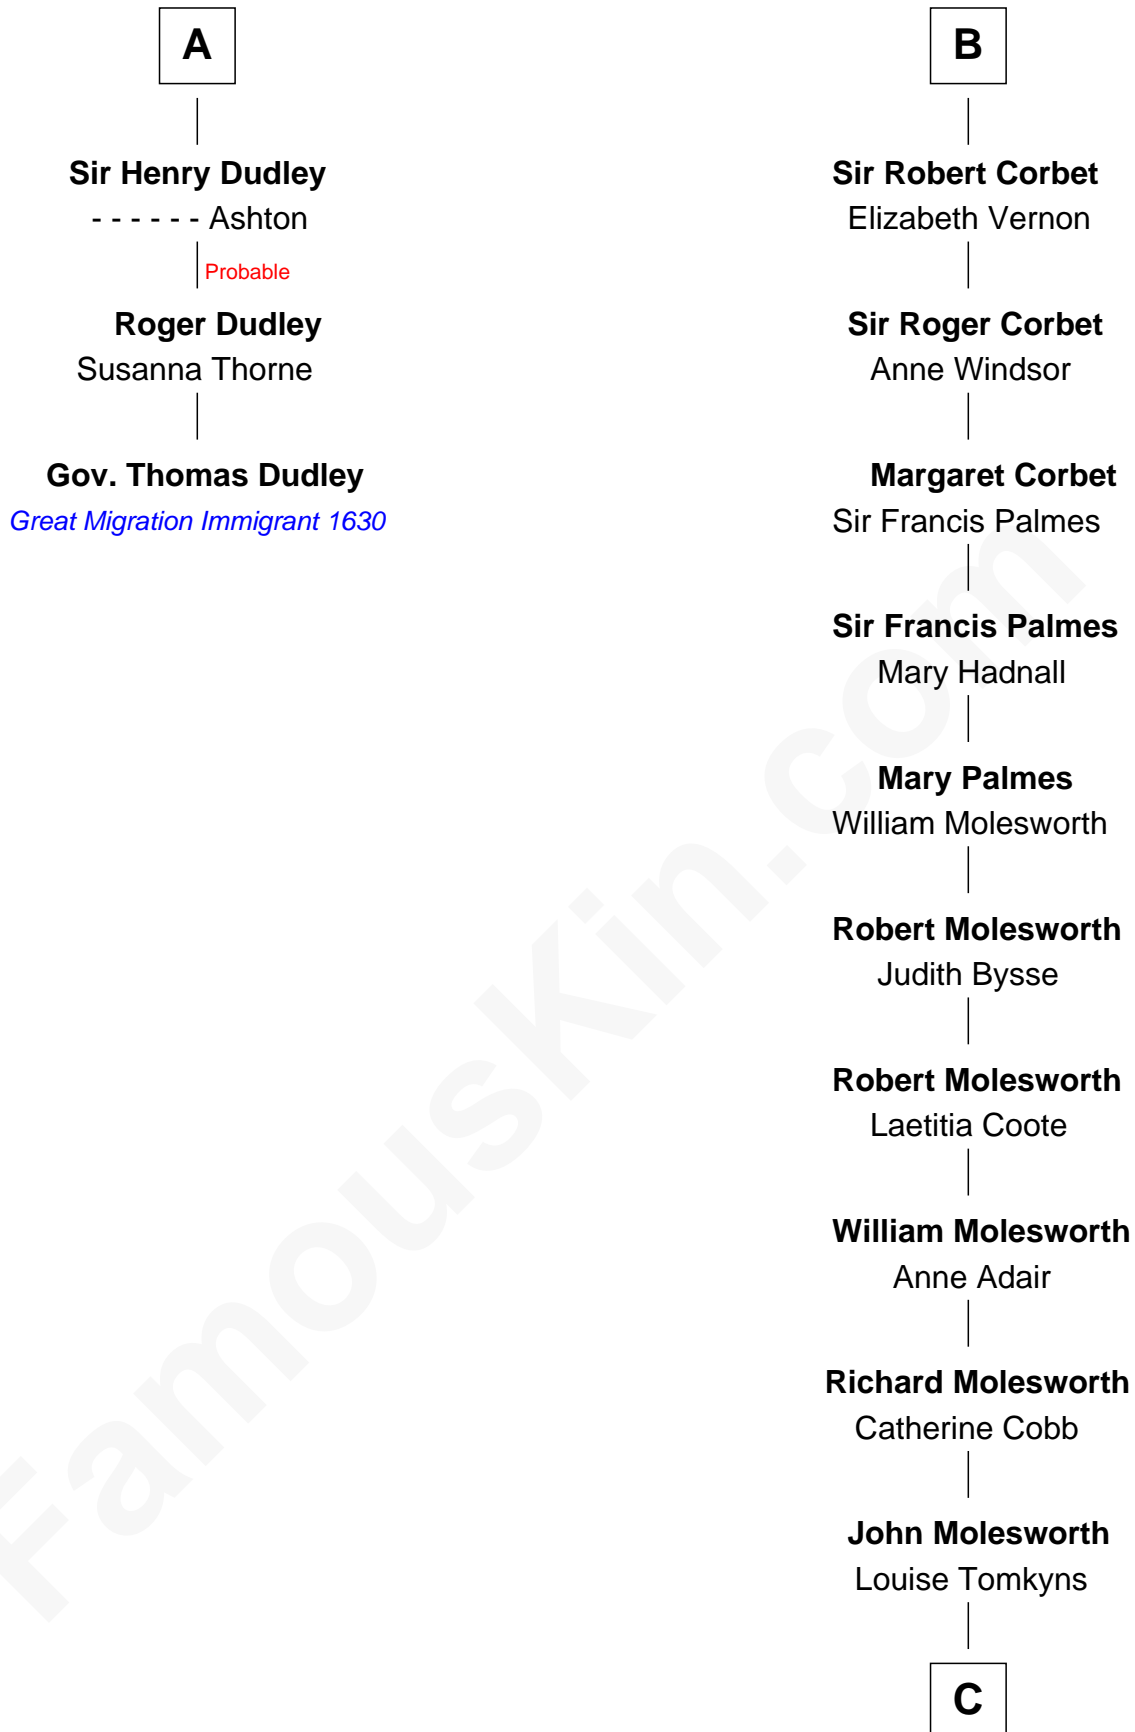

FamousKin.com

Relationship Chart of

Gov. Thomas Dudley

(1576 - 1653) Great Migration Immigrant 1630

9th cousin 10 times removed of

Olivia De Havilland

Movie Actress

C

Margaret Letitia Molesworth
Charles Richard De Havilland

Walter Augustus De Havilland
Lillian Augusta Ruse

Olivia De Havilland
Movie Actress

FamousKin.com