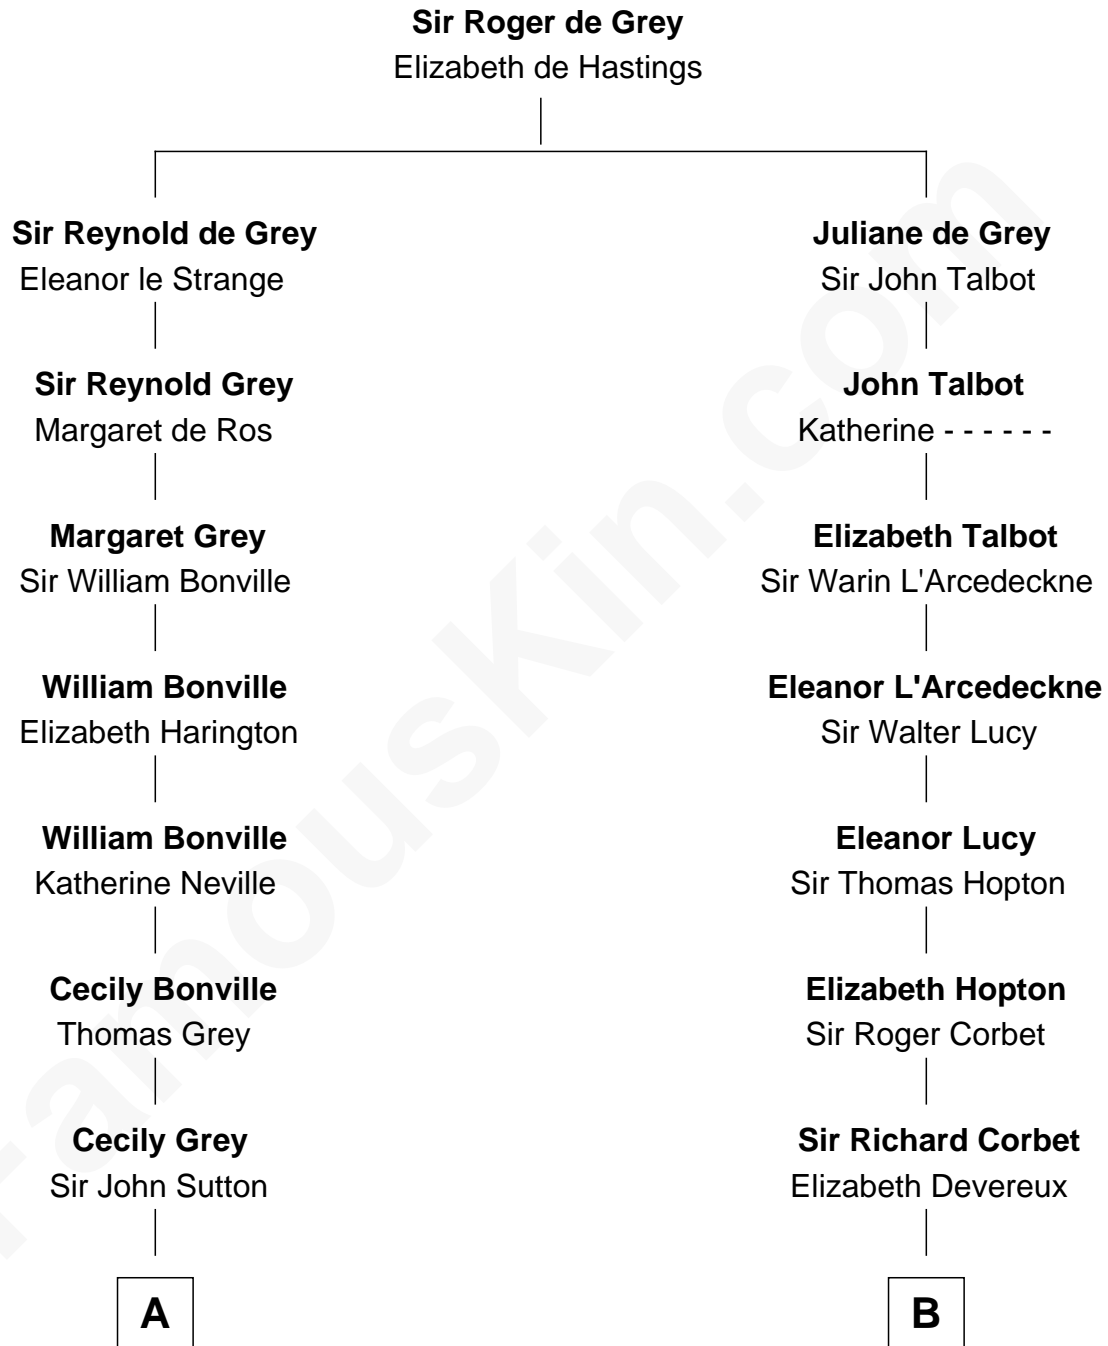

FamousKin.com

Relationship Chart of

Gov. Thomas Dudley

(1576 - 1653) Great Migration Immigrant 1630

9th cousin 10 times removed of

Olivia De Havilland

Movie Actress

C

Margaret Letitia Molesworth
Charles Richard De Havilland

Walter Augustus De Havilland
Lillian Augusta Ruse

Olivia De Havilland
Movie Actress

FamousKin.com