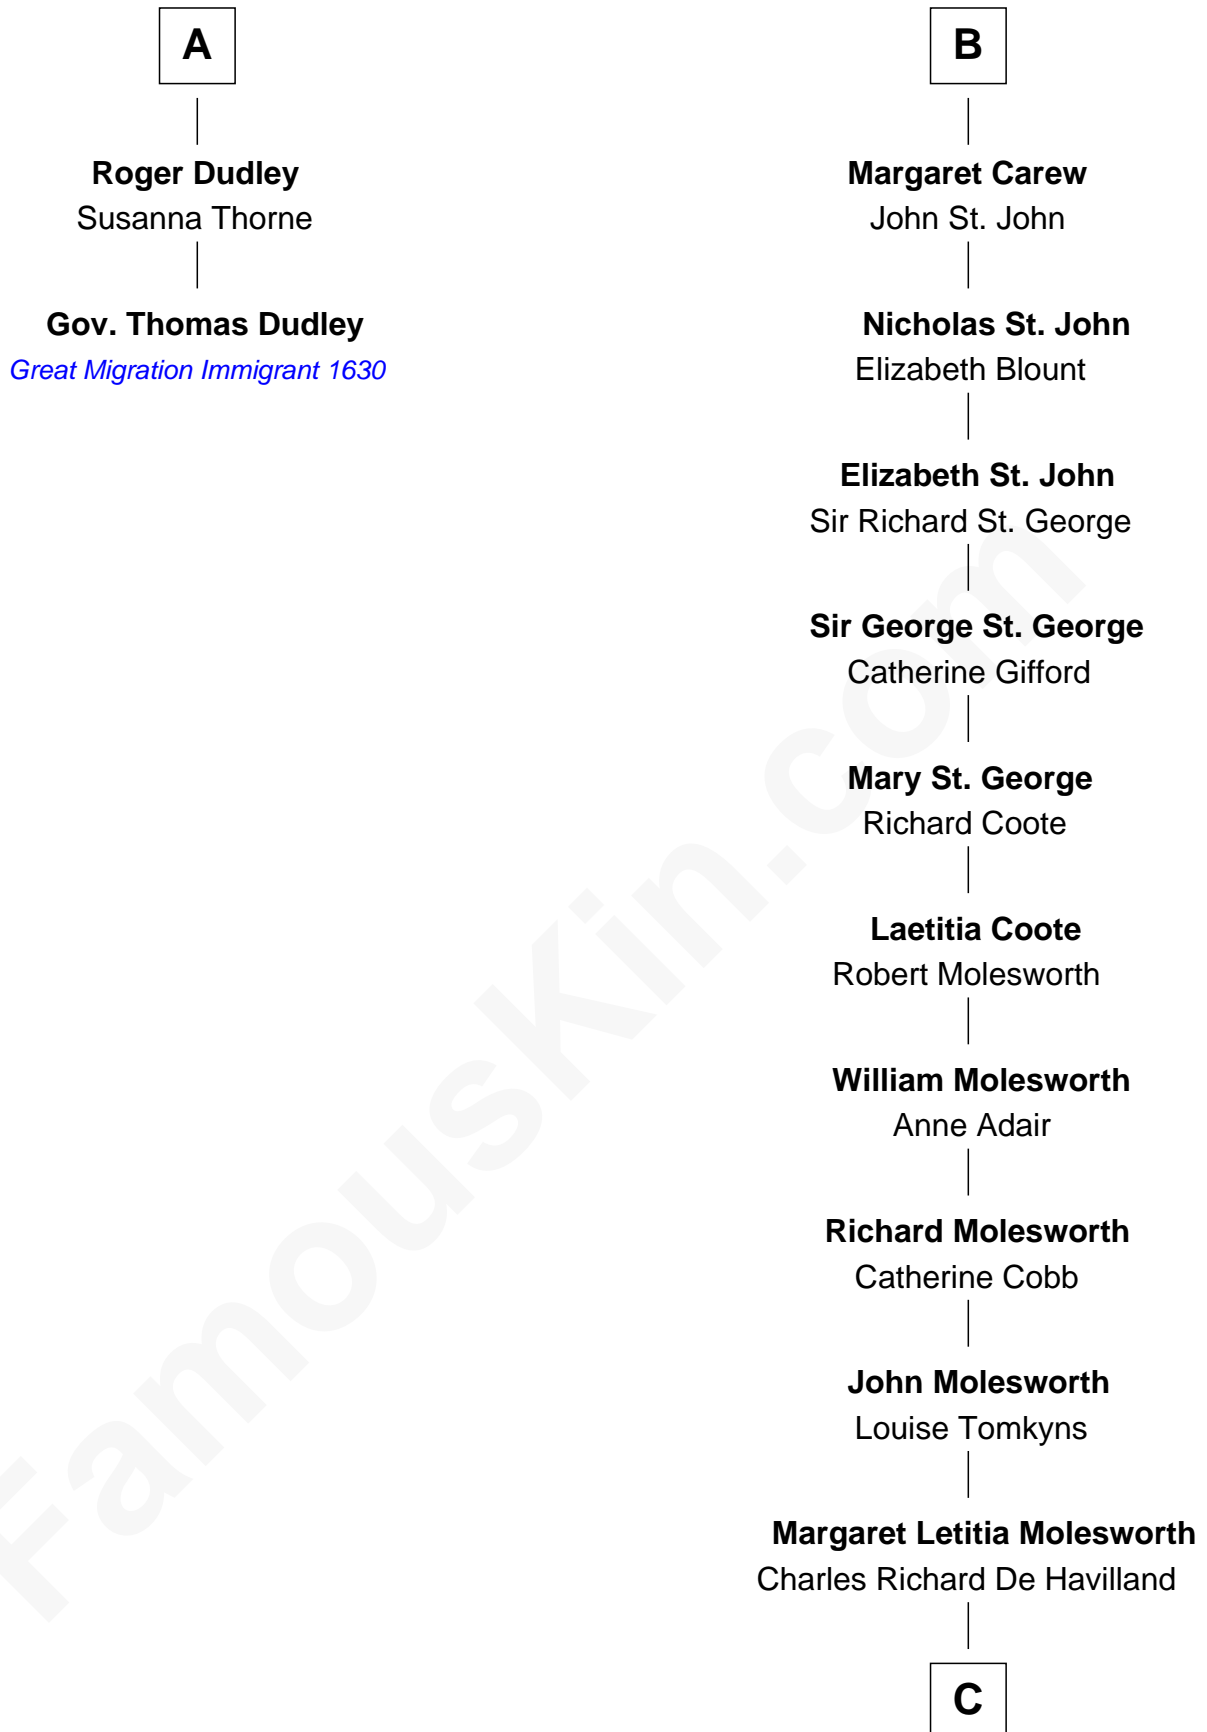

FamousKin.com

Relationship Chart of

Gov. Thomas Dudley

(1576 - 1653) Great Migration Immigrant 1630

8th cousin 10 times removed of

Olivia De Havilland

Movie Actress

C

Walter Augustus De Havilland

Lillian Augusta Ruse

Olivia De Havilland

Movie Actress

FamousKin.com