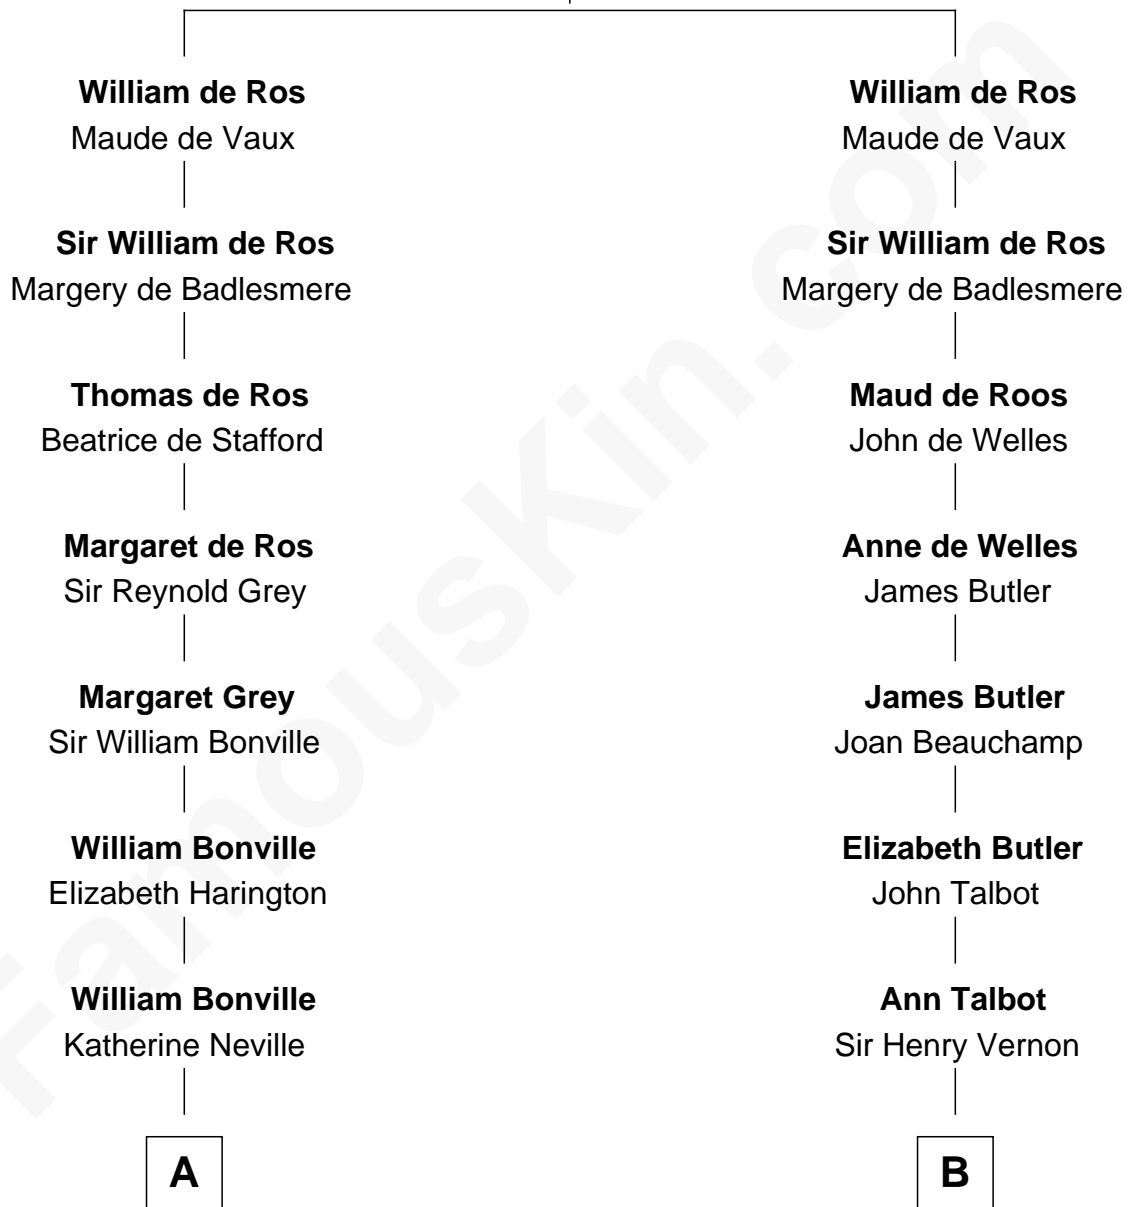

FamousKin.com

Relationship Chart of

Gov. Thomas Dudley

(1576 - 1653) Great Migration Immigrant 1630

11th cousin 8 times removed of

Olivia De Havilland

Movie Actress

Sir Robert de Ros

Isabel de Aubeney

C

Margaret Letitia Molesworth
Charles Richard De Havilland

Walter Augustus De Havilland
Lillian Augusta Ruse

Olivia De Havilland
Movie Actress

FamousKin.com