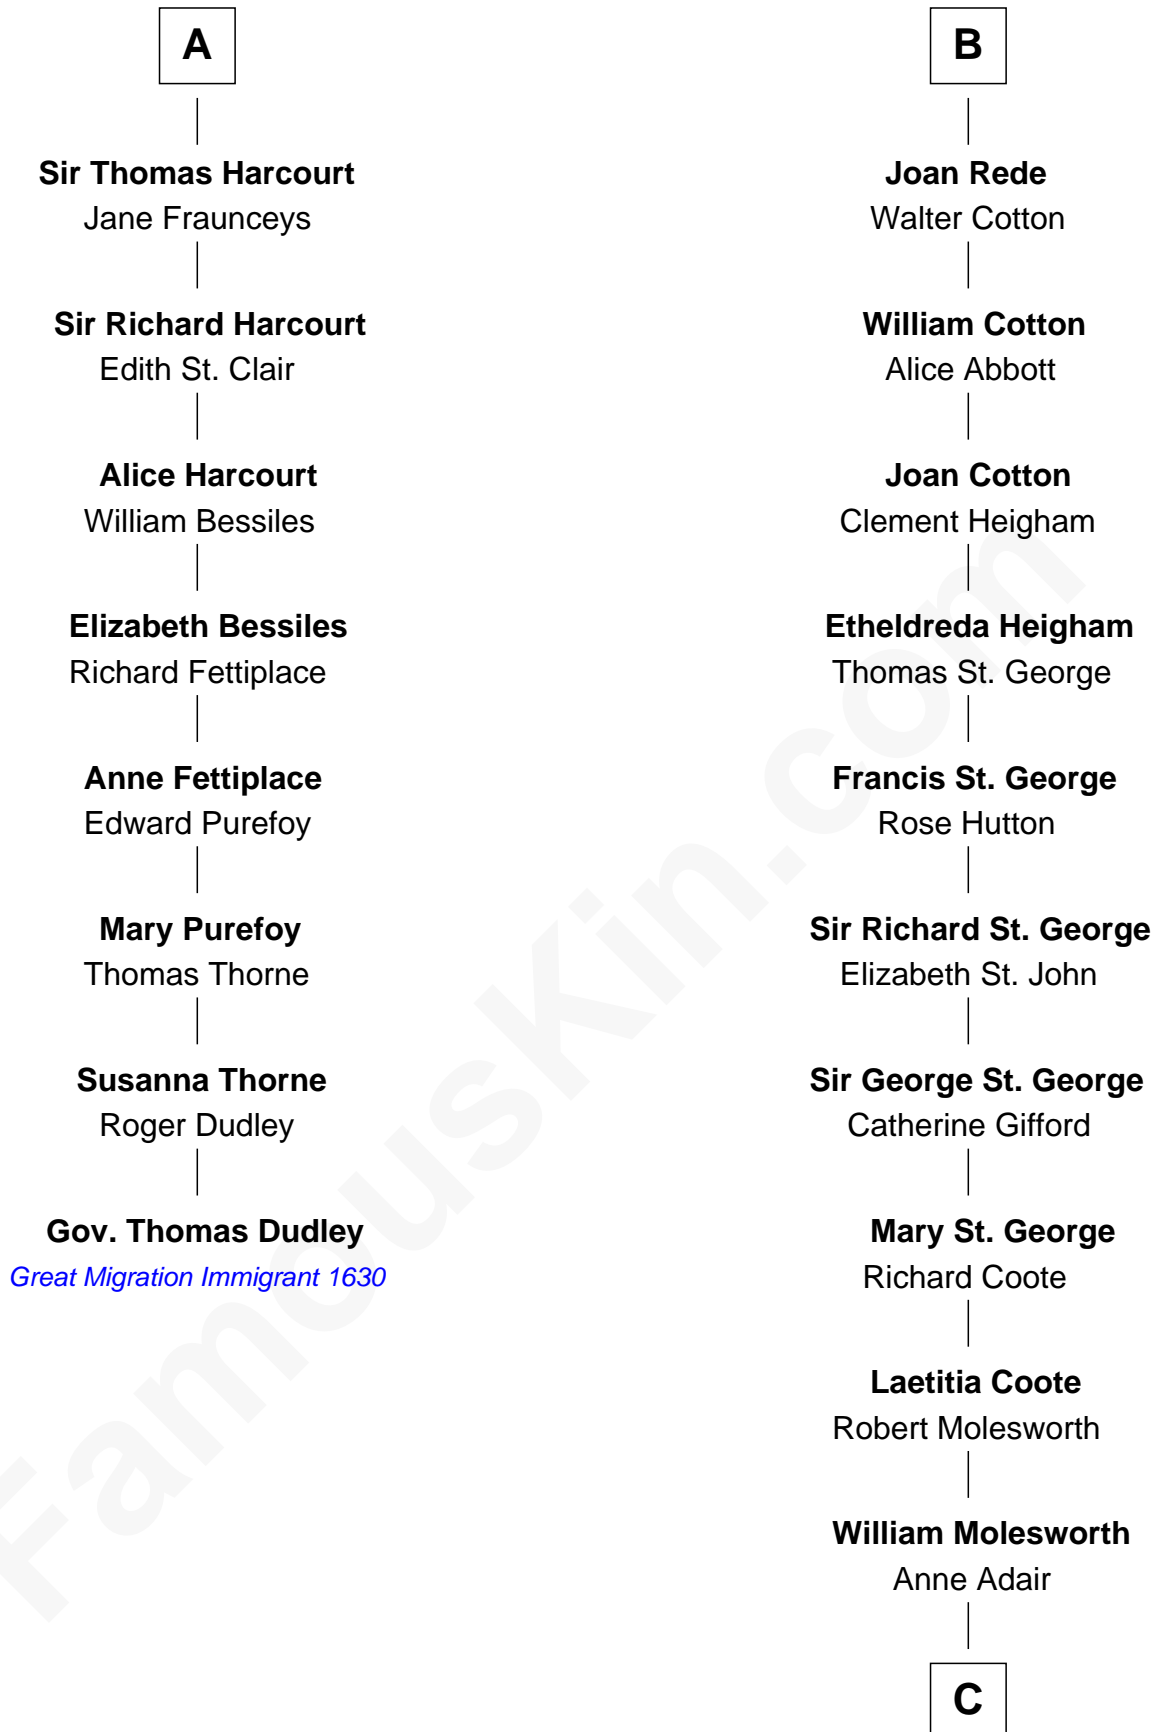

FamousKin.com

Relationship Chart of

Gov. Thomas Dudley

(1576 - 1653) Great Migration Immigrant 1630

14th cousin 7 times removed of

Olivia De Havilland

Movie Actress

C

Richard Molesworth

Catherine Cobb

John Molesworth

Louise Tomkyns

Margaret Letitia Molesworth

Charles Richard De Havilland

Walter Augustus De Havilland

Lillian Augusta Ruse