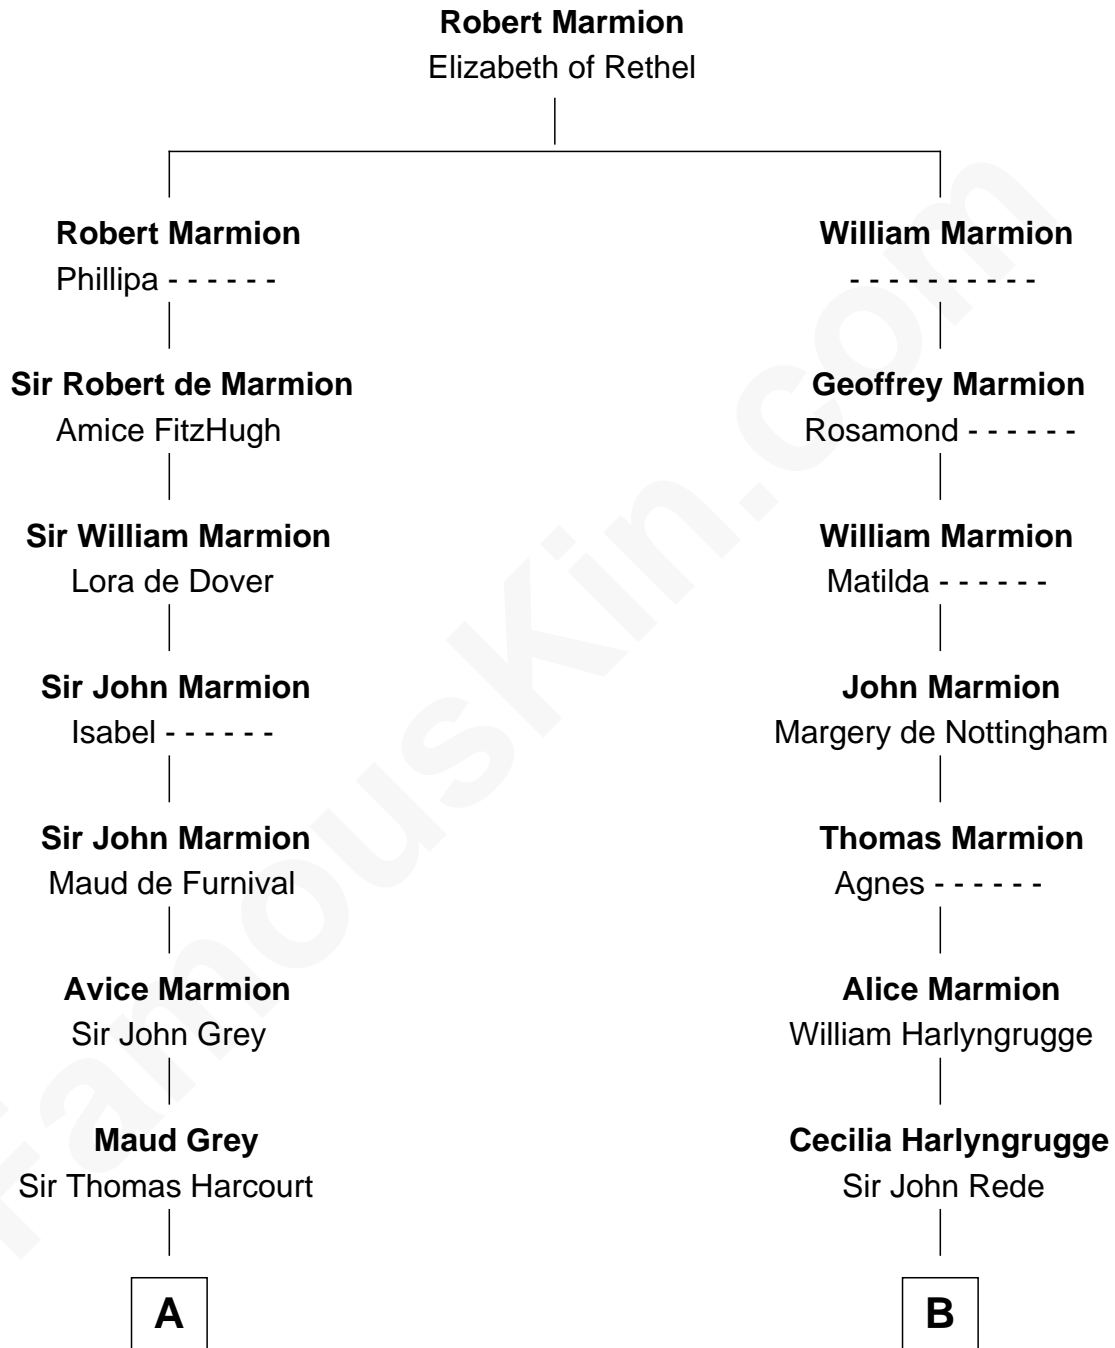

FamousKin.com

Relationship Chart of

Gov. Thomas Dudley

(1576 - 1653) Great Migration Immigrant 1630

14th cousin 7 times removed of

Olivia De Havilland

Movie Actress

C

Richard Molesworth

Catherine Cobb

John Molesworth

Louise Tomkyns

Margaret Letitia Molesworth

Charles Richard De Havilland

Walter Augustus De Havilland

Lillian Augusta Ruse