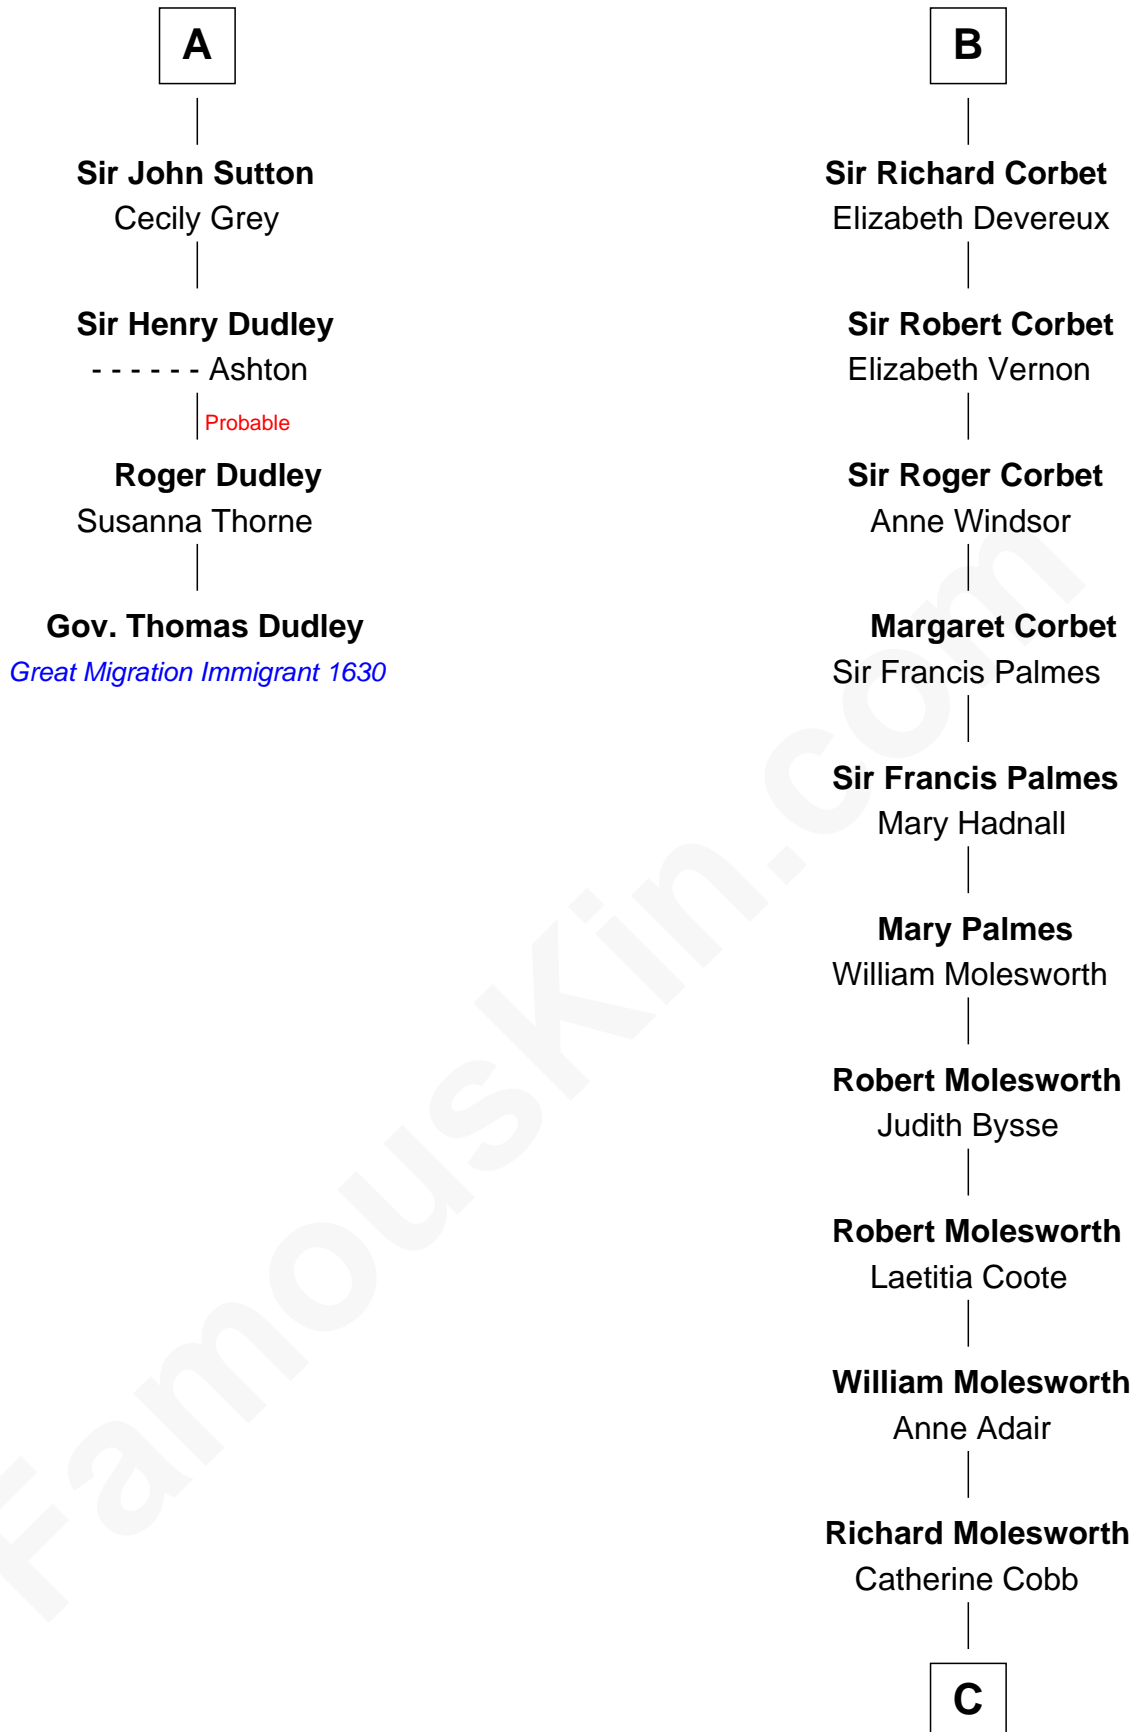

FamousKin.com

Relationship Chart of

Gov. Thomas Dudley

(1576 - 1653) Great Migration Immigrant 1630

10th cousin 10 times removed of

Olivia De Havilland

Movie Actress

C

John Molesworth

Louise Tomkyns

Margaret Letitia Molesworth

Charles Richard De Havilland

Walter Augustus De Havilland

Lillian Augusta Ruse

Olivia De Havilland

Movie Actress