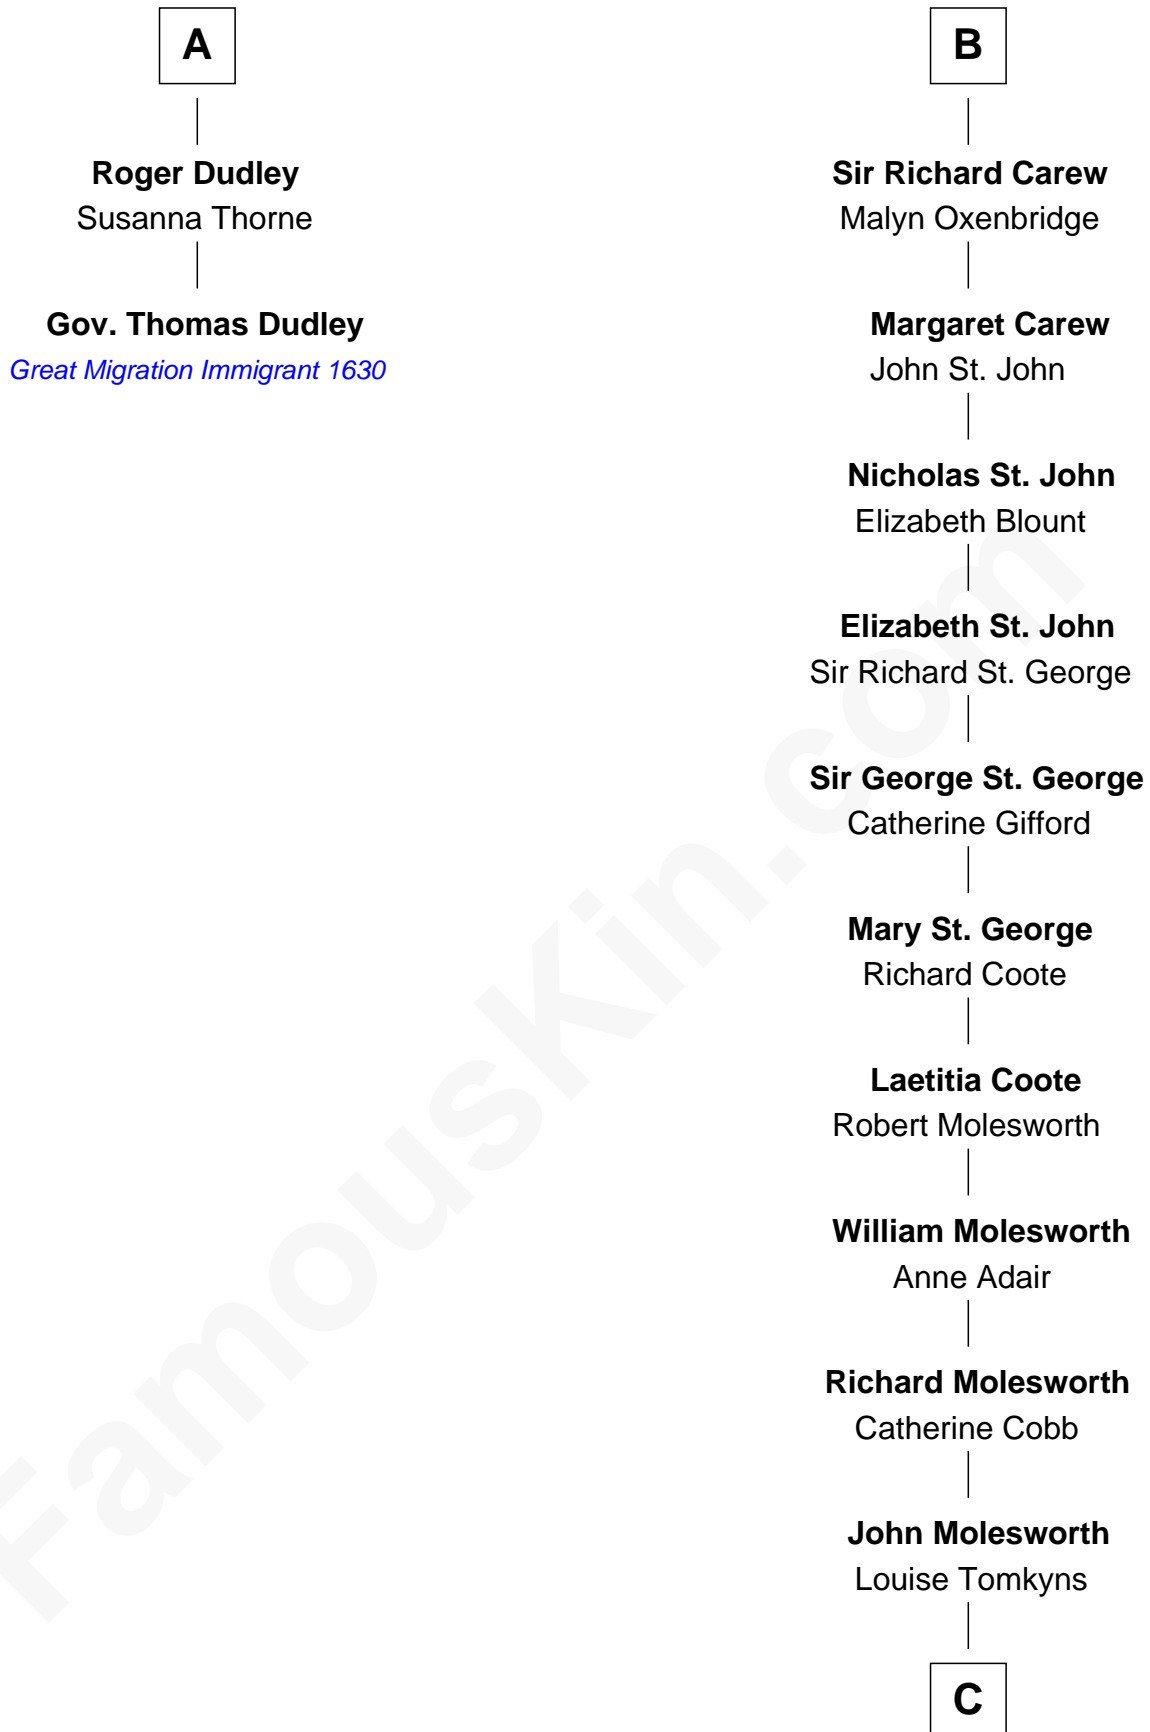

FamousKin.com

Relationship Chart of

Gov. Thomas Dudley

(1576 - 1653) Great Migration Immigrant 1630

8th cousin 11 times removed of

Olivia De Havilland

Movie Actress

Sir Maurice de Berkeley

Eve la Zouche

Thomas de Berkeley
Katherine de Clyvedon

Sir John Berkeley
Elizabeth Betteshorne

Elizabeth Berkeley
Sir John Sutton

Sir Edmund Sutton
Joyce Tiptoft

Sir Edward Sutton
Cecily Willoughby

Sir John Sutton
Cecily Grey

Sir Henry Dudley
----- Ashton

Probable

A

Isabel de Berkeley
Sir Robert de Clifford

Sir Roger de Clifford
Maud de Beauchamp

Katherine de Clifford
Sir Ralph de Greystoke

Maud de Greystoke
Eudo de Welles

Sir Lionel de Welles
Joan de Waterton

Eleanor de Welles
Sir Thomas Hoo

Eleanor Hoo
James Carew

B

C

Margaret Letitia Molesworth
Charles Richard De Havilland

Walter Augustus De Havilland
Lillian Augusta Ruse

Olivia De Havilland
Movie Actress

FamousKin.com