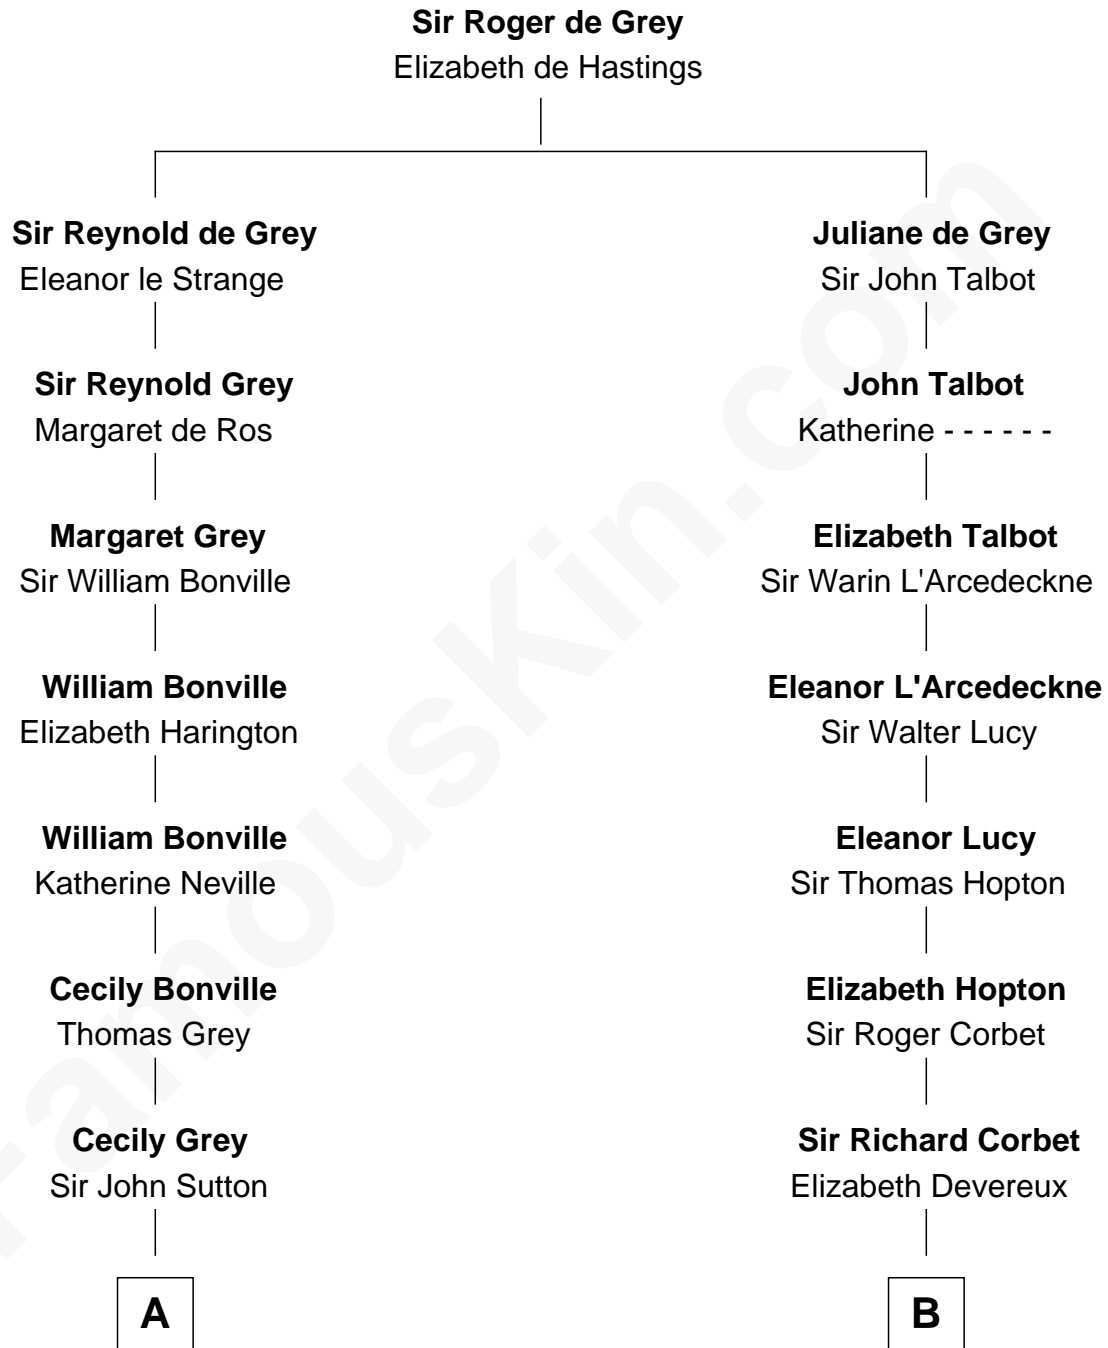

FamousKin.com

Relationship Chart of

Gov. Thomas Dudley

(1576 - 1653) Great Migration Immigrant 1630

9th cousin 10 times removed of

Joan Fontaine

Movie Actress

C

—
Margaret Letitia Molesworth
Charles Richard De Havilland

—
Walter Augustus De Havilland
Lillian Augusta Ruse

—
Joan Fontaine
Movie Actress

FamousKin.com