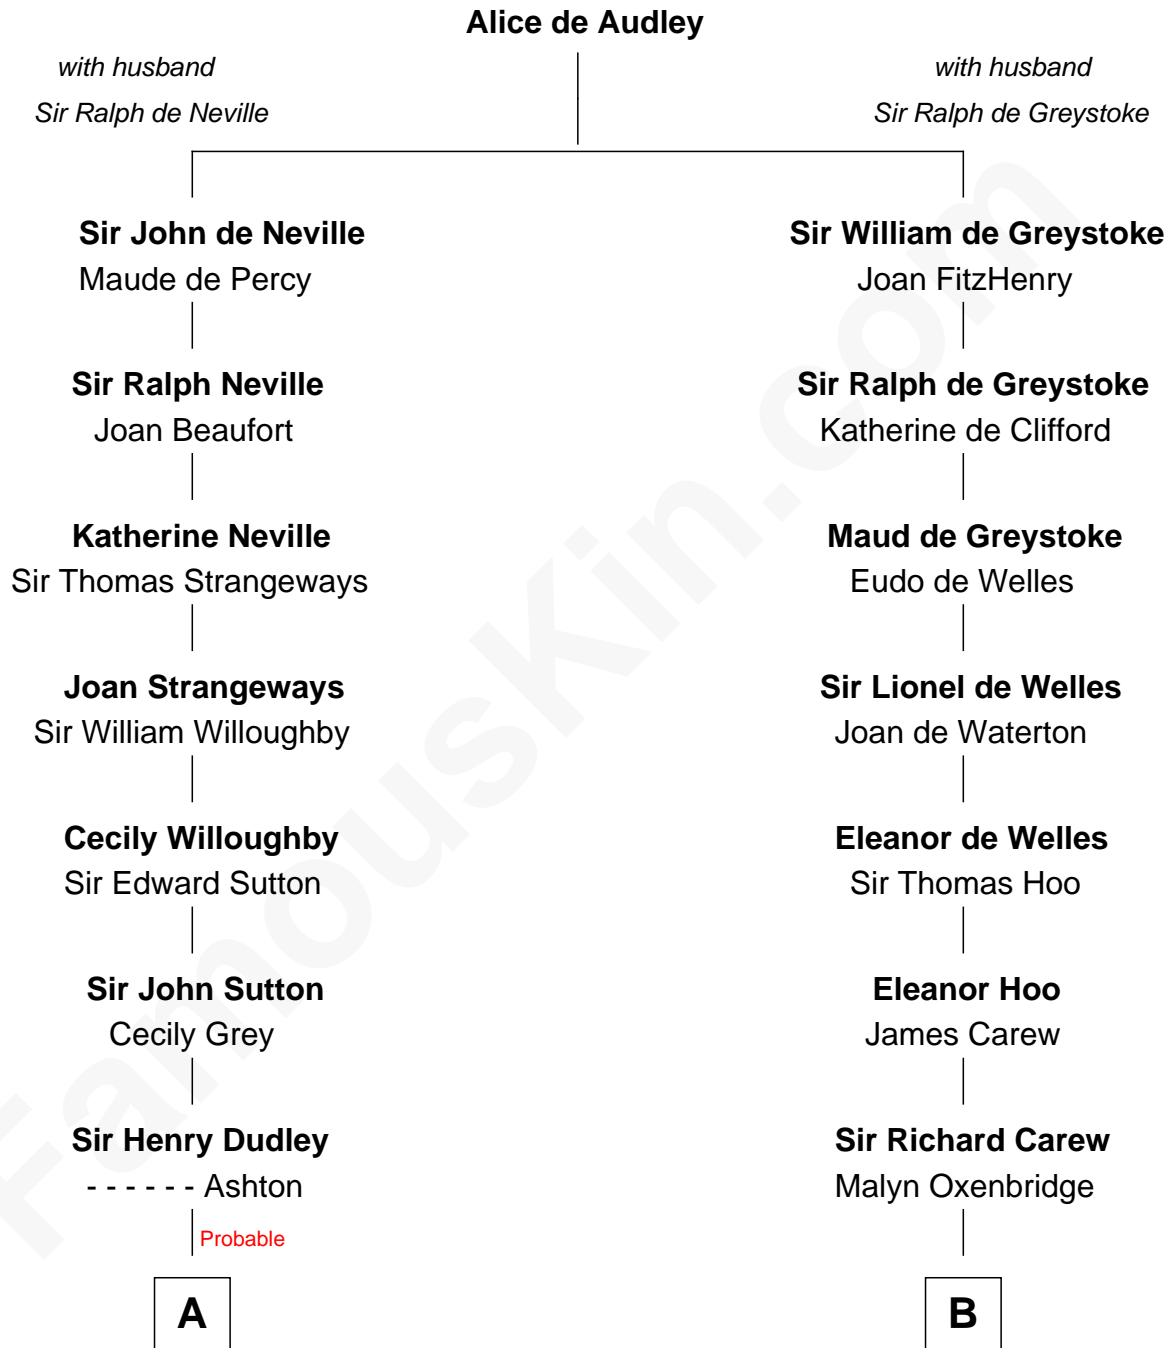

FamousKin.com

Relationship Chart of

Gov. Thomas Dudley

(1576 - 1653) Great Migration Immigrant 1630

8th cousin 10 times removed of

Joan Fontaine

Movie Actress

C

Walter Augustus De Havilland

Lillian Augusta Ruse

Joan Fontaine

Movie Actress

FamousKin.com