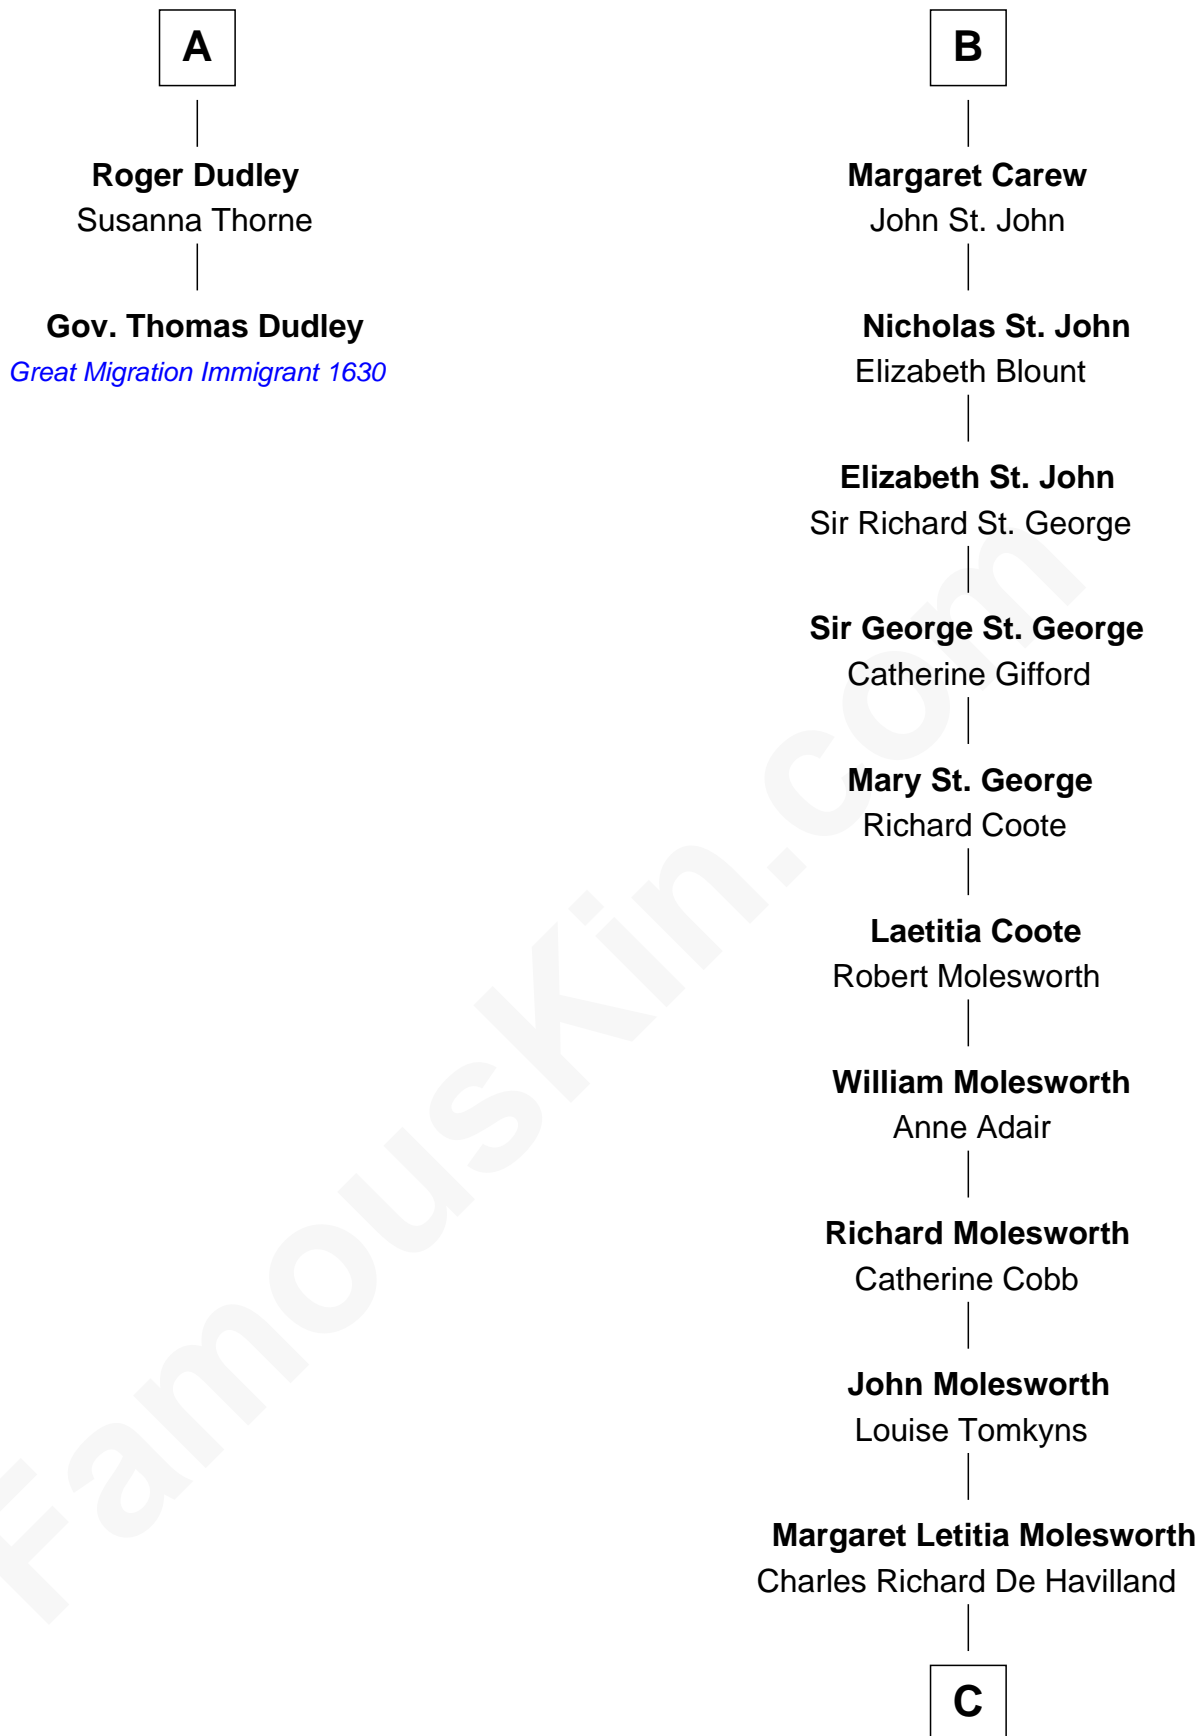

FamousKin.com

Relationship Chart of

Gov. Thomas Dudley

(1576 - 1653) Great Migration Immigrant 1630

8th cousin 10 times removed of

Joan Fontaine

Movie Actress

C

Walter Augustus De Havilland

Lillian Augusta Ruse

Joan Fontaine

Movie Actress

FamousKin.com