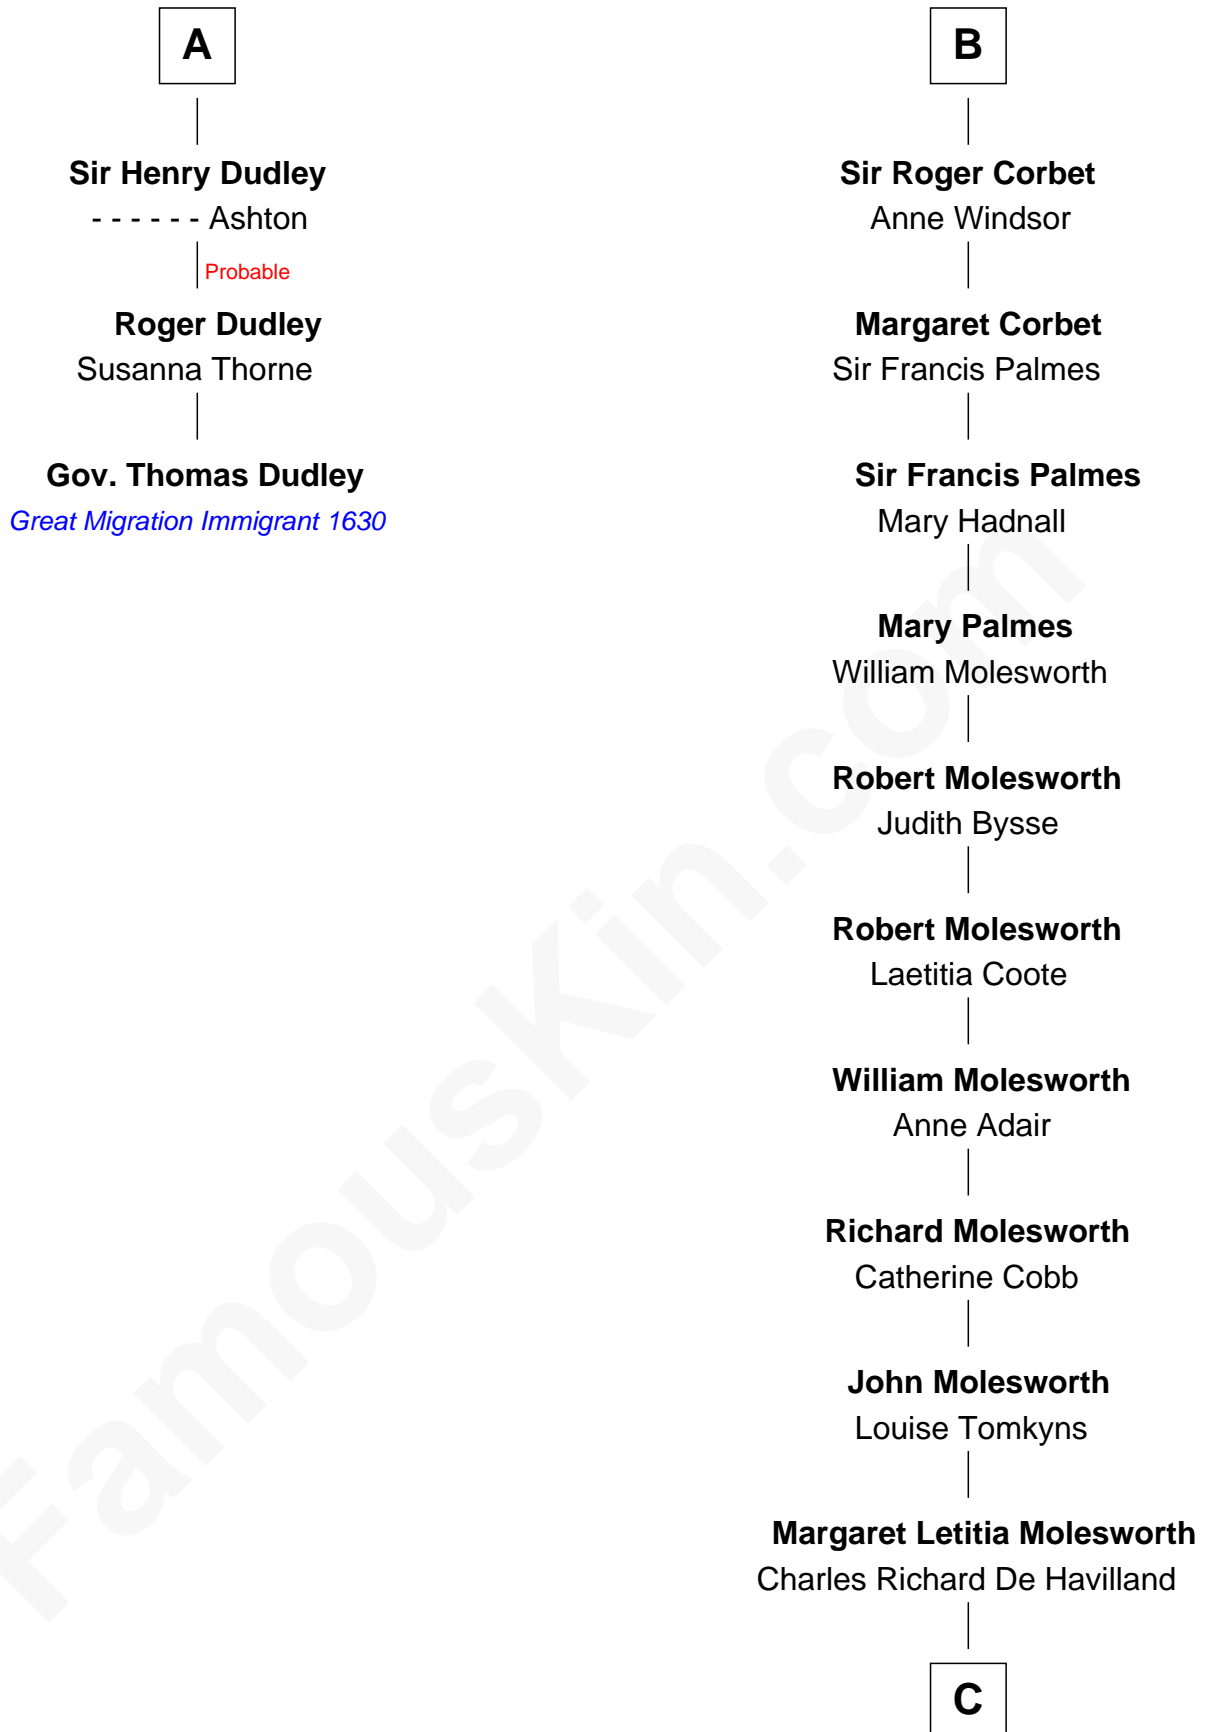

FamousKin.com

Relationship Chart of

Gov. Thomas Dudley

(1576 - 1653) Great Migration Immigrant 1630

9th cousin 9 times removed of

Joan Fontaine

Movie Actress

Ralph de Stafford

Margaret de Audley

Beatrice de Stafford

Thomas de Ros

Margaret de Ros

Sir Reynold Grey

Margaret Grey

Sir William Bonville

William Bonville

Anne Ferrers

Sir Walter Devereux

Elizabeth Devereux

Sir Richard Corbet

Sir Robert Corbet

Elizabeth Vernon

B

C