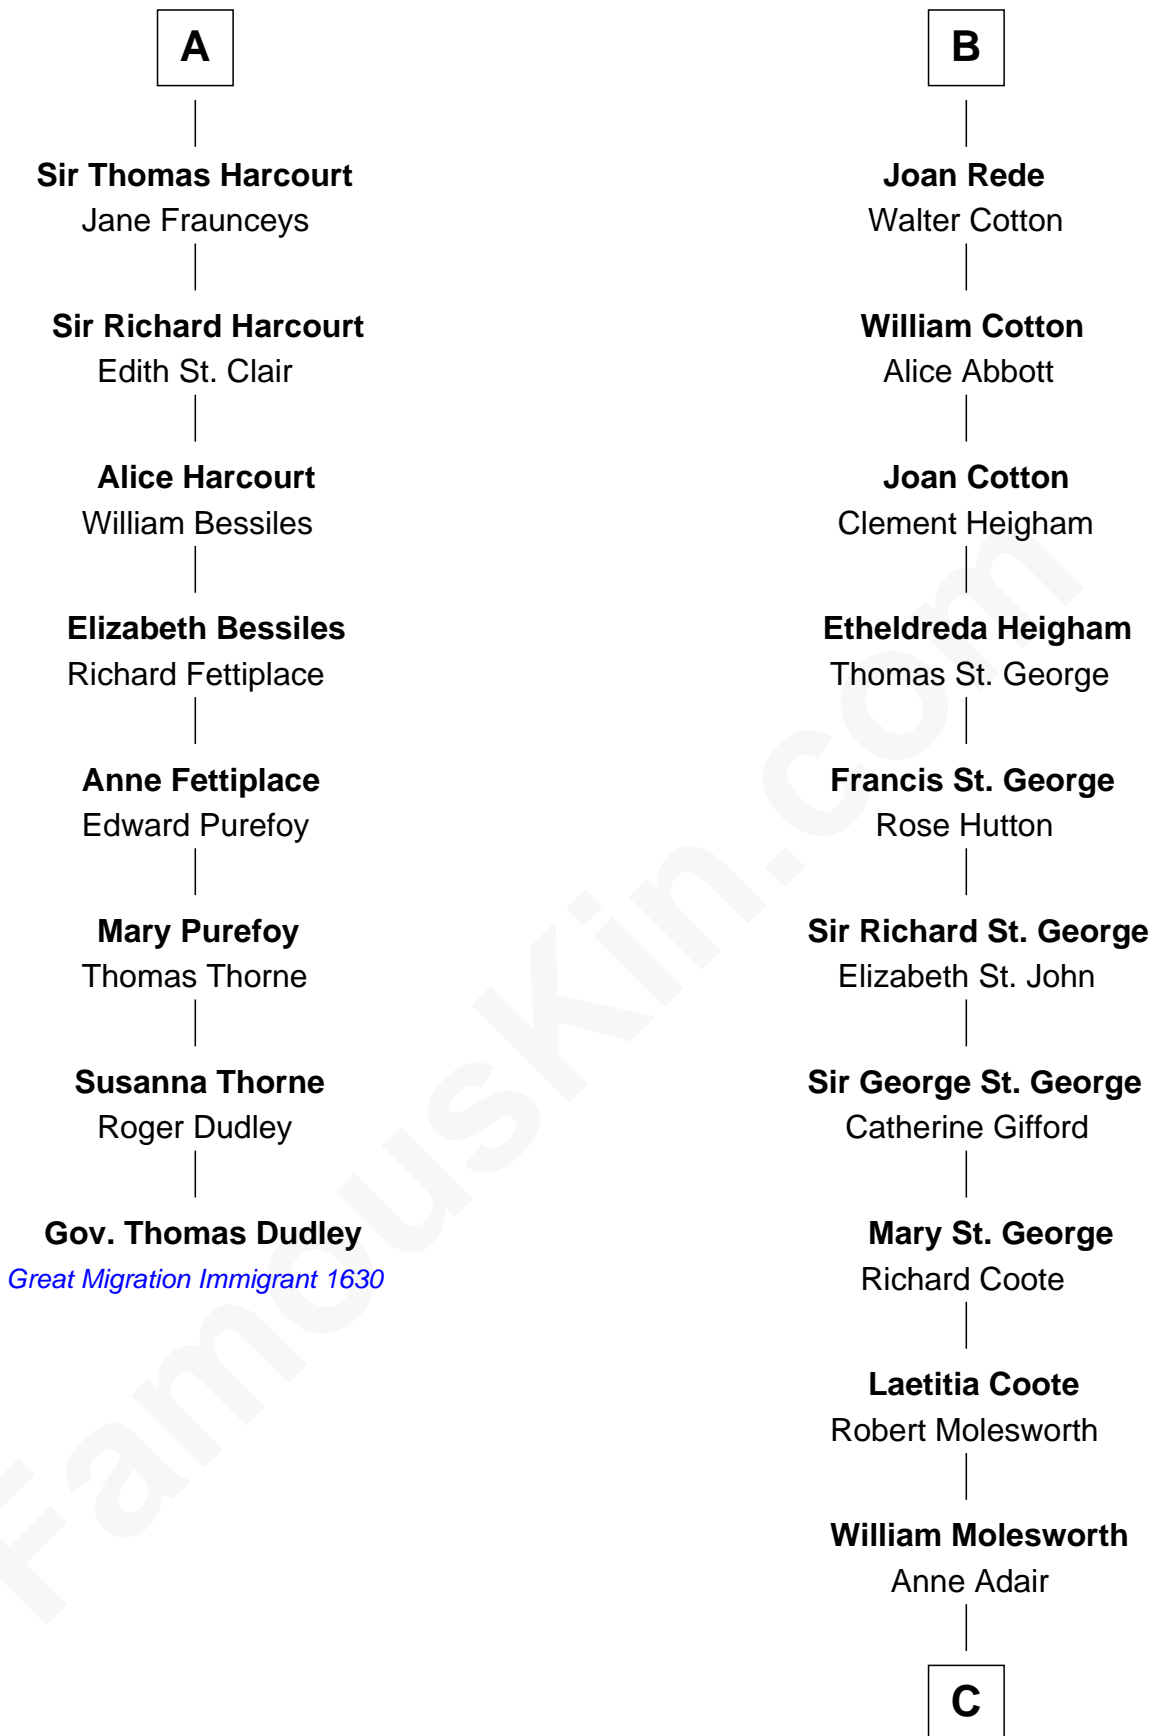

## Relationship Chart of

### Gov. Thomas Dudley

(1576 - 1653) Great Migration Immigrant 1630

14th cousin 7 times removed of

**Joan Fontaine**

Movie Actress

**Robert Marmion**  
Elizabeth of Rethel

**C**

**Richard Molesworth**

Catherine Cobb

**John Molesworth**

Louise Tomkyns

**Margaret Letitia Molesworth**

Charles Richard De Havilland

**Walter Augustus De Havilland**

Lillian Augusta Ruse

**Joan Fontaine**