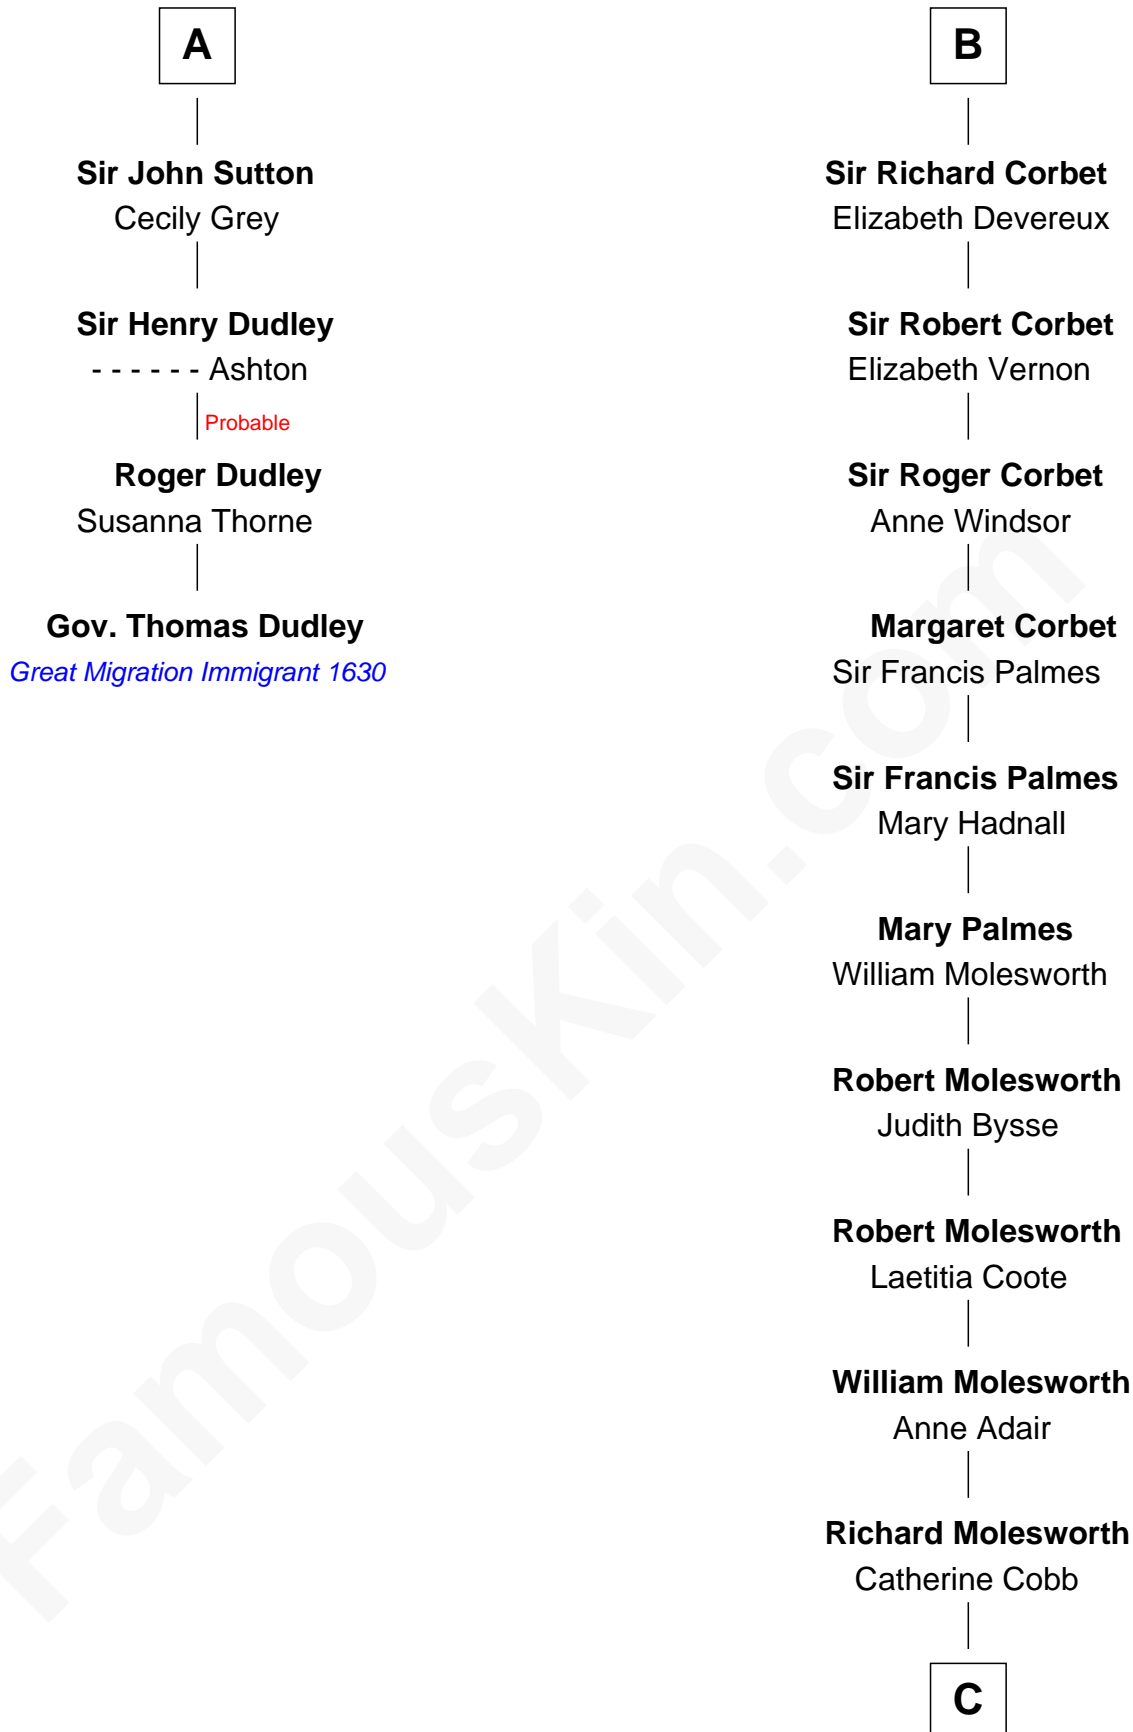

FamousKin.com
Relationship Chart of
Gov. Thomas Dudley

(1576 - 1653) *Great Migration Immigrant 1630*

10th cousin 10 times removed of

Joan Fontaine
Movie Actress

C

John Molesworth

Louise Tomkyns

Margaret Letitia Molesworth

Charles Richard De Havilland

Walter Augustus De Havilland

Lillian Augusta Ruse

Joan Fontaine

Movie Actress