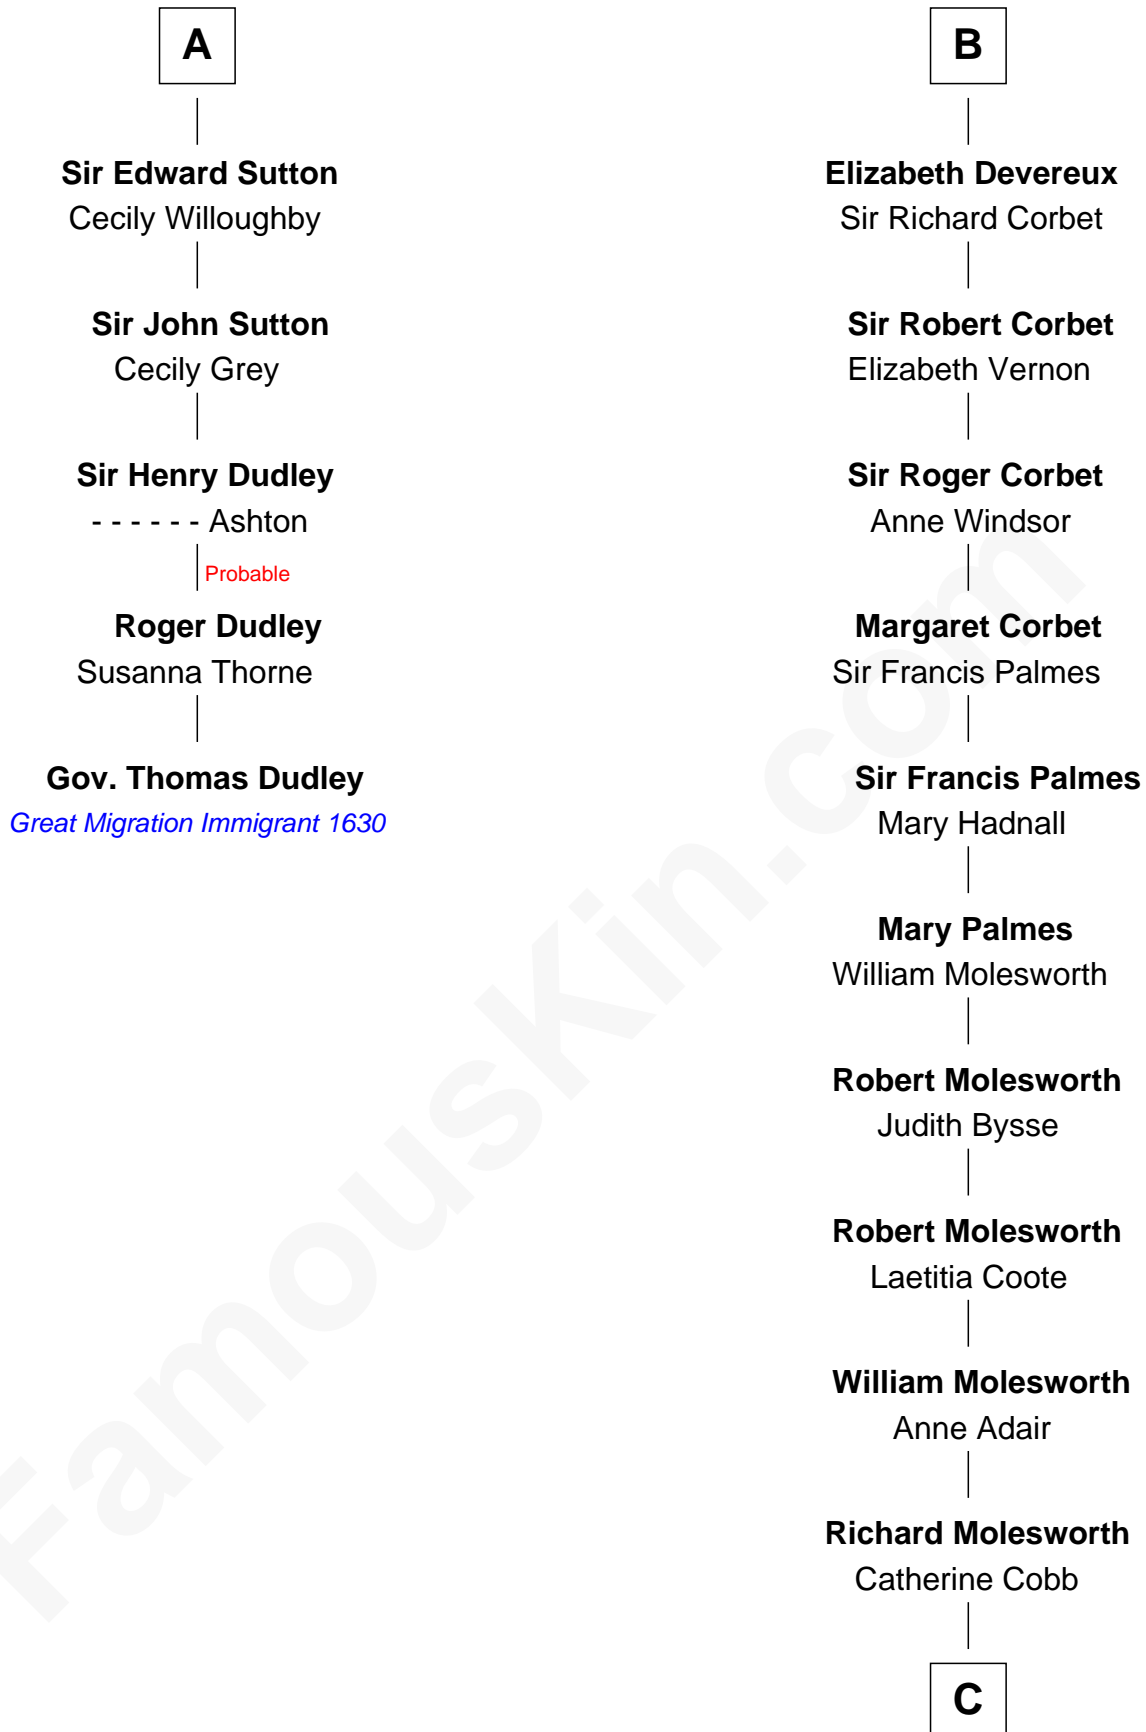

FamousKin.com
Relationship Chart of
Gov. Thomas Dudley

(1576 - 1653) Great Migration Immigrant 1630

11th cousin 9 times removed of

Joan Fontaine
Movie Actress

Sir Hugh le Despencer
 Isabella de Beauchamp

Sir Philip le Despencer
 Margaret de Goushill

Hugh le Despencer
 Eleanor de Clare

Sir Philip le Despencer
 Joan de Cobham

Sir Edward le Despencer
 Anne de Ferrers

Sir Philip le Despencer
 Elizabeth - - - - -

Edward Despencer
 Elizabeth Burghersh

Alice le Despenser
 Sir John Sutton

Margaret Despencer
 Robert de Ferrers

Sir John Sutton
 Constance Blount

Sir Edmund Ferrers
 Ellen Roche

Sir John Sutton
 Elizabeth Berkeley

Sir William Ferrers
 Elizabeth Belknap

Sir Edmund Sutton
 Joyce Tiptoft

Anne Ferrers
 Sir Walter Devereux

A

B

C

John Molesworth

Louise Tomkyns

Margaret Letitia Molesworth

Charles Richard De Havilland