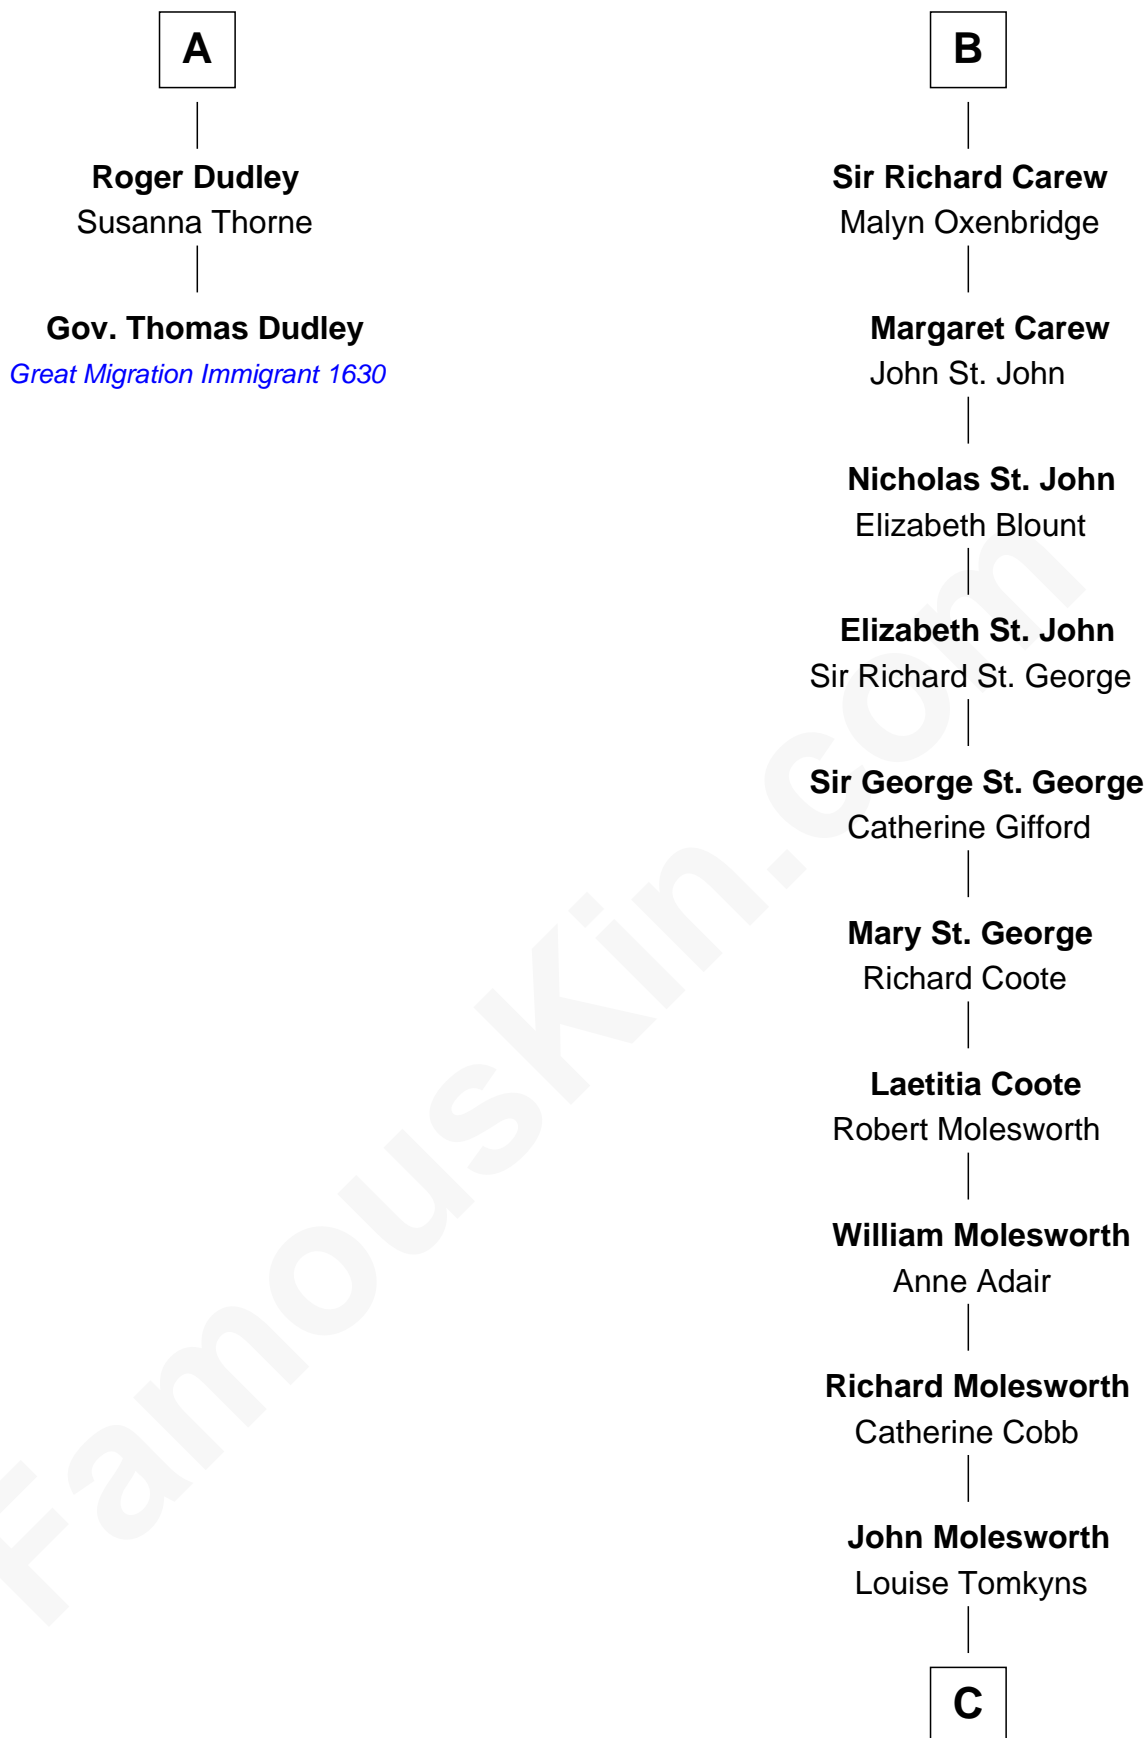

FamousKin.com
Relationship Chart of
Gov. Thomas Dudley

(1576 - 1653) *Great Migration Immigrant 1630*

8th cousin 11 times removed of

Joan Fontaine
Movie Actress

Sir Maurice de Berkeley
 Eve la Zouche

Thomas de Berkeley
 Katherine de Clyvedon

Sir John Berkeley
 Elizabeth Betteshorne

Elizabeth Berkeley
 Sir John Sutton

Sir Edmund Sutton
 Joyce Tiptoft

Sir Edward Sutton
 Cecily Willoughby

Sir John Sutton
 Cecily Grey

Sir Henry Dudley
 ----- Ashton

Probable

A

Isabel de Berkeley
 Sir Robert de Clifford

Sir Roger de Clifford
 Maud de Beauchamp

Katherine de Clifford
 Sir Ralph de Greystoke

Maud de Greystoke
 Eudo de Welles

Sir Lionel de Welles
 Joan de Waterton

Eleanor de Welles
 Sir Thomas Hoo

Eleanor Hoo
 James Carew

B

C

Margaret Letitia Molesworth
Charles Richard De Havilland

Walter Augustus De Havilland
Lillian Augusta Ruse

Joan Fontaine
Movie Actress

FamousKin.com