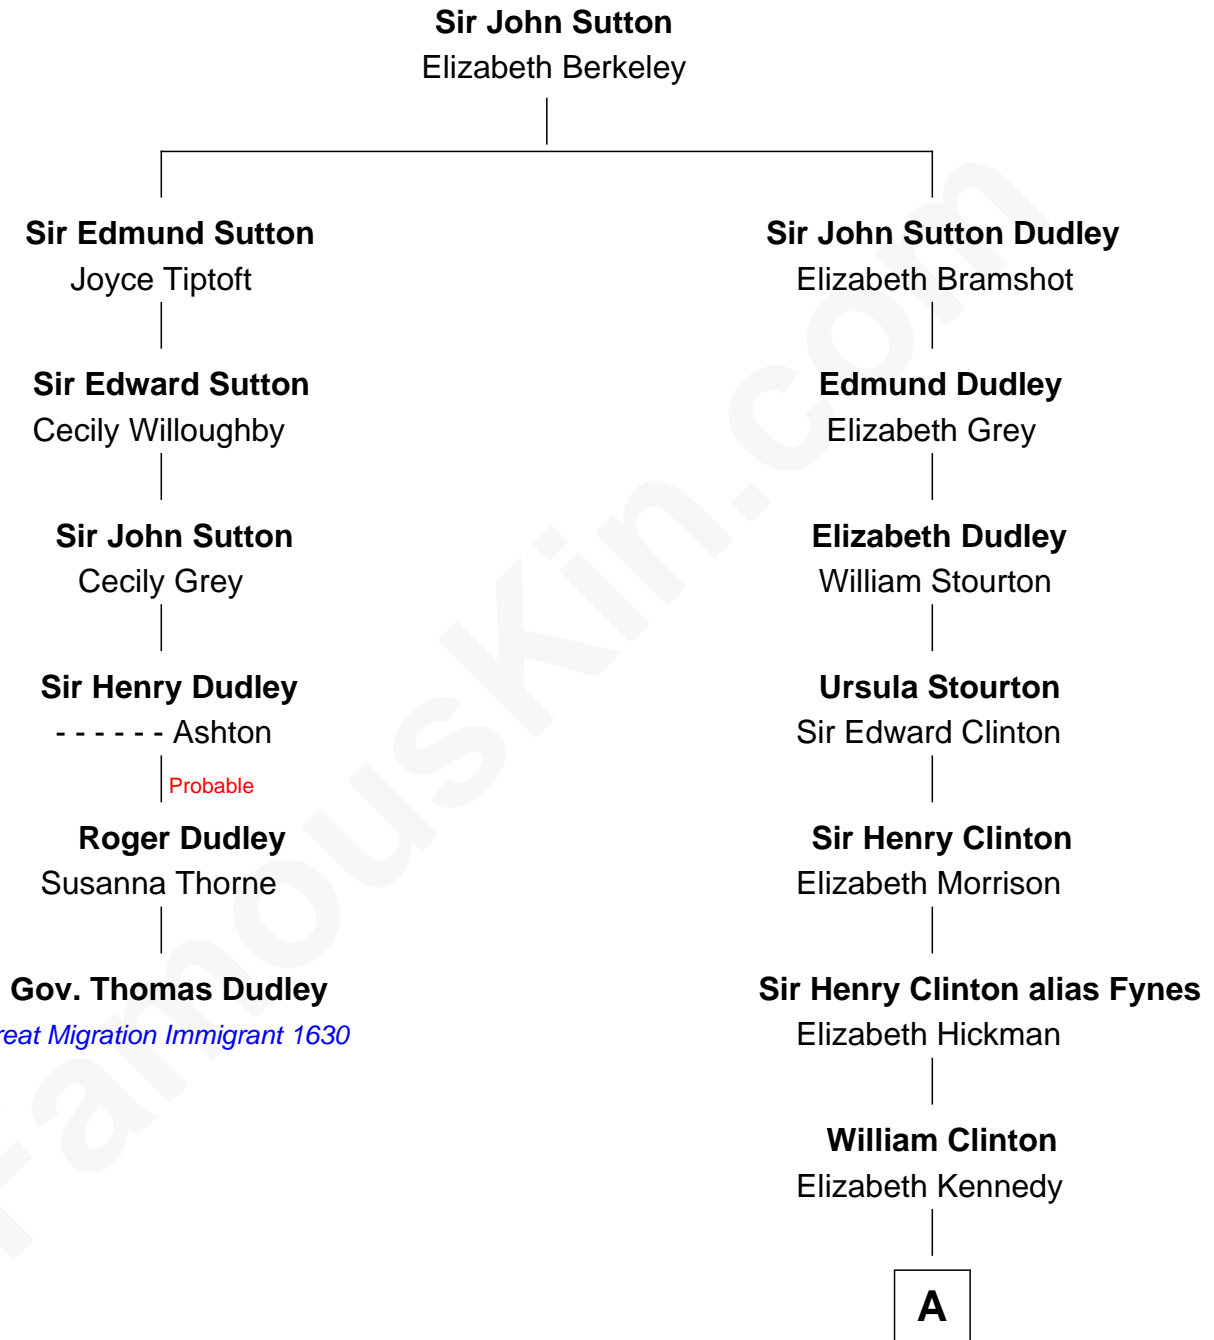

FamousKin.com

Relationship Chart of

Gov. Thomas Dudley

(1576 - 1653) *Great Migration Immigrant 1630*

5th cousin 4 times removed of

George Clinton

4th U.S. Vice President

A

James Clinton
Elizabeth Smith

Charles Clinton
Elizabeth Denniston

George Clinton
4th U.S. Vice President

FamousKin.com