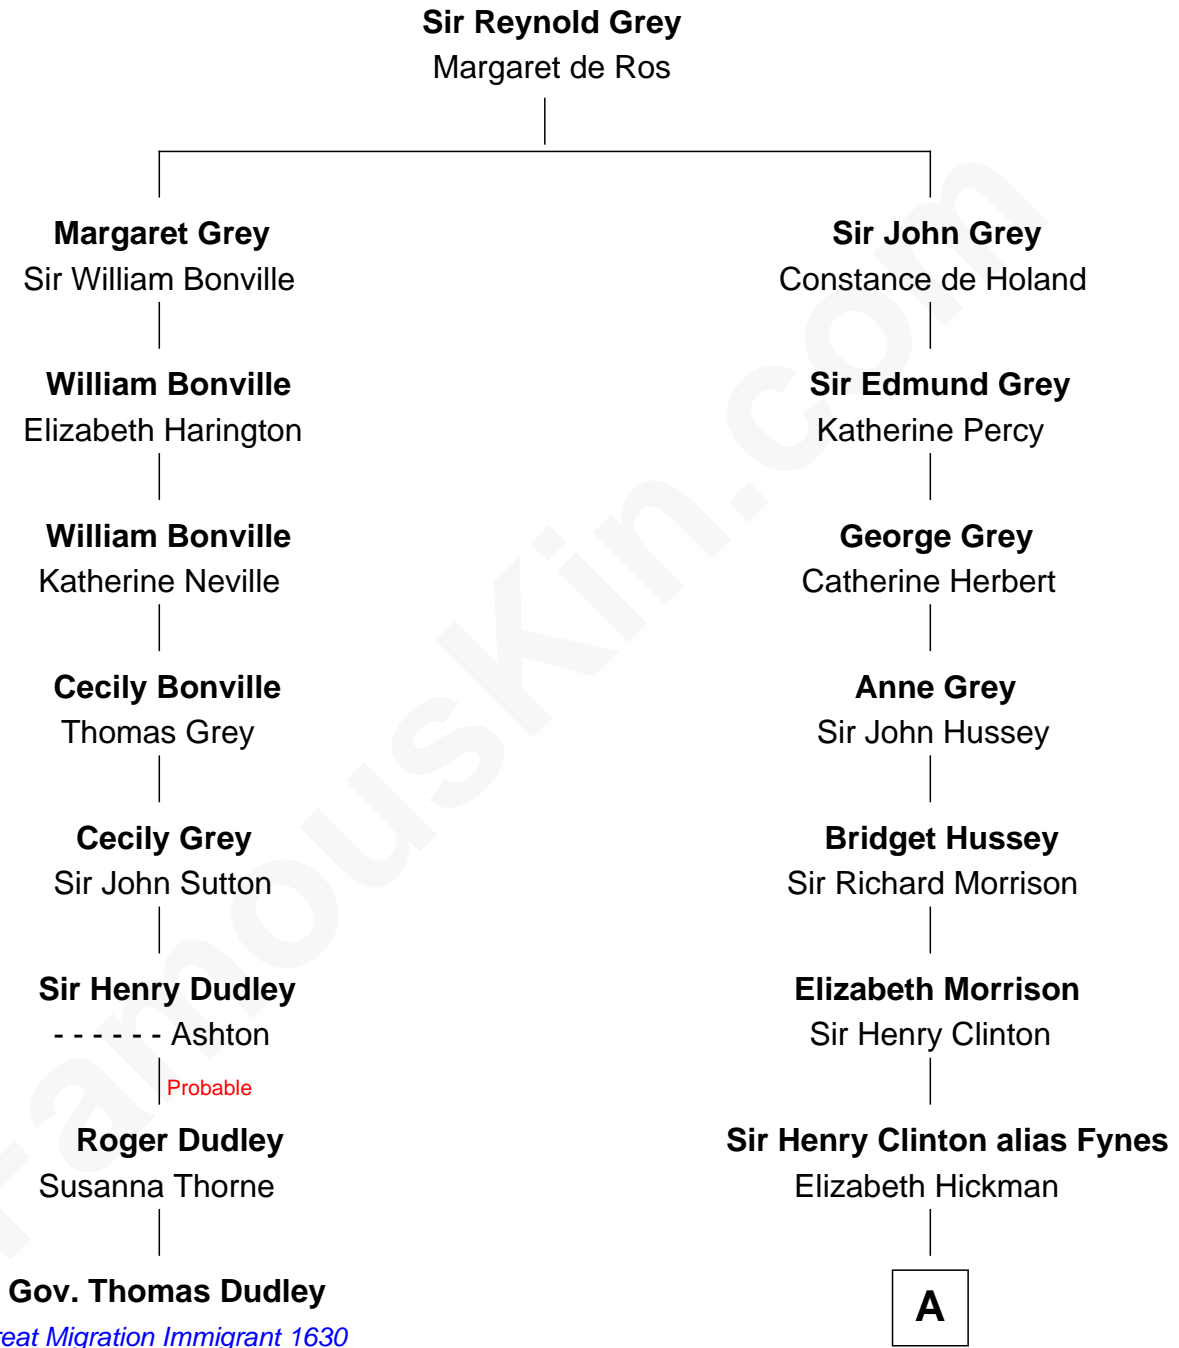

FamousKin.com

Relationship Chart of

Gov. Thomas Dudley

(1576 - 1653) Great Migration Immigrant 1630

7th cousin 4 times removed of

DeWitt Clinton

6th Governor of New York

A

|
William Clinton
Elizabeth Kennedy

|
James Clinton
Elizabeth Smith

|
Charles Clinton
Elizabeth Denniston

|
Gen. James Clinton
Mary DeWitt

|
DeWitt Clinton
6th Governor of New York