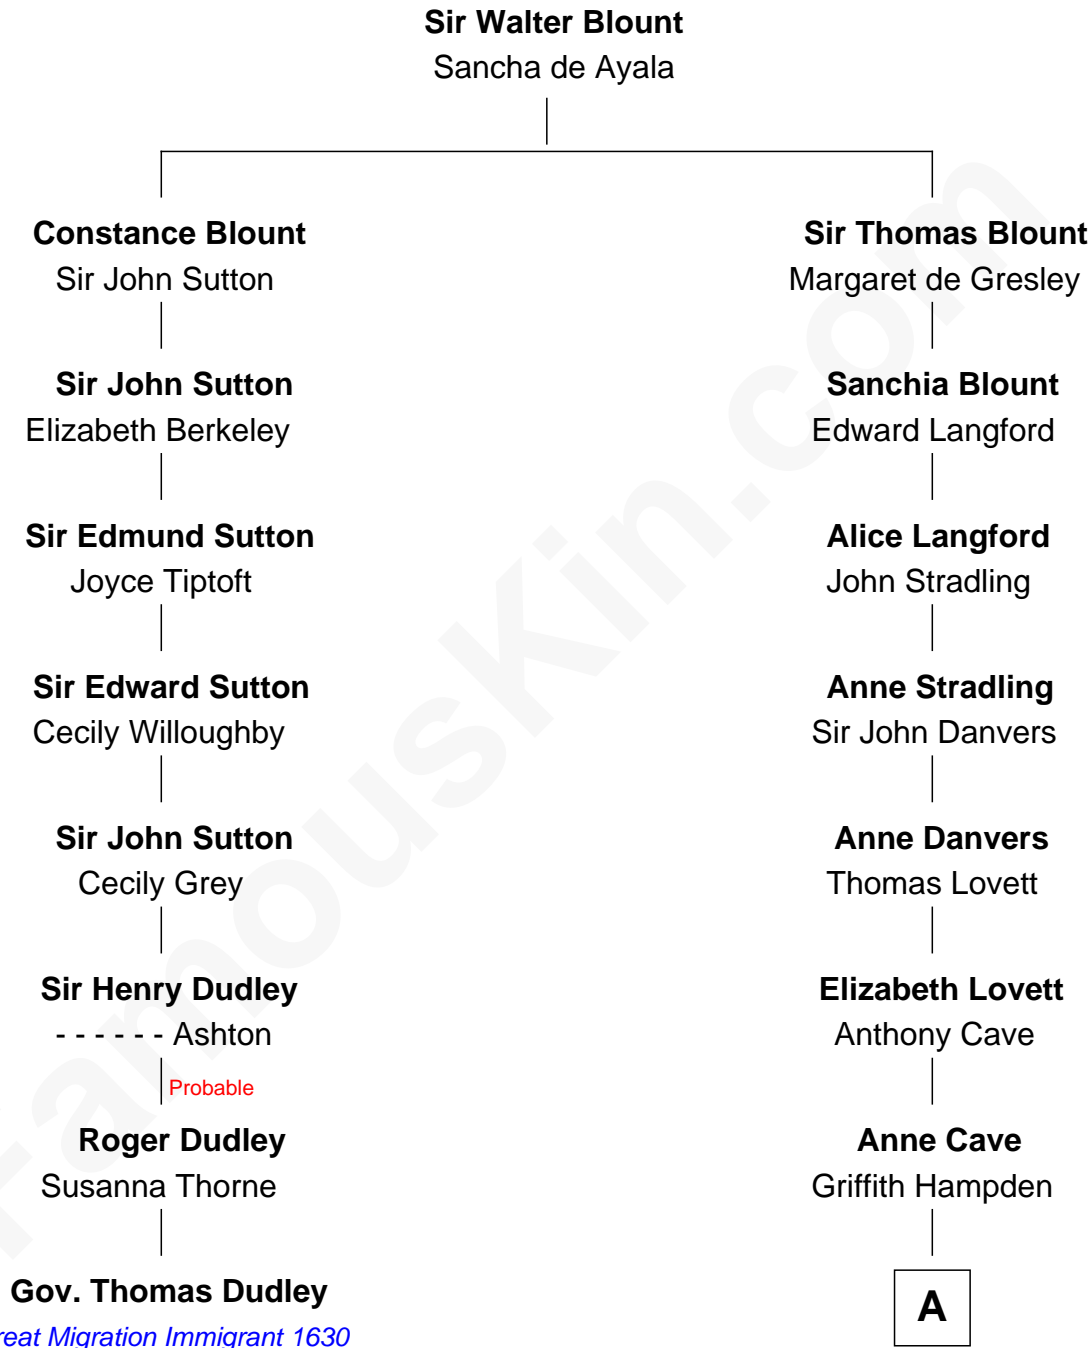

FamousKin.com

Relationship Chart of

Gov. Thomas Dudley

(1576 - 1653) Great Migration Immigrant 1630

7th cousin 8 times removed of

Lt. Gen. James Brudenell

Leader of the "Charge of the Light Brigade"

A

Anne Hampden

Robert Waller

Edmund Waller

Anne Banks

Anna Maria Waller

William Dormer

Anne Dormer

Henry Dunch